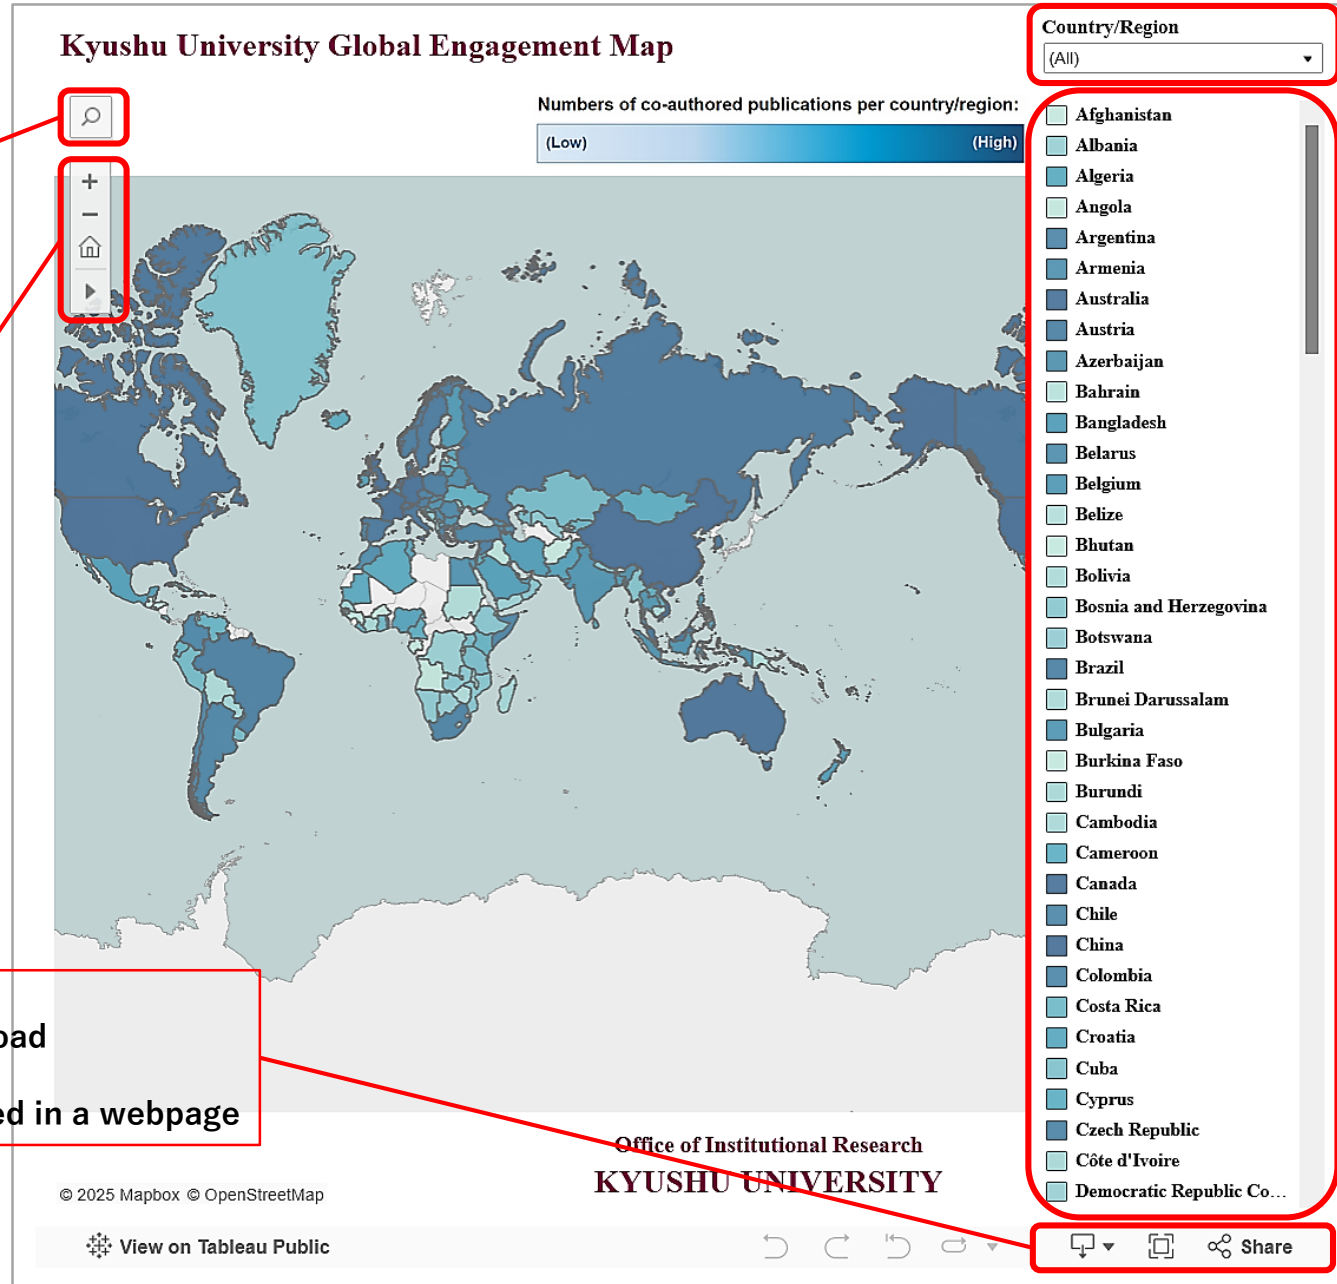

Kyushu University Global Engagement Map User Guide

April 2025

*Office of Institutional Research
KYUSHU UNIVERSITY*

I. Basic Function:

Search country/region

From top to bottom:

- + Zoom in
- Zoom out
- Home zoom
- Mouse function select

From left to right:

- Choose a format to download
- See in full screen
- Share Share with others or embed in a webpage

Chose country/region (multiple)

Click to highlight

II. Hover your mouse over a country/region:

Click on any country/region (e.g., Egypt) on the Global Engagement Map to view:

- The current number of Egyptian students enrolled at Kyushu University
- The number of Egyptian institutions collaborating with Kyushu University over the past five years
- The number of co-authored publications between Kyushu University and Egyptian institutions over the past five years