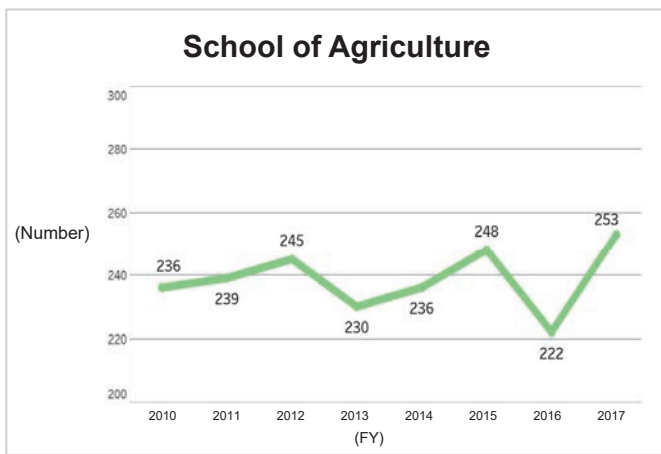

6. Graduate Degree Conferred (as of April 1 each year)

6-1. Numbers Graduating From Undergraduate Schools

6-1-1. Numbers Graduating From Undergraduate Schools (Overall)

The number of graduates from undergraduate schools is trending upwards on the public nationwide scale. But the trend at Kyushu University is sideways. Looking at the situation by undergraduate school, although there are fluctuations on a single-year basis, over the longer term it is moving sideways.

◆Kyushu University◆

◆The Public Nationwide: National, Public, and Private Universities◆

***Sources**

- Kyushu University: Kyushu University Information
- The Public Nationwide: MEXT, *Basic School Survey Annual Statistics: Numbers Graduating*

6-1-2. Numbers Graduating From Undergraduate Schools (by Undergraduate School)

Source: Kyushu University Information

6-1-2. Numbers Graduating From Undergraduate Schools (by Undergraduate School)
(Continued)