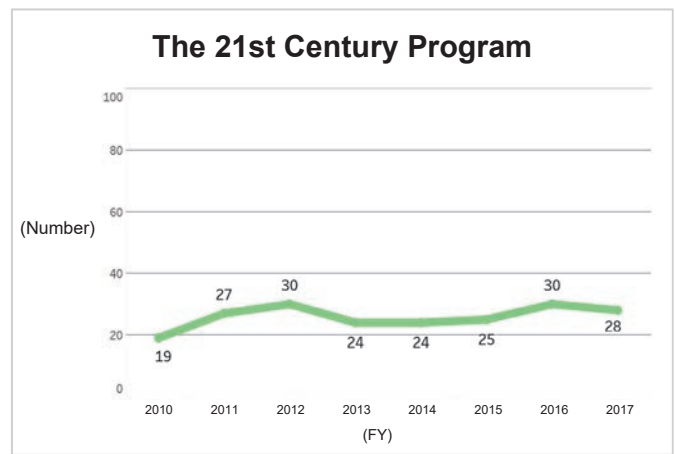

6. Graduate Degree Conferred (as of April 1 each year)

6-1. Numbers Graduating From Undergraduate Schools

6-1-1. Numbers Graduating From Undergraduate Schools (Overall)

The number of graduates from undergraduate schools is trending upwards on the public nationwide scale. But the trend at Kyushu University is sideways. Looking at the situation by undergraduate school, although there are fluctuations on a single-year basis, over the longer term it is moving sideways.

◆Kyushu University◆

◆The Public Nationwide: National, Public, and Private Universities◆

***Sources**

- Kyushu University: Kyushu University Information
- The Public Nationwide: MEXT, *Basic School Survey Annual Statistics: Numbers Graduating*

6-1-2. Numbers Graduating From Undergraduate Schools (by Undergraduate School)

Source: Kyushu University Information

6-1-2. Numbers Graduating From Undergraduate Schools (by Undergraduate School)
(Continued)