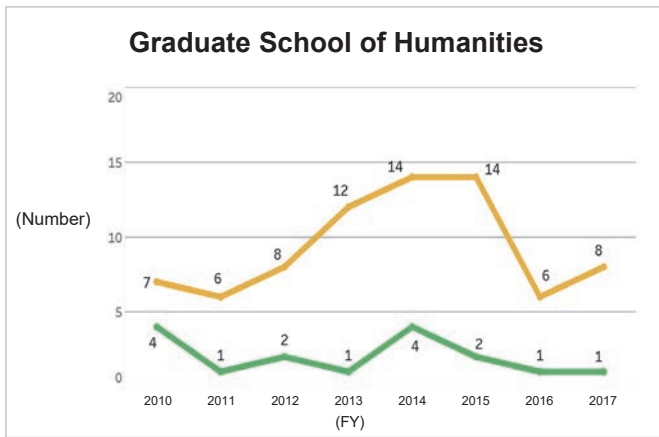

6-4. Number of Doctoral Graduates and Award Status of Doctoral Degrees by Thesis

6-4-1. Number of Doctoral Graduates and Award Status of Doctoral Degrees by Thesis (Overall)

No substantial changes have been seen at Kyushu University, but the public nationwide the number of doctoral graduates has been on a downward trend since FY2013.

◆Kyushu University◆

◆The Public Nationwide: National, Public, and Private Universities◆

***Sources**

- Kyushu University: Kyushu University Information
- The Public Nationwide: MEXT, *Basic School Survey Annual Statistics: Numbers Graduating*

6-4-2. Number of Doctoral Graduates and Award Status of Doctoral Degrees by Thesis (by Graduate School)

Number of graduates (orange line) Number of degree recipients (dissertation doctorates) (green line)