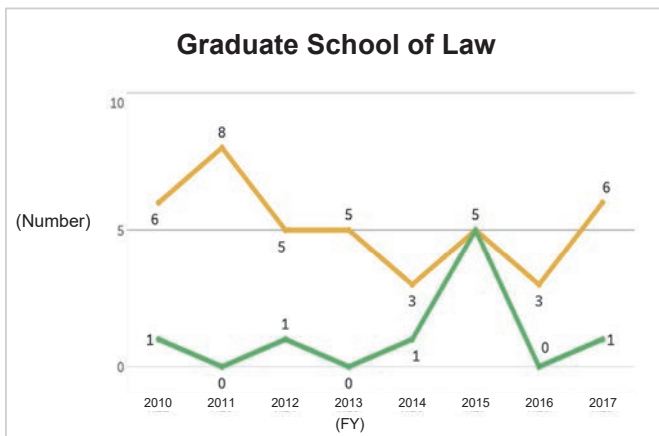

6-4. Number of Doctoral Graduates and Award Status of Doctoral Degrees by Thesis

6-4-1. Number of Doctoral Graduates and Award Status of Doctoral Degrees by Thesis (Overall)

No substantial changes have been seen at Kyushu University, but the public nationwide the number of doctoral graduates has been on a downward trend since FY2013.

◆Kyushu University◆

◆The Public Nationwide: National, Public, and Private Universities◆

***Sources**

- Kyushu University: Kyushu University Information
- The Public Nationwide: MEXT, *Basic School Survey Annual Statistics: Numbers Graduating*

6-4-2. Number of Doctoral Graduates and Award Status of Doctoral Degrees by Thesis (by Graduate School)

Number of graduates (orange line) Number of degree recipients (dissertation doctorates) (green line)