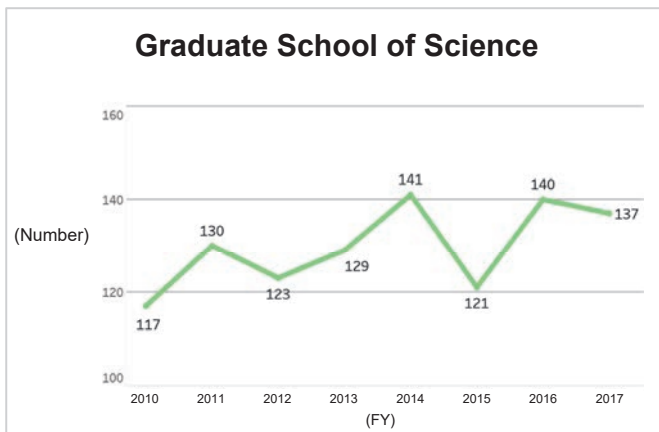

Source: Kyushu University Information

6-2. Number of Master's Graduates and Status of Master's Degree Awards

6-2-1. Number of Master's Graduates and Status of Master's Degree Award (Overall)

The trend in downwards on the public nationwide scale, but is on a rising trend at Kyushu University. Perhaps because it has been able to secure a stable supply of applicants from Kyushu University itself.

◆Kyushu University◆

◆The Public Nationwide: National, Public, and Private Universities◆

***Sources**

- Kyushu University: Kyushu University Information
- The Public Nationwide: MEXT, *Basic School Survey Annual Statistics: Numbers Graduating*

6-2-2. Number of Master's Graduates and Status of Master's Degree Awards (by Graduate School)

*The Graduate School of Social and Cultural Studies was reorganized into the Graduate School of Integrated Sciences for Global Society in FY2014.