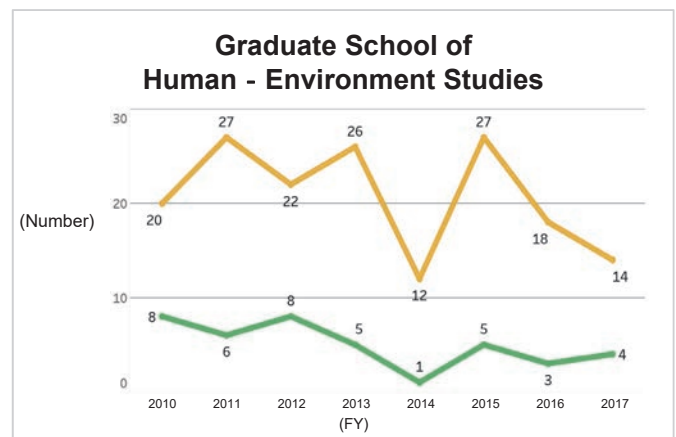

6-4. Number of Doctoral Graduates and Award Status of Doctoral Degrees by Thesis

6-4-1. Number of Doctoral Graduates and Award Status of Doctoral Degrees by Thesis (Overall)

No substantial changes have been seen at Kyushu University, but the public nationwide the number of doctoral graduates has been on a downward trend since FY2013.

◆Kyushu University◆

◆The Public Nationwide: National, Public, and Private Universities◆

***Sources**

- Kyushu University: Kyushu University Information
- The Public Nationwide: MEXT, *Basic School Survey Annual Statistics: Numbers Graduating*

6-4-2. Number of Doctoral Graduates and Award Status of Doctoral Degrees by Thesis (by Graduate School)

Number of graduates (orange line) Number of degree recipients (dissertation doctorates) (green line)