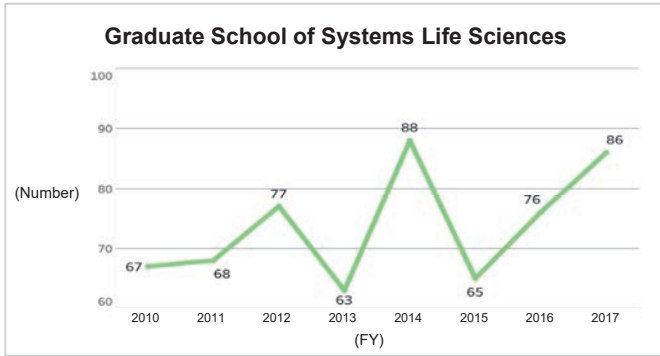

6-2-2. Number of Master's Graduates and Status of Master's Degree Awards
(by Graduate School) (Continued)

*Source: Kyushu University Information