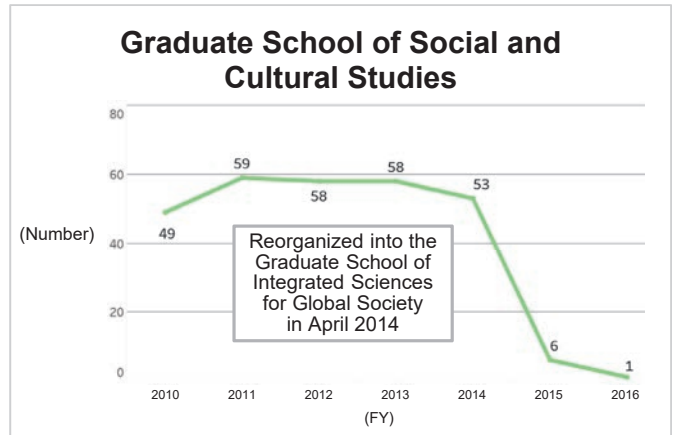

Source: Kyushu University Information

6-2. Number of Master's Graduates and Status of Master's Degree Awards

6-2-1. Number of Master's Graduates and Status of Master's Degree Award (Overall)

The trend in downwards on the public nationwide scale, but is on a rising trend at Kyushu University. Perhaps because it has been able to secure a stable supply of applicants from Kyushu University itself.

◆Kyushu University◆

◆The Public Nationwide: National, Public, and Private Universities◆

***Sources**

- Kyushu University: Kyushu University Information
- The Public Nationwide: MEXT, *Basic School Survey Annual Statistics: Numbers Graduating*

6-2-2. Number of Master's Graduates and Status of Master's Degree Awards (by Graduate School)

*The Graduate School of Social and Cultural Studies was reorganized into the Graduate School of Integrated Sciences for Global Society in FY2014.