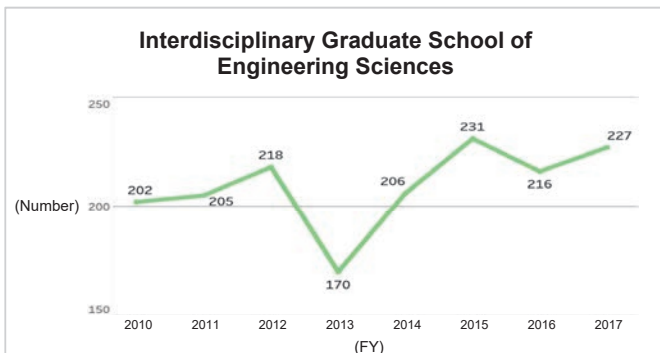

6-2-2. Number of Master's Graduates and Status of Master's Degree Awards
(by Graduate School) (Continued)

*Source: Kyushu University Information