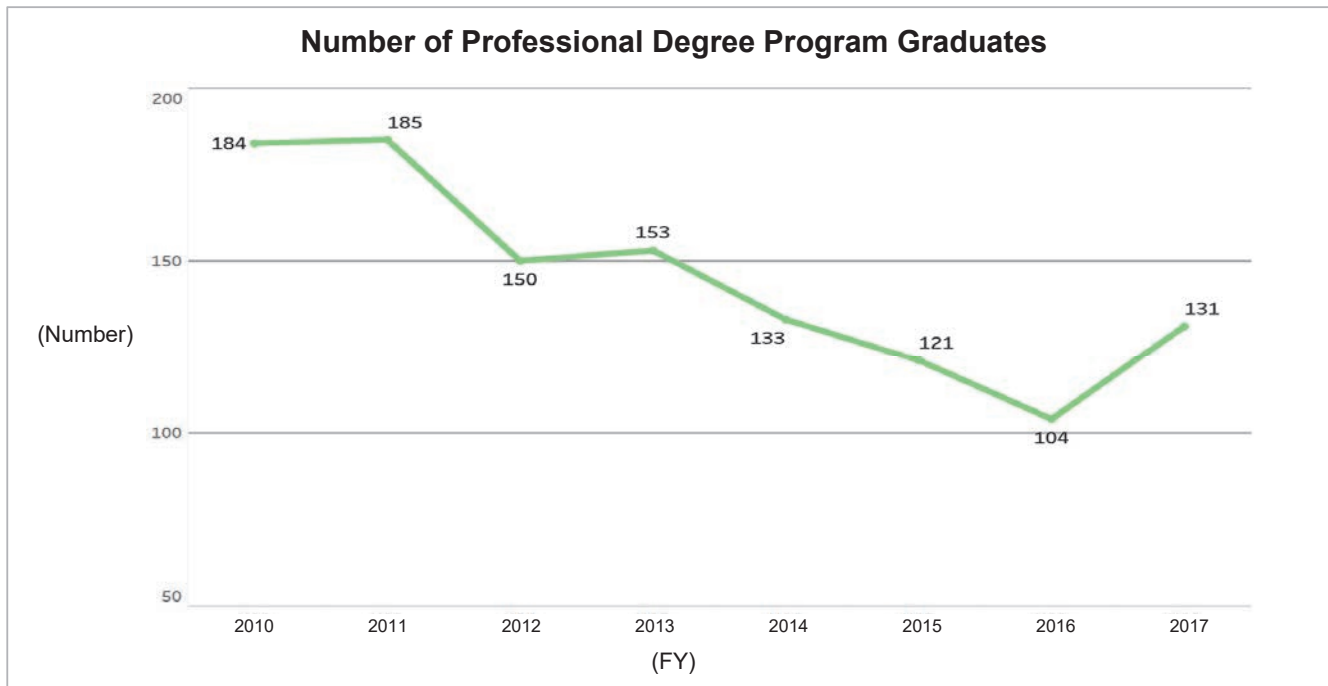

6-3. Number of Professional Degree Program Graduates

6-3-1. Number of Professional Degree Program Graduates (Overall)

The number of those completing programs is on the decline both the public nationwide and Kyushu University. Looking at the situation by undergraduate school, the extent of the decline is greater in the Law School than elsewhere, due in part to a reduction in the enrolment capacity.

◆Kyushu University◆

Professional Degree Programs:

- Department of Clinical Psychology Practice Graduate School of Human - Environment Studies [Professional Graduate School of Applied Clinical Psychology]
- Department of Legal Practice Law School [Law School]
- Department of Business and Technology Management Graduate School of Economics [Professional Graduate Business School]
- Department of Health Care Administration and Management Graduate School of Medical Sciences [Professional Graduate School of Public Health]