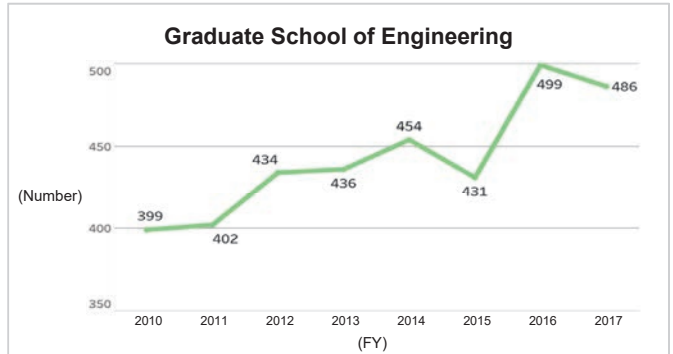

6-2-2. Number of Master's Graduates and Status of Master's Degree Awards
(by Graduate School) (Continued)

*Source: Kyushu University Information