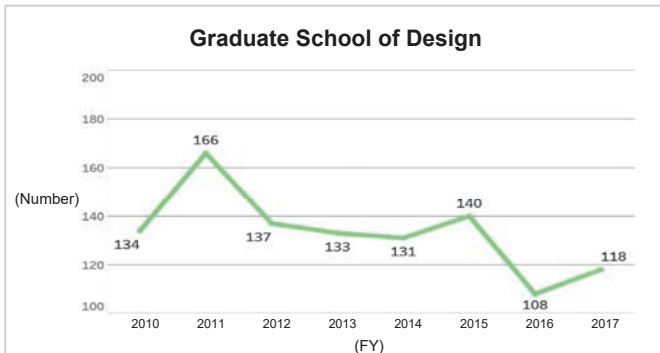

6-2-2. Number of Master's Graduates and Status of Master's Degree Awards
(by Graduate School) (Continued)

*Source: Kyushu University Information