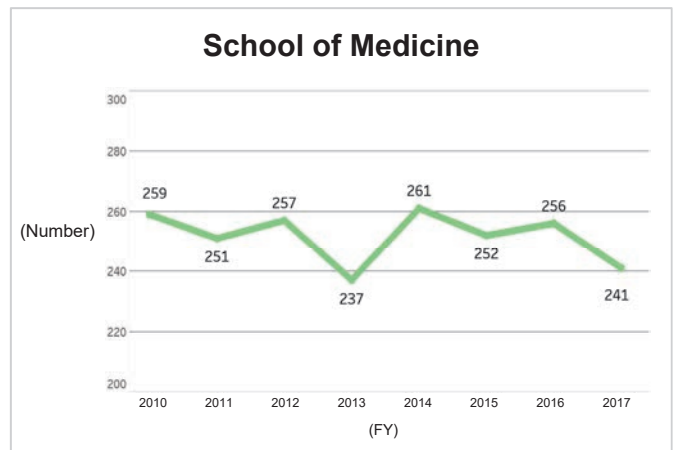

6. Graduate Degree Conferred (as of April 1 each year)

6-1. Numbers Graduating From Undergraduate Schools

6-1-1. Numbers Graduating From Undergraduate Schools (Overall)

The number of graduates from undergraduate schools is trending upwards on the public nationwide scale. But the trend at Kyushu University is sideways. Looking at the situation by undergraduate school, although there are fluctuations on a single-year basis, over the longer term it is moving sideways.

◆Kyushu University◆

◆The Public Nationwide: National, Public, and Private Universities◆

***Sources**

- Kyushu University: Kyushu University Information
- The Public Nationwide: MEXT, *Basic School Survey Annual Statistics: Numbers Graduating*

6-1-2. Numbers Graduating From Undergraduate Schools (by Undergraduate School)

Source: Kyushu University Information

6-1-2. Numbers Graduating From Undergraduate Schools (by Undergraduate School)
(Continued)