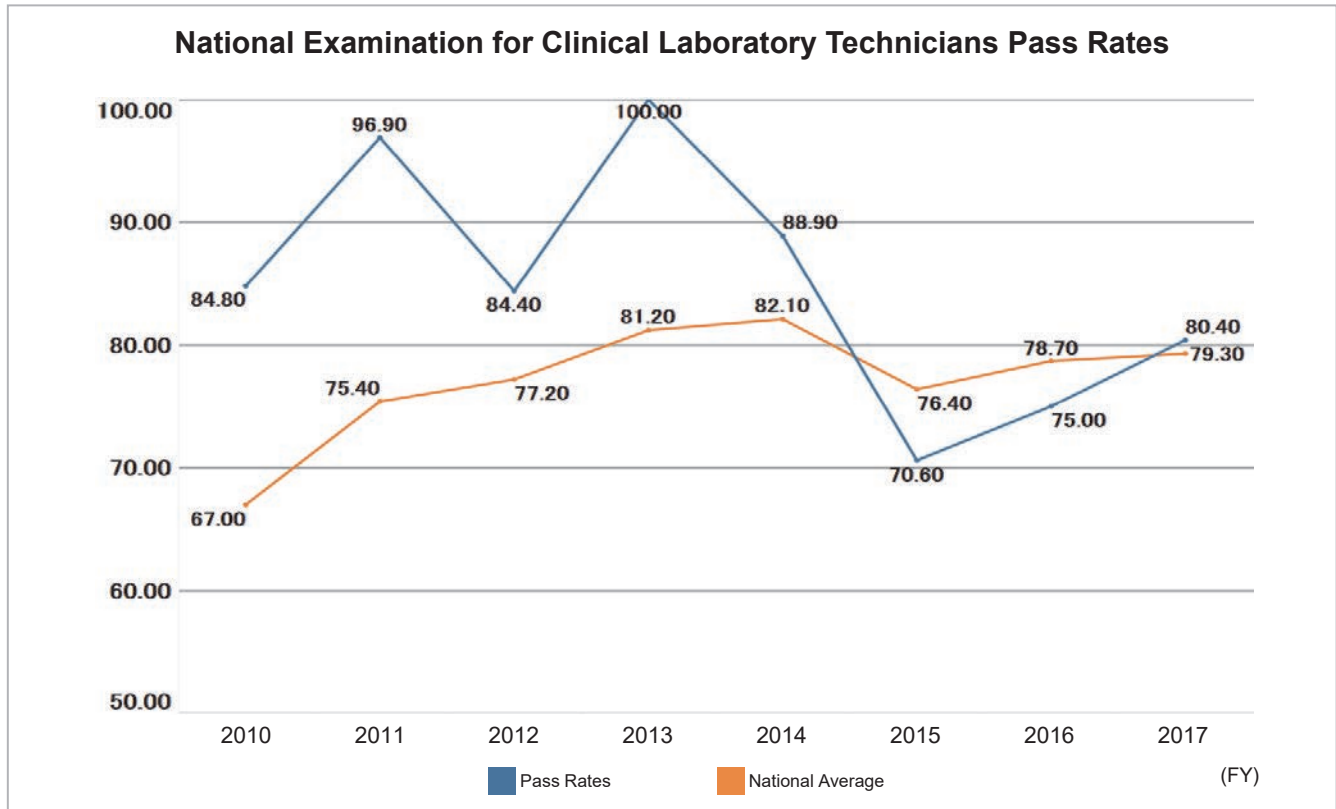

[National Examination for Clinical Laboratory Technicians (Pass Rates)]

*Source: Kango Iryo Shingaku Net (<http://www.ishin.jp/support/kokka/>)