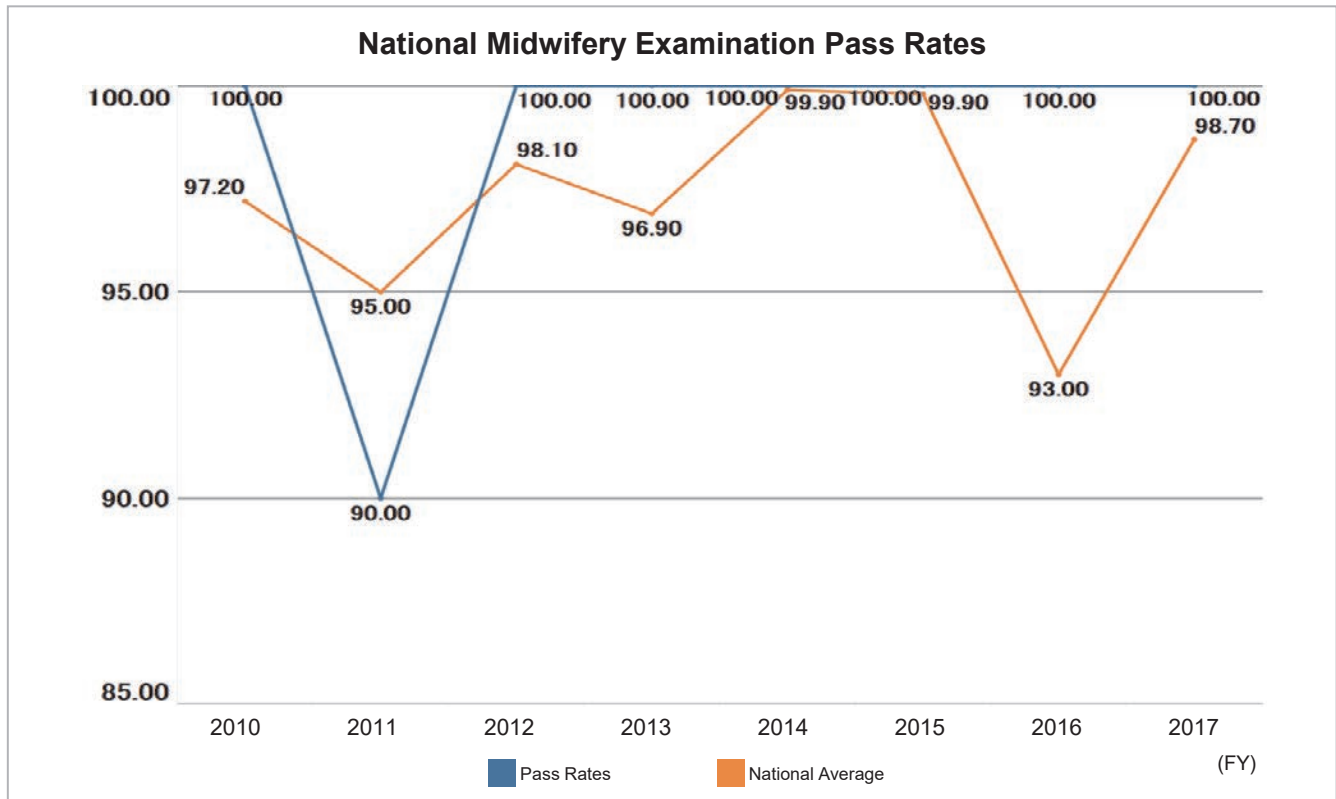

8-2. Success in Qualification and Employment Examinations (Continued)

[National Midwifery Examination (Pass Rates)]

*Source: Kango Iryo Shingaku Net (<http://www.ishin.jp/support/kokka/>)