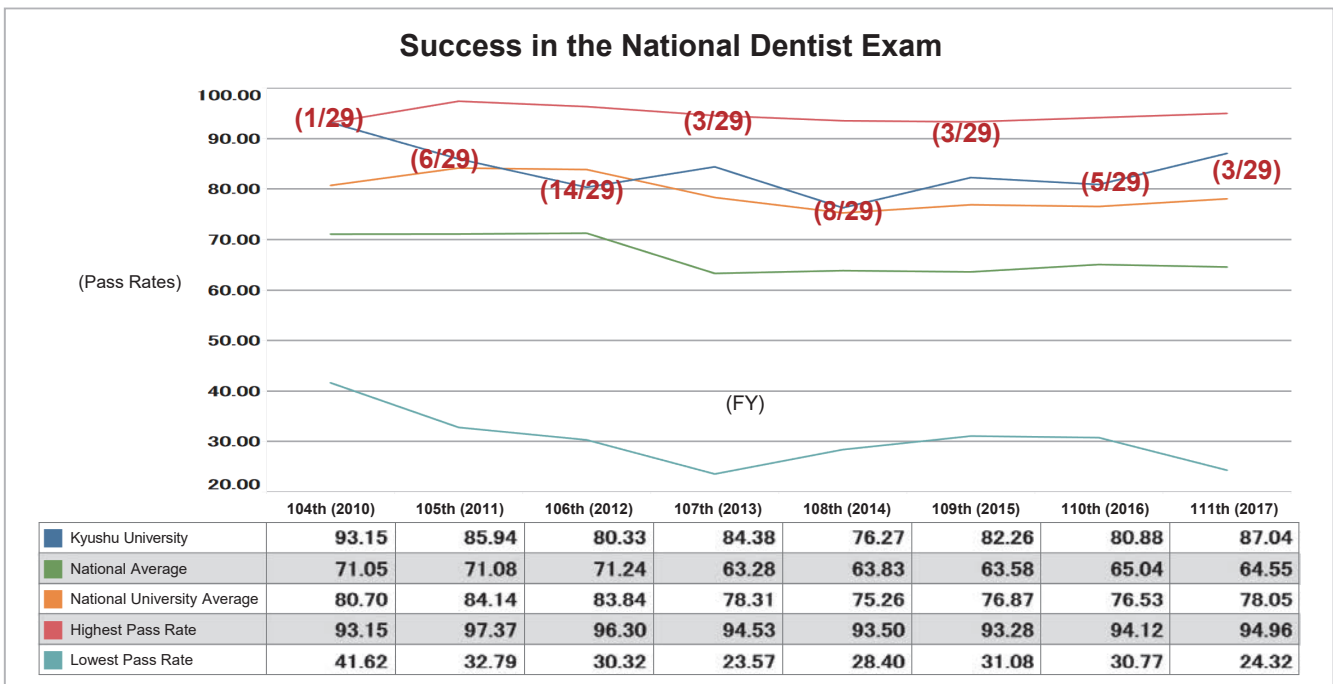

[National Dentist Exam (Pass Rates)]

- Figures show the number of new and previous graduates who passed the examination, divided by the total number who took the examination.
- Figures in parentheses indicate the following: (Kyushu University's ranking / Total number).

*Source: White Cross website for dental practitioners (<https://www.whitecross.co.jp/articles/view/442/0>)