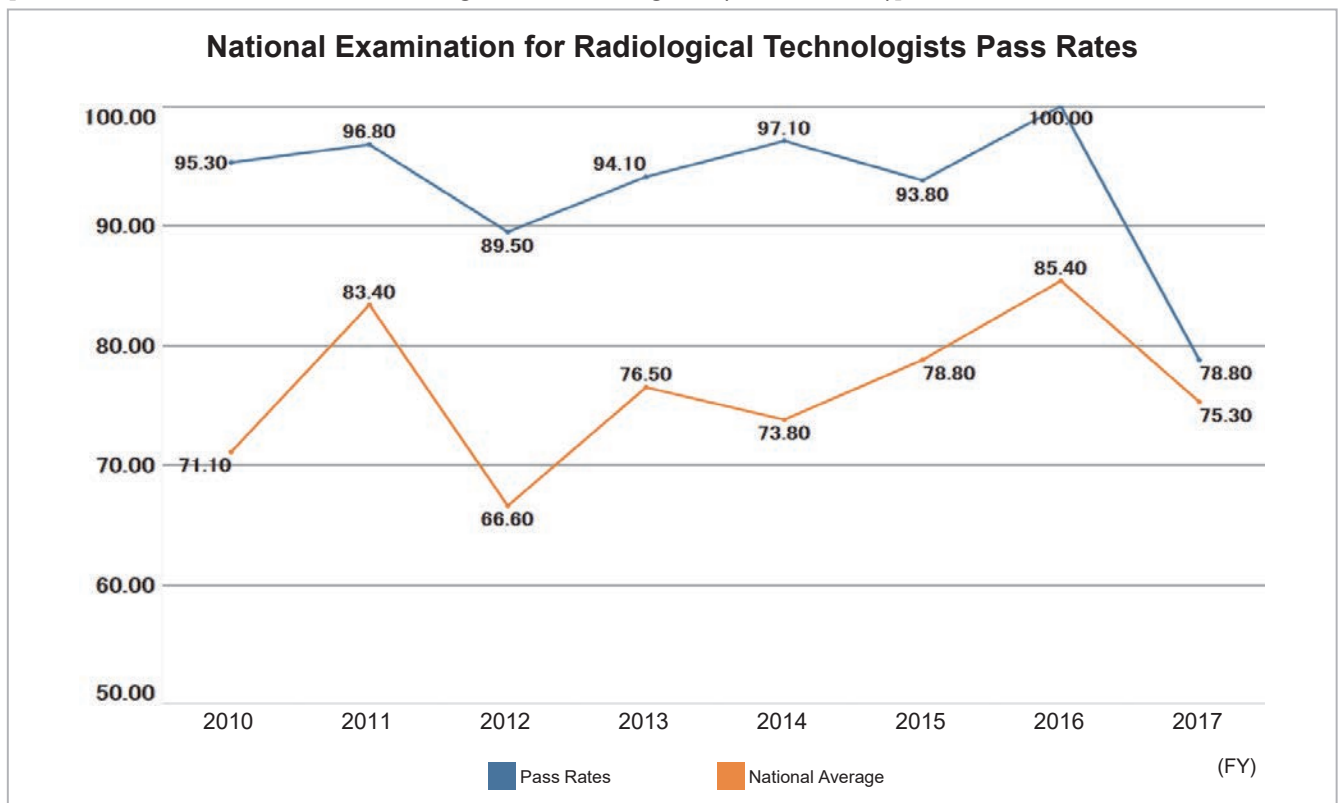

8-2. Success in Qualification and Employment Examinations (Continued)

[National Examination for Radiological Technologists (Pass Rates)]

*Source: Kango Iryo Shingaku Net (<http://www.ishin.jp/support/kokka/>)