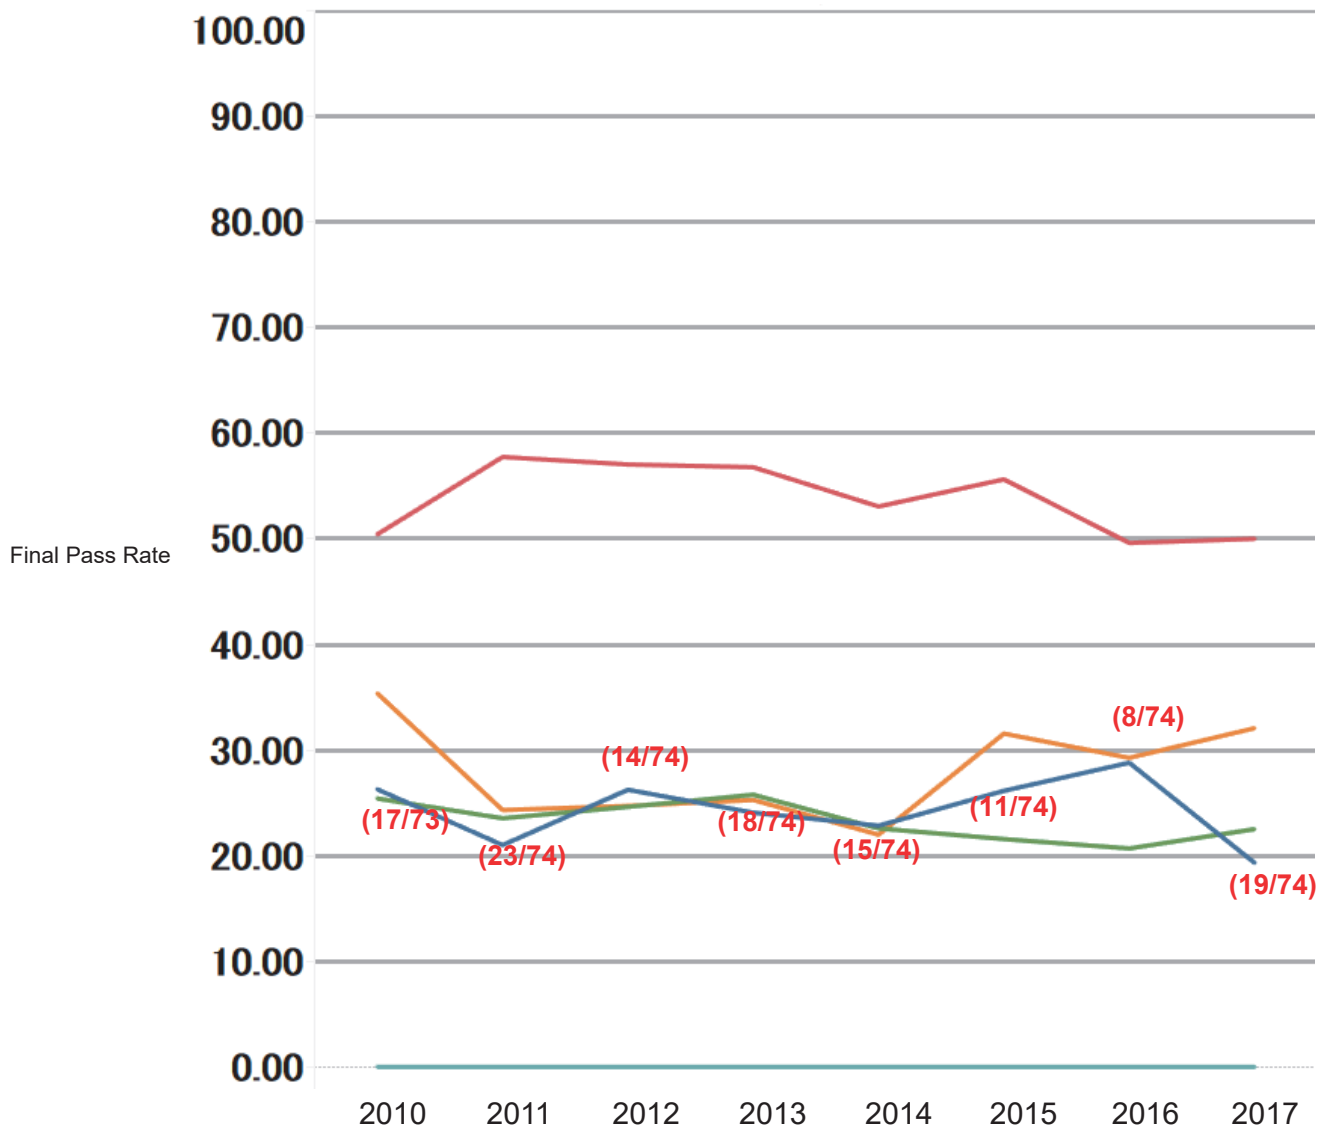

8. Success in Qualification Examinations

8-1. Pass Rates in the Bar Examination

The overall trend is sideways. In recent years, the University has often exceeded the national average.

◆ Trends in Pass Rates ◆

(FY)

• Figures in parentheses indicate the following: (Kyushu University's ranking / Total number).

Source: MOJ website, *Results of the Bar Examination* Number of entrants passing the bar examination by law school, etc.