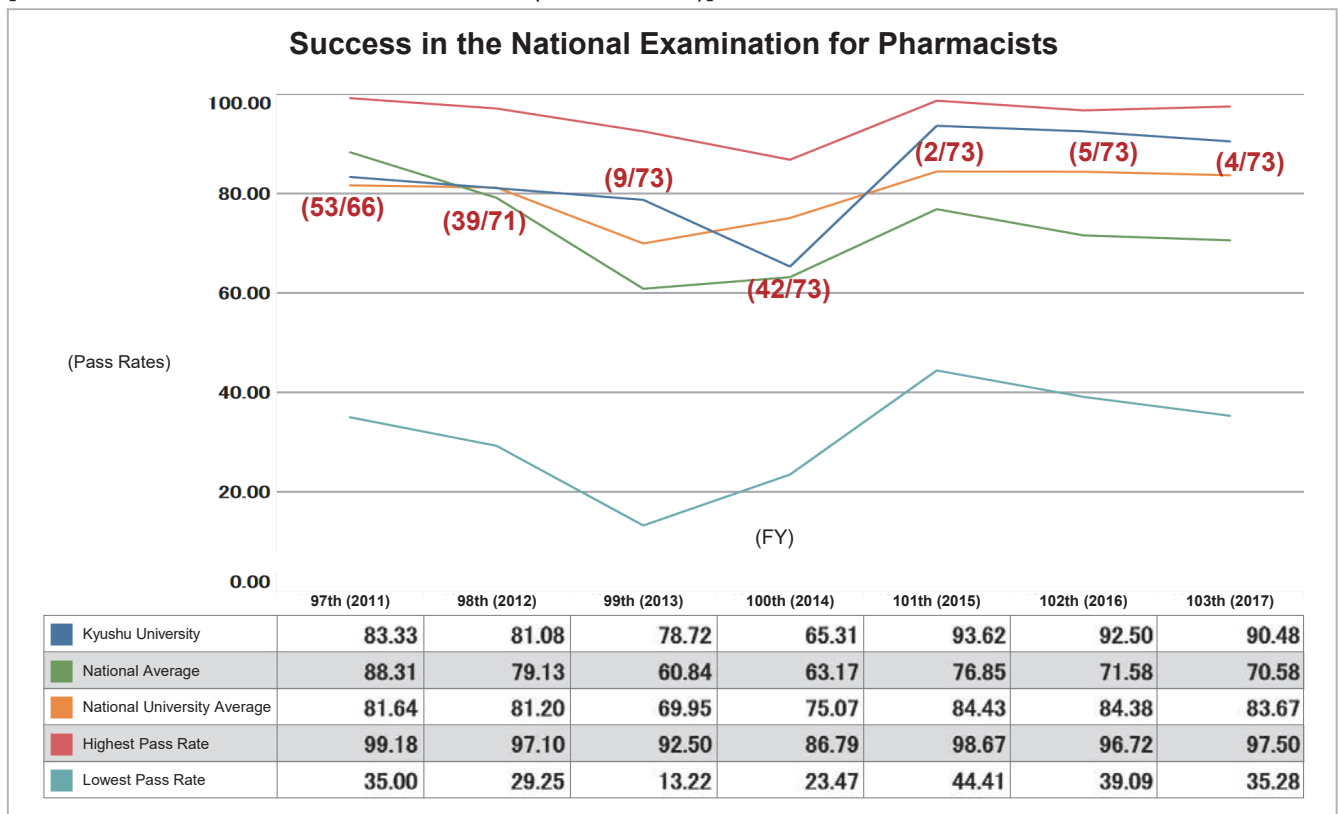

[National Examination for Medical Practitioners (Pass Rates)]

- Figures show the number of new and previous graduates who passed the examination, divided by the total number who took the examination.
- Figures in parentheses indicate the following: (Kyushu University's ranking / Total number).

*Source: Tecom (preparatory school for the National Examination for Medical Practitioners) website (<https://www.tecomgroup.jp/igaku/topics/111.asp>)

[National Dentist Exam (Pass Rates)]

- Figures show the number of new and previous graduates who passed the examination, divided by the total number who took the examination.
- Figures in parentheses indicate the following: (Kyushu University's ranking / Total number).

*Source: White Cross website for dental practitioners (<https://www.whitecross.co.jp/articles/view/442/0>)

8-2. Success in Qualification and Employment Examinations (Continued)

[National Examination for Pharmacists (Pass Rates)]

- The National Examination for Pharmacists is open to those who have graduated from a six-year program, so the figures below cover the period from FY2011.
- Figures show the number of new and previous graduates who passed the examination, divided by the total number who took the examination.
- Figures in parentheses indicate the following: (Kyushu University's ranking / Total number).