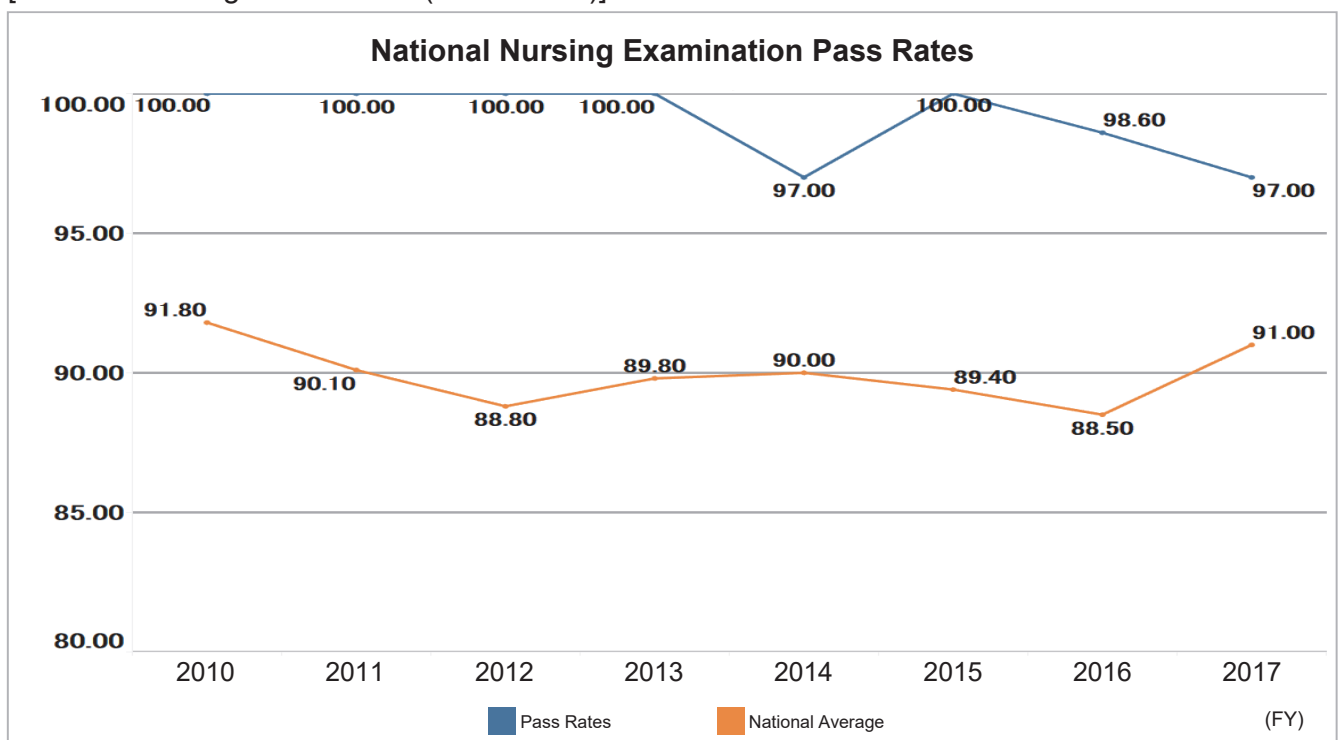

[National Nursing Examination (Pass Rates)]

*Source: Kango Iryo Shingaku Net (<http://www.ishin.jp/support/kokka/>)