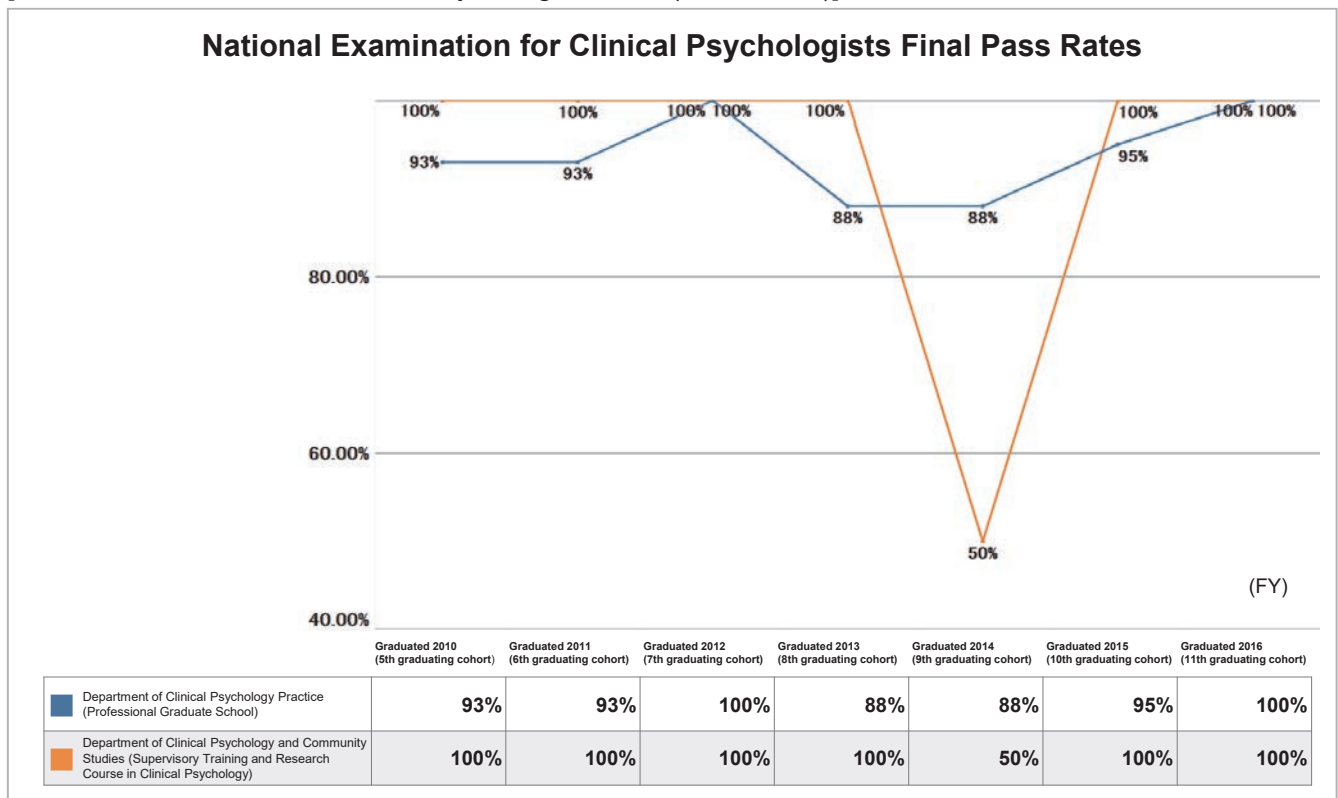

[National Examination for Clinical Psychologists Final (Pass Rates)]

*Source: Graduate School of Human-Environment Studies Department of Clinical Psychology Practice (Professional Graduate School) Graduate School of Human-Environment Studies Department of Clinical Psychology and Community Studies (Supervisory Training and Research Course in Clinical Psychology) (Graduate School) admissions guide