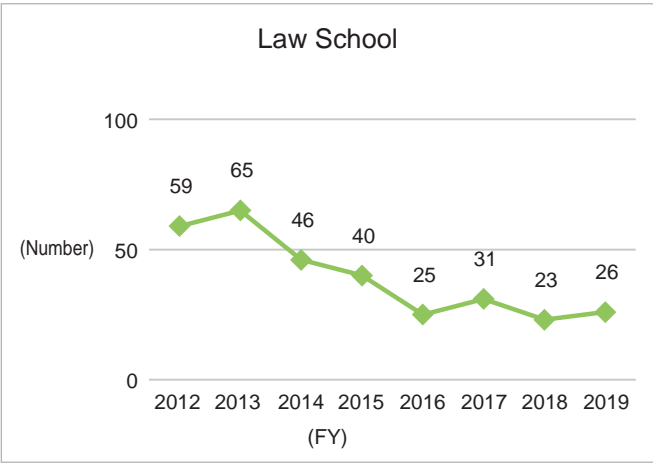

6-3-2. Number of Professional Degree Program Graduates (by School)

*Source: *Kyushu University Information*