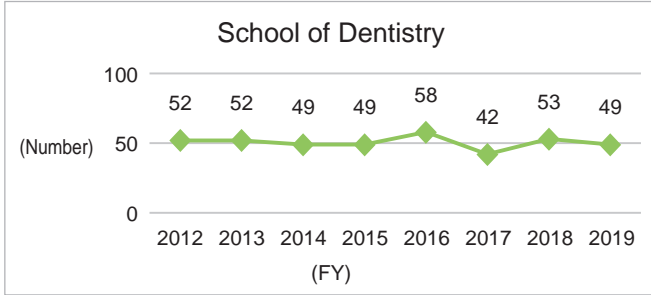

6-1-2. Number of Undergraduate Graduates (by School)

*Source: Kyushu University Information