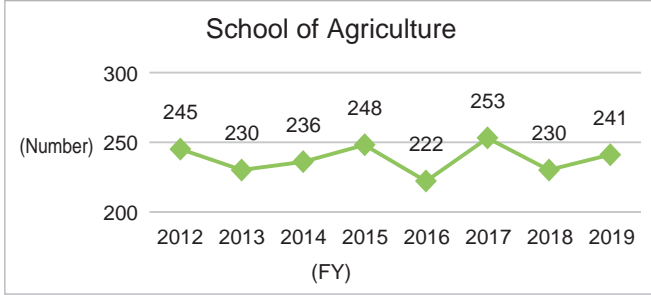

6-1-2. Number of Undergraduate Graduates (by School)

*Source: Kyushu University Information