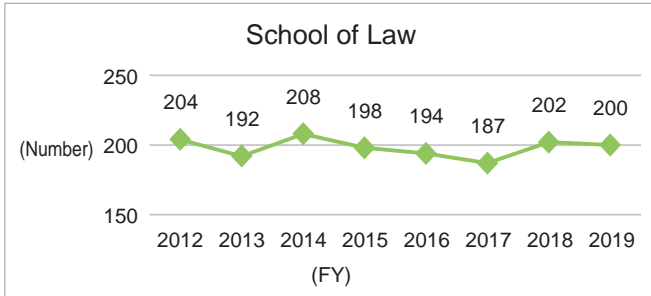

6-1-2. Number of Undergraduate Graduates (by School)

*Source: Kyushu University Information