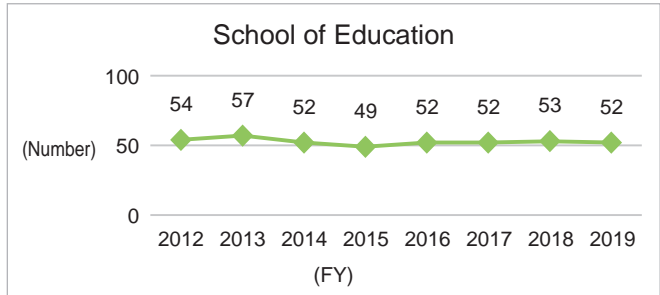

6-1-2. Number of Undergraduate Graduates (by School)

*Source: Kyushu University Information