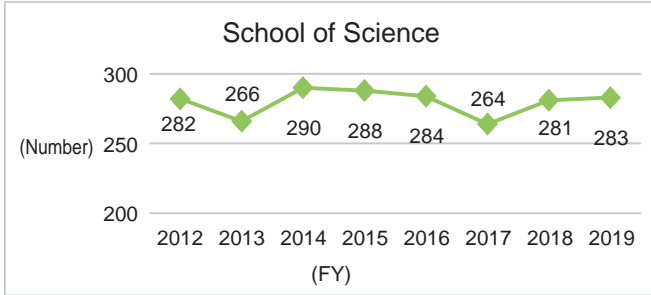

6-1-2. Number of Undergraduate Graduates (by School)

*Source: Kyushu University Information