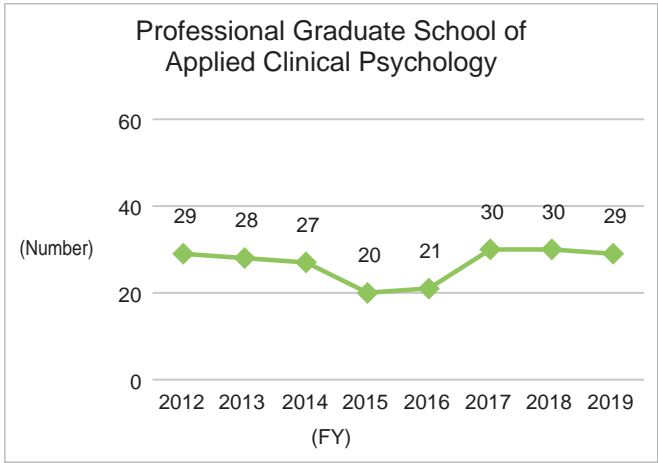

6-3-2. Number of Professional Degree Program Graduates (by School)

*Source: *Kyushu University Information*