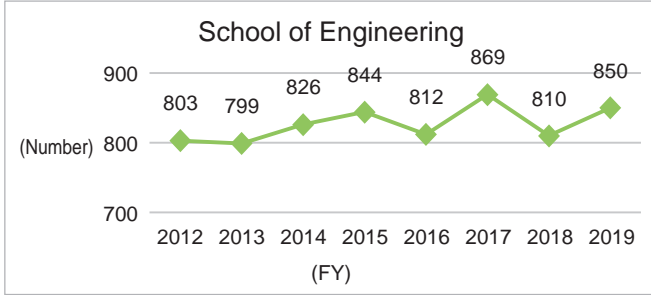

6-1-2. Number of Undergraduate Graduates (by School)

*Source: Kyushu University Information