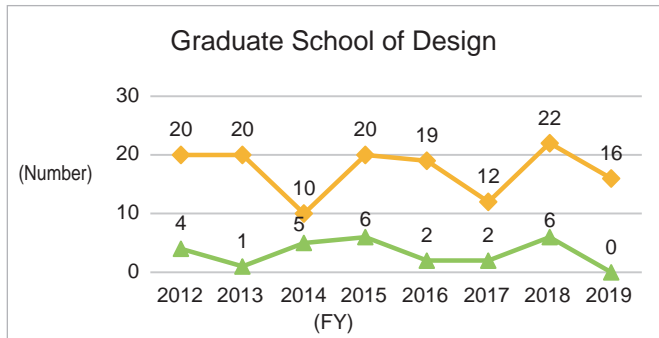

#### ◆Nationwide: National, Public, and Private Universities◆

\*Source: MEXT, *Statistics at a Glance*, "Number of Graduates"

## 6-4-2. Number of Doctoral Graduates and Award Status of Doctoral Degrees by Dissertation (by School)

—○— Doctorate —▲— Dissertation PhD

\*Source: Kyushu University Information

6-4-2. Number of Doctoral Graduates and Award Status of Doctoral Degrees by Dissertation (by School) (Continued)

—◆— Doctorate —▲— Dissertation PhD

\*Source: Kyushu University Information