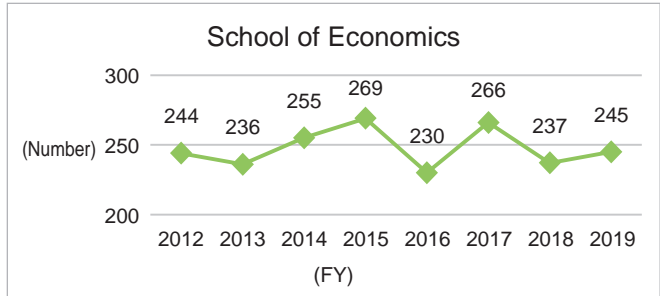

6-1-2. Number of Undergraduate Graduates (by School)

*Source: Kyushu University Information