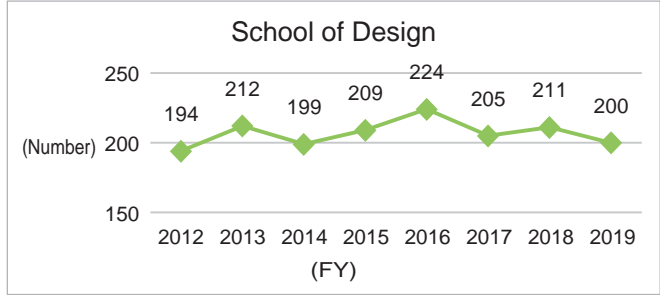

6-1-2. Number of Undergraduate Graduates (by School)

*Source: Kyushu University Information