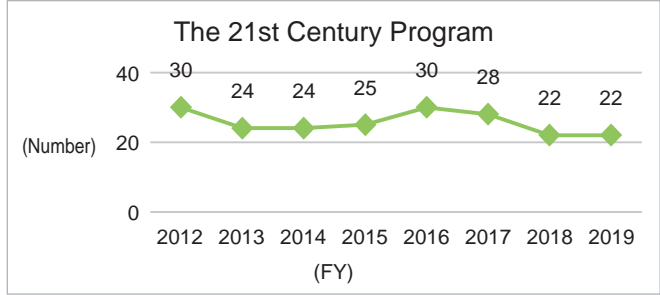

6-1-2. Number of Undergraduate Graduates (by School)

*Source: Kyushu University Information