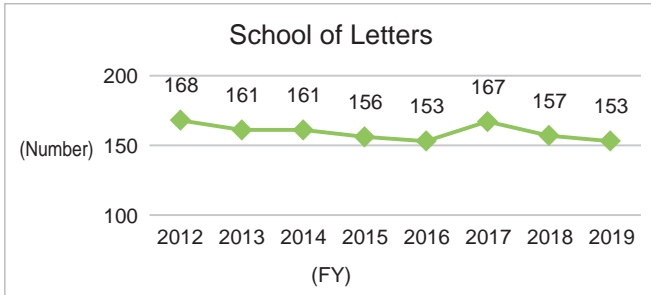

6-1-2. Number of Undergraduate Graduates (by School)

*Source: Kyushu University Information