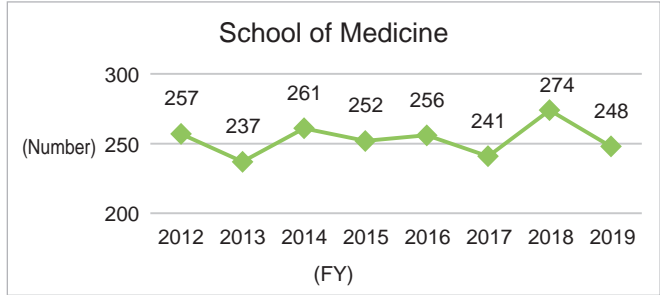

6-1-2. Number of Undergraduate Graduates (by School)

*Source: Kyushu University Information