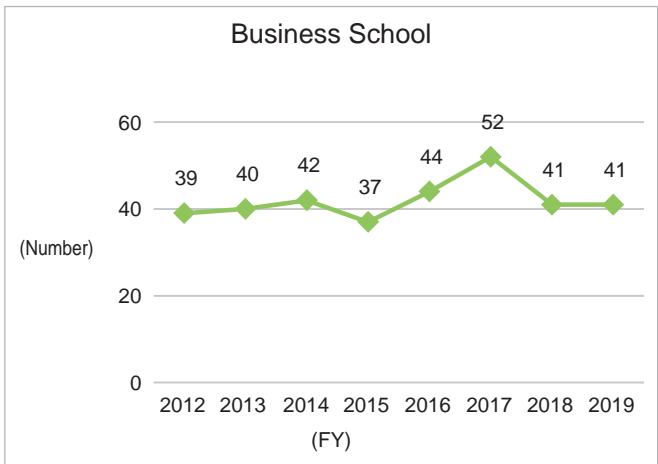

6-3-2. Number of Professional Degree Program Graduates (by School)

*Source: *Kyushu University Information*