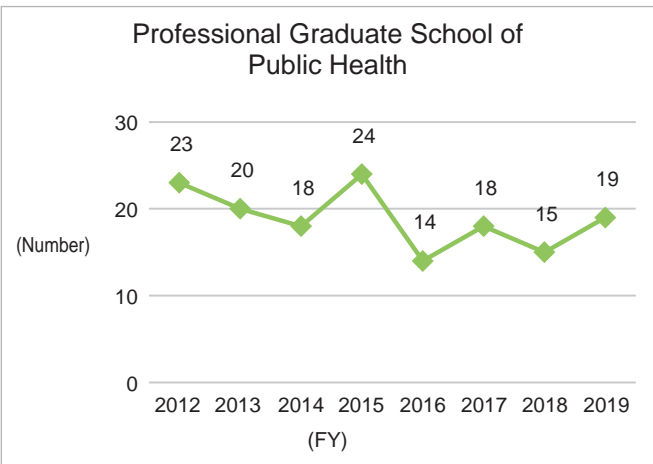

6-3-2. Number of Professional Degree Program Graduates (by School)

*Source: *Kyushu University Information*