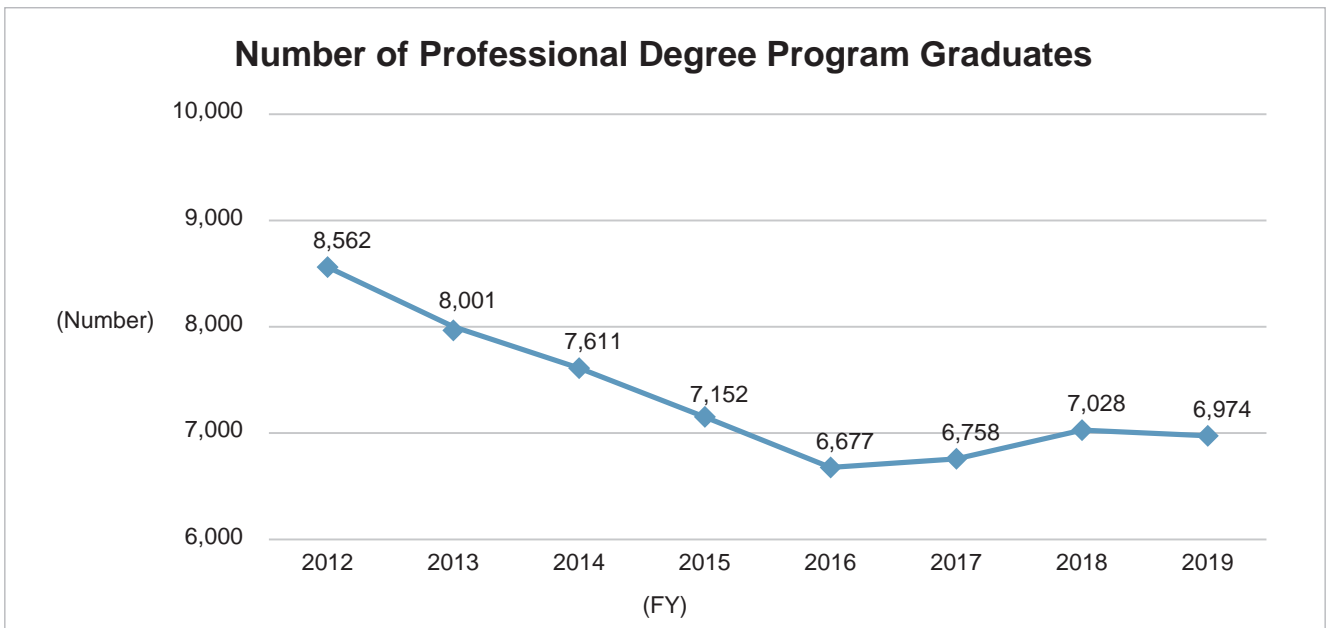

◆Nationwide: National, Public, and Private Universities◆

*Source: MEXT, *Statistics at a Glance*, "Number of Graduates"