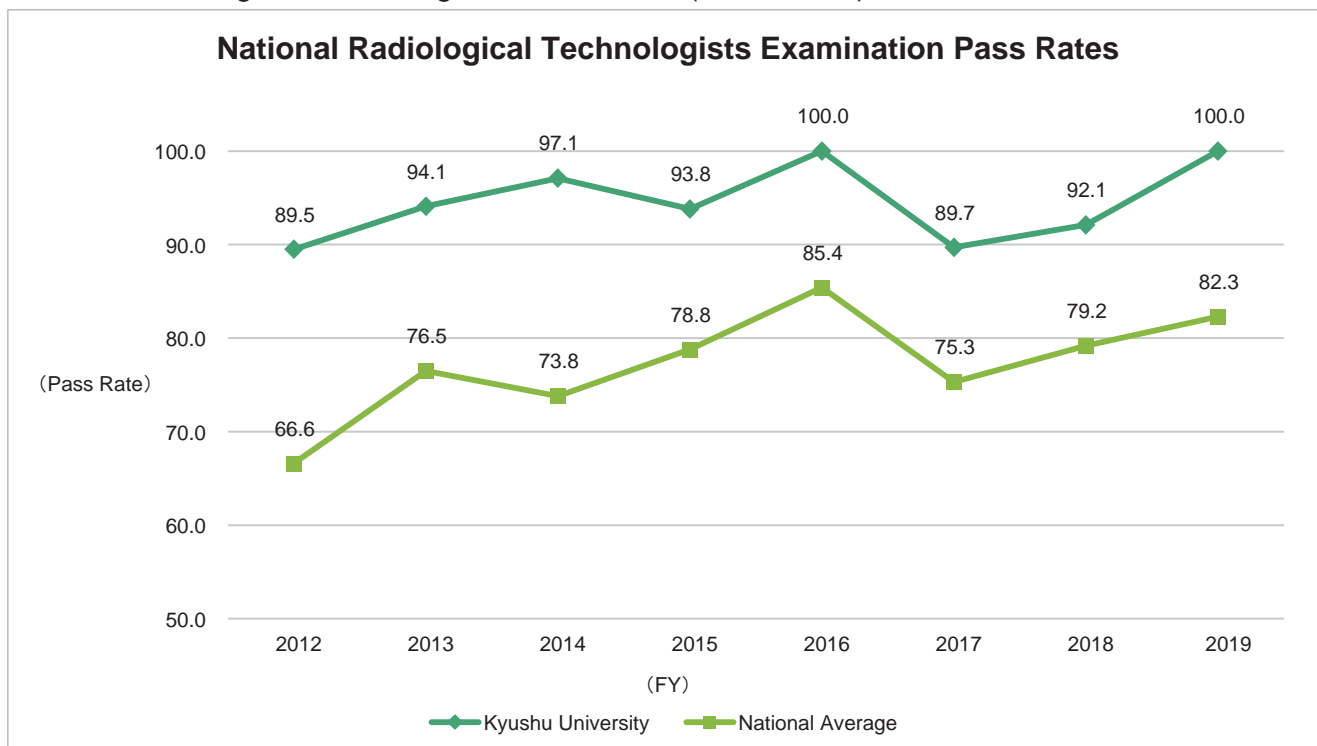

8-2. Success in Qualification and Employment Examinations (Continued)

National Radiological Technologists Examination (Pass Rates)

- Figures for Kyushu University's pass rate show the number of only new graduates who passed the examination, divided by the total number who took the examination.
- Figures for the national average show the number of new and previous graduates who passed the examination, divided by the total number who took the examination.

*Source: Kango Iryo Shingaku Net (<http://www.ishin.jp/support/kokka/>)