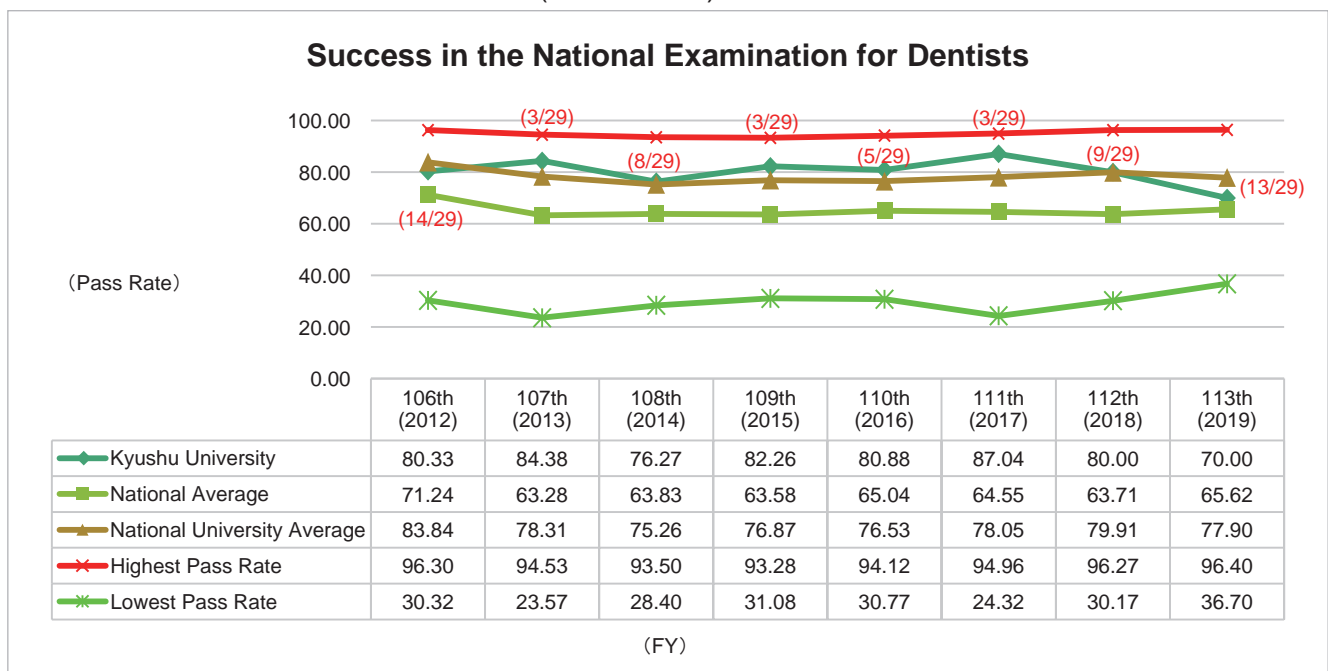

The National Examination for Dentists (Pass Rates)

- Figures show the number of new and previous graduates who passed the examination, divided by the total number who took the examination.
- Figures in parentheses indicate the following: (Kyushu University's Ranking/Total number)

*Source: MHLW website, Status of Success on National Examination for Dentists by School (<https://www.mhlw.go.jp/content/10803000/000606931.pdf>)