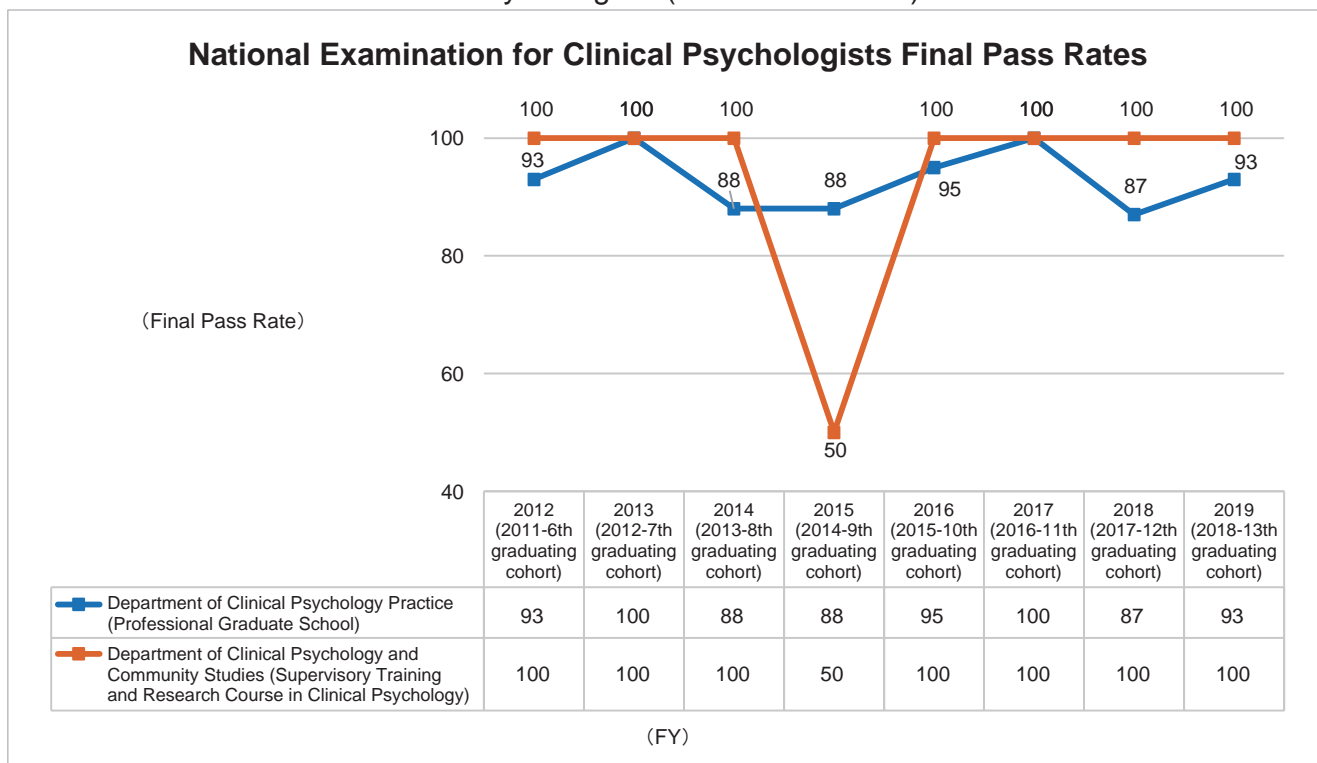

National Examination for Clinical Psychologists (Final Pass Rates)

*Source: Graduate School of Human-Environment Studies, Kyushu University Department of Clinical Psychology Practice/Department of Clinical Psychology and Community Studies, Supervisory Training and Research Course in Clinical Psychology (<http://www.hes.kyushu-u.ac.jp/~ccphd/graduate/index.php/career/>)