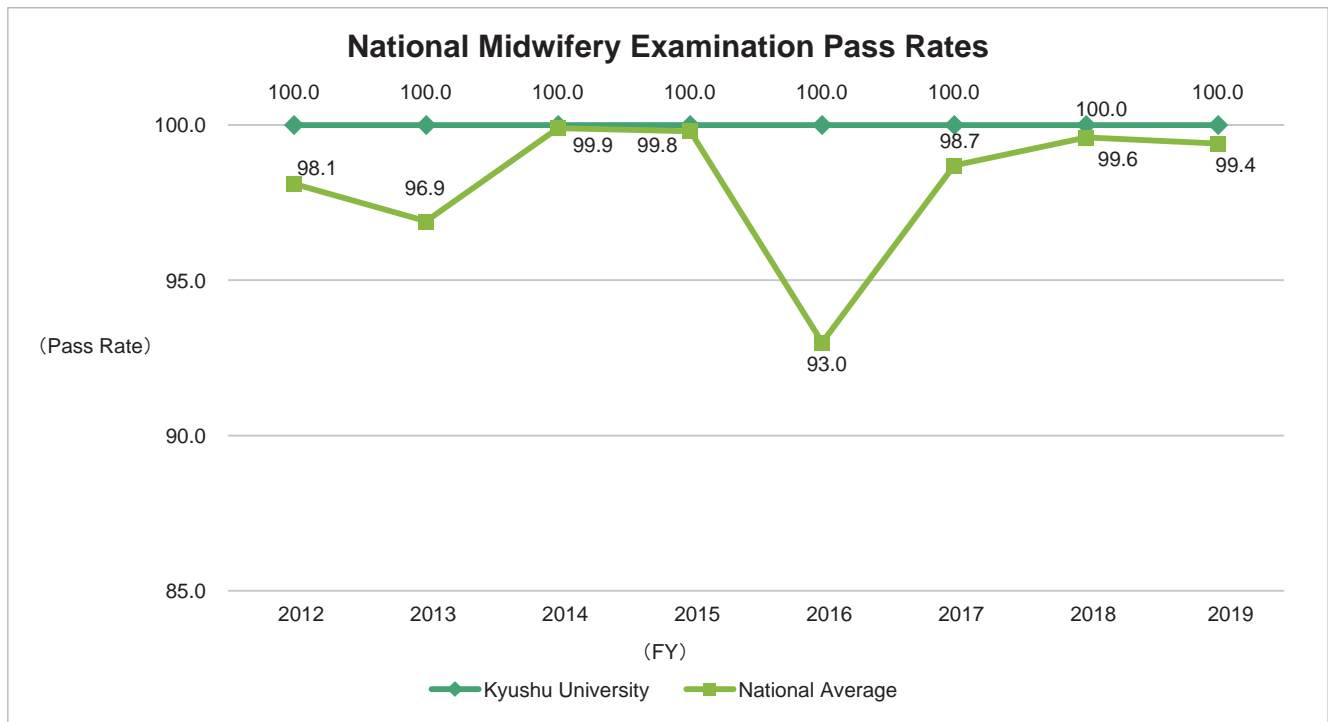

The National Examination for Pharmacists (Pass Rates)

- Figures show the number of new and previous graduates who passed the examination, divided by the total number who took the examination.
- Figures in parentheses indicate the following: (Kyushu University's Ranking/Total number)

*Source: MHLW website, Status of Success on National Examination for Pharmacists by University (<https://www.mhlw.go.jp/content/11121000/000490577.pdf>)

National Nursing Examination (Pass Rates)

- Figures for Kyushu University's pass rate show the number of only new graduates who passed the examination, divided by the total number who took the examination.
- Figures for the national average show the number of new and previous graduates who passed the examination, divided by the total number who took the examination.

*Source: Kango Iryo Shingaku Net (<http://www.ishin.jp/support/kokka/>)

8-2. Success in Qualification and Employment Examinations (Continued)

National Midwifery Examination (Pass Rates)

- Figures for Kyushu University's pass rate show the number of only new graduates who passed the examination, divided by the total number who took the examination.
- Figures for the national average show the number of new and previous graduates who passed the examination, divided by the total number who took the examination.