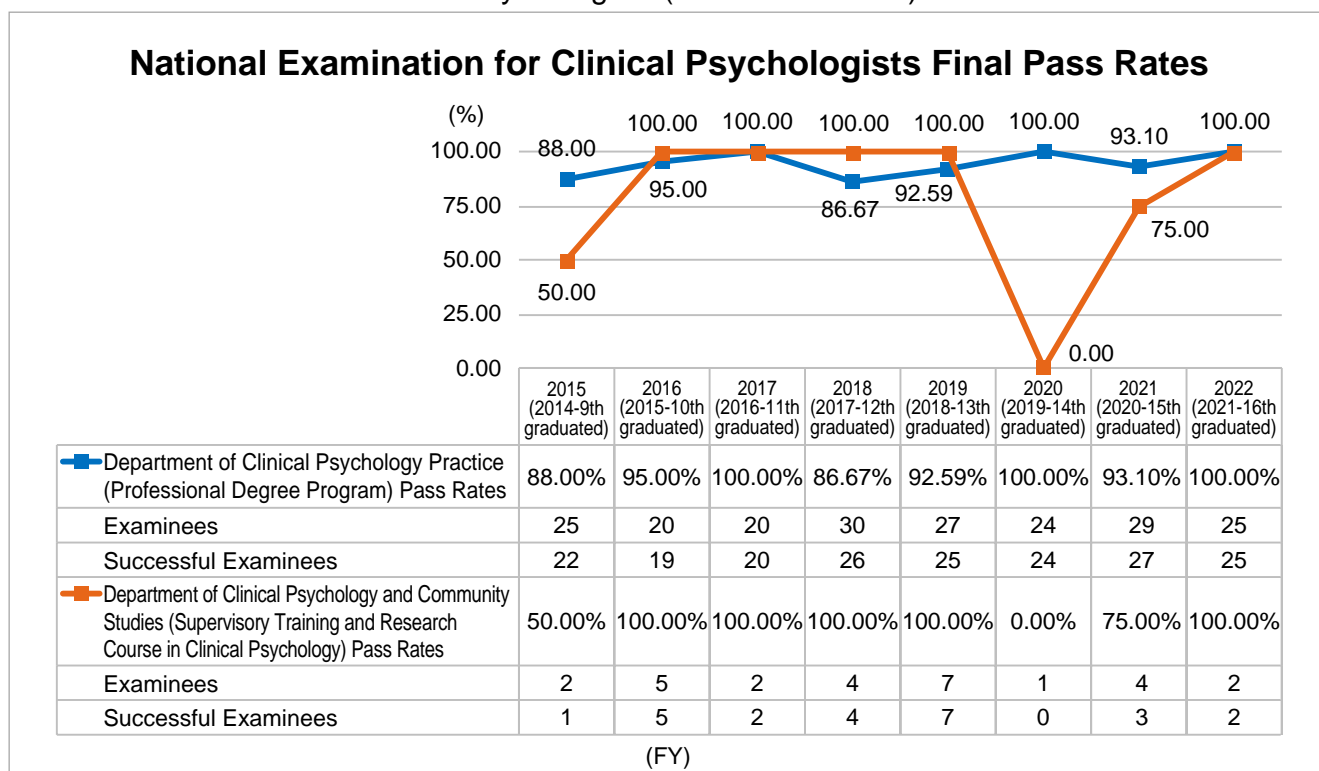

National Examination for Clinical Psychologists (Final Pass Rates)

Department of Clinical Psychology Practice (Professional Degree Program) Pass Rates	88.00%	95.00%	100.00%	86.67%	92.59%	100.00%	93.10%	100.00%
Examinees	25	20	20	30	27	24	29	25
Successful Examinees	22	19	20	26	25	24	27	25
Department of Clinical Psychology and Community Studies (Supervisory Training and Research Course in Clinical Psychology) Pass Rates	50.00%	100.00%	100.00%	100.00%	100.00%	0.00%	75.00%	100.00%
Examinees	2	5	2	4	7	1	4	2
Successful Examinees	1	5	2	4	7	0	3	2

Source: Website of Department of Clinical Psychology Practice / Department of Clinical Psychology and Community Studies, Supervisory Training and Research Course in Clinical Psychology, Graduate School of Human-Environment Studies, Kyushu University (FY2015-2020)
Administrative Office (Humanities and Human-Environment Studies, etc.) (FY2021-2022)