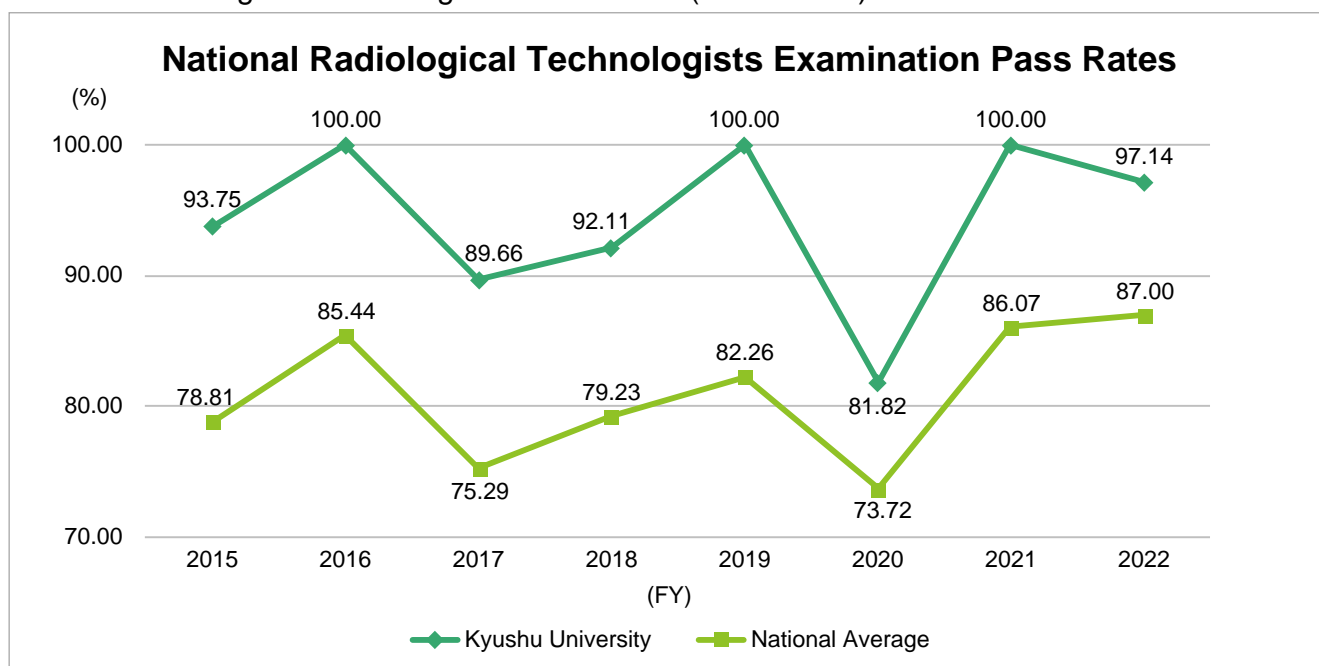

8-2. Success in Qualification and Employment Examinations (Continued)

National Radiological Technologists Examination (Pass Rates)

- The figures for Kyushu University's pass rate indicate the number of only new graduates who passed the examination, divided by the total number who took the examination.
- The figures for the national average indicate the number of new and previous graduates who passed the examination, divided by the total number who took the examination.

Source: MHLW, Status of Success on National Radiological Technologists Examination by School