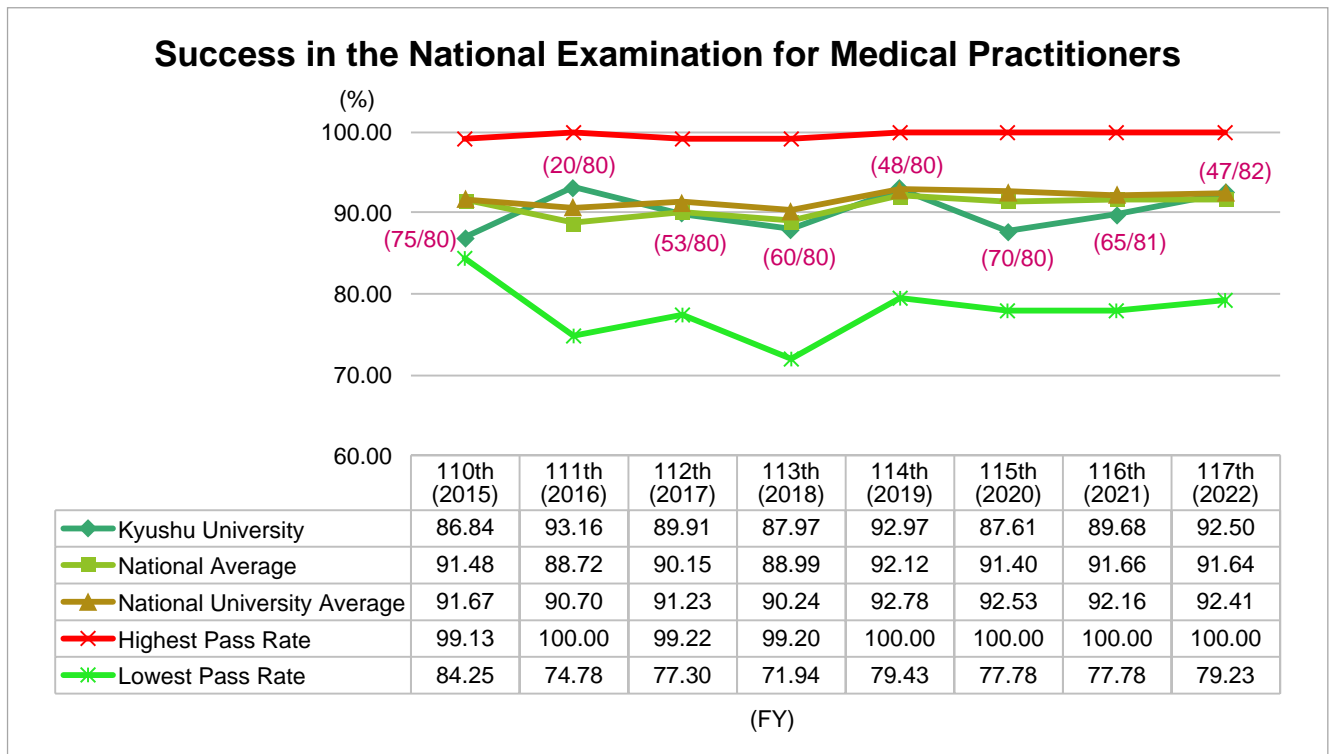

8-2. Success in Qualification and Employment Examinations

The National Examination for Medical Practitioners (Pass Rates)

- The figures indicate the number of new and previous graduates who passed the examination, divided by the total number who took the examination.
- The figures in parentheses indicate the following: (Kyushu University's Ranking/Total number)

Source: MHLW, Status of Success on National Examination for Medical Practitioners by School