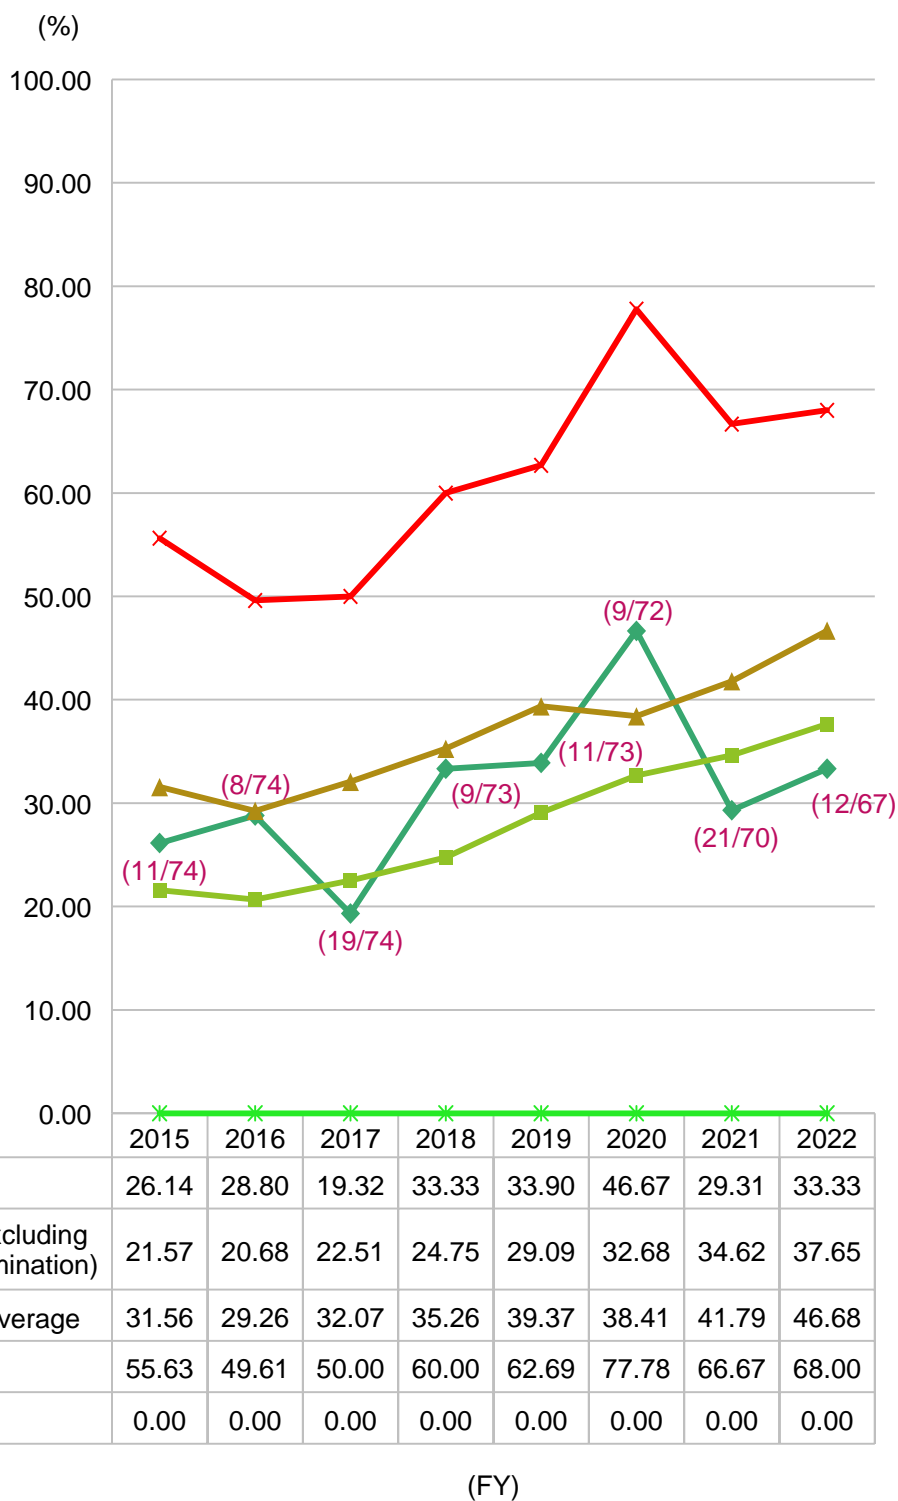

8. Success in Qualification Examinations

8-1. Pass Rates in the Bar Examination

Pass Rates in the Bar Examination (Final Pass Rate)

- The figures in parentheses indicate the following: (Kyushu University's Ranking/Total number)
- The contents is the same as *FACT BOOK 2022* because the bar exam results are announced in November from 2023 and that made it impossible to obtain the data for FY2023.

Source: MOJ website, *Results of the Bar Examination*, Number of entrants passing the bar examination by law school, etc.

8-1. Pass Rates in the Bar Examination (Continued)

◆ Top 20 Universities by Number Passing ◆