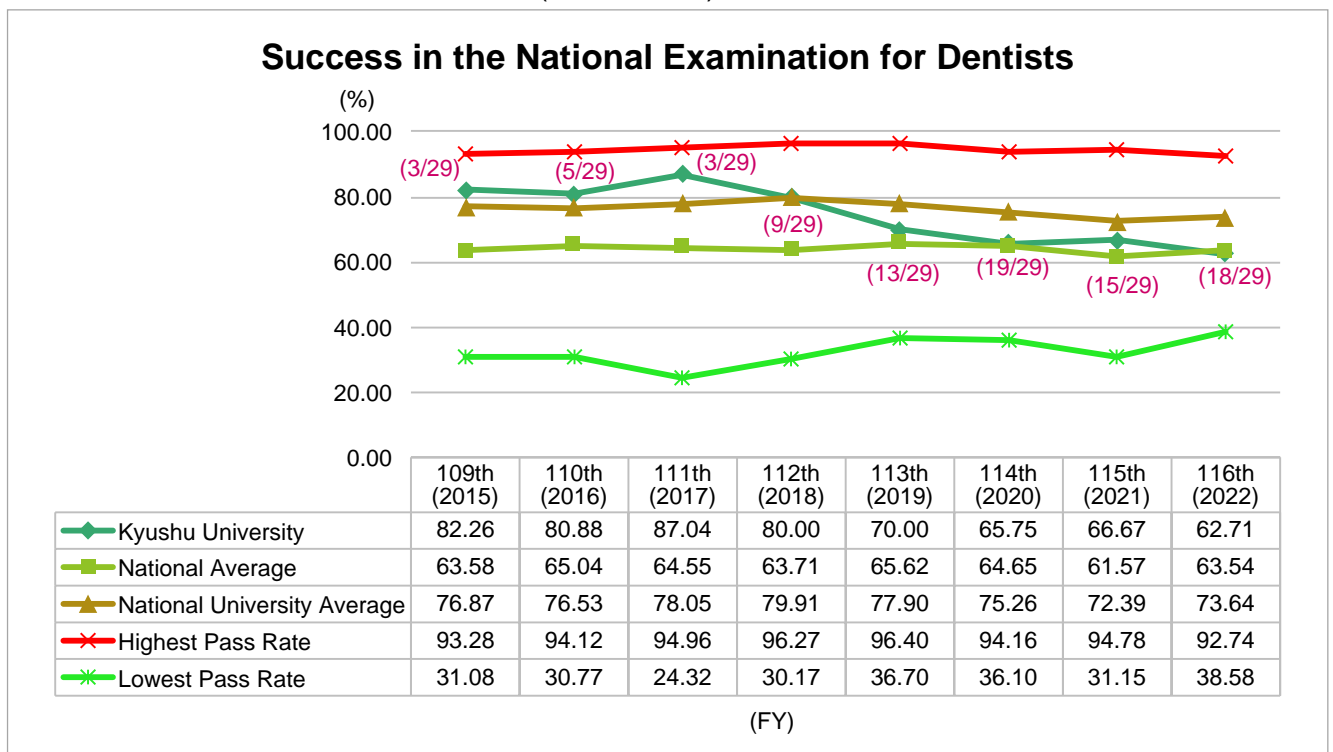

The National Examination for Dentists (Pass Rates)

- The figures indicate the number of new and previous graduates who passed the examination, divided by the total number who took the examination.
- The figures in parentheses indicate the following: (Kyushu University's Ranking/Total number)

Source: MHLW, Status of Success on National Examination for Dentists by School