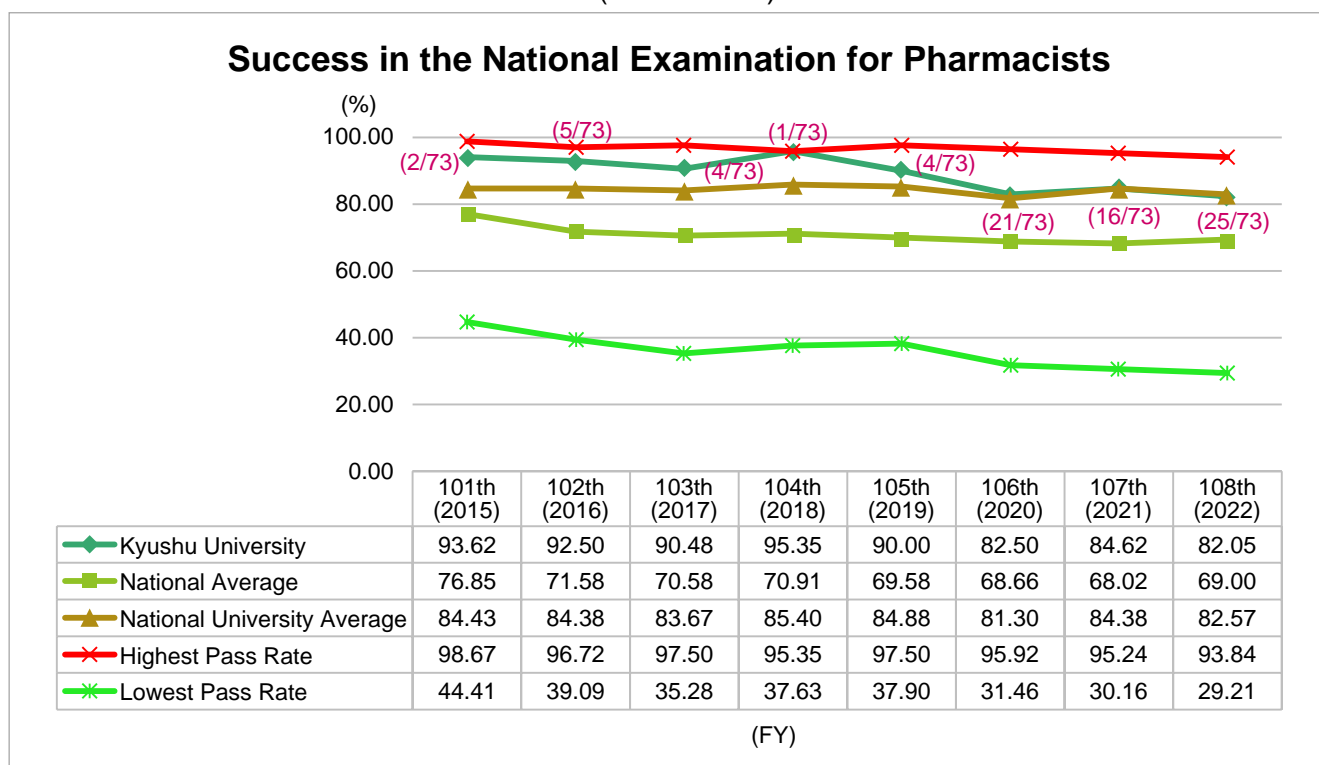

8-2. Success in Qualification and Employment Examinations (Continued)

The National Examination for Pharmacists (Pass Rates)

- The figures indicate the number of new and previous graduates who passed the examination, divided by the total number who took the examination.
- The figures in parentheses indicate the following: (Kyushu University's Ranking/Total number)

Source: MHLW, Status of Success on National Examination for Pharmacists by University