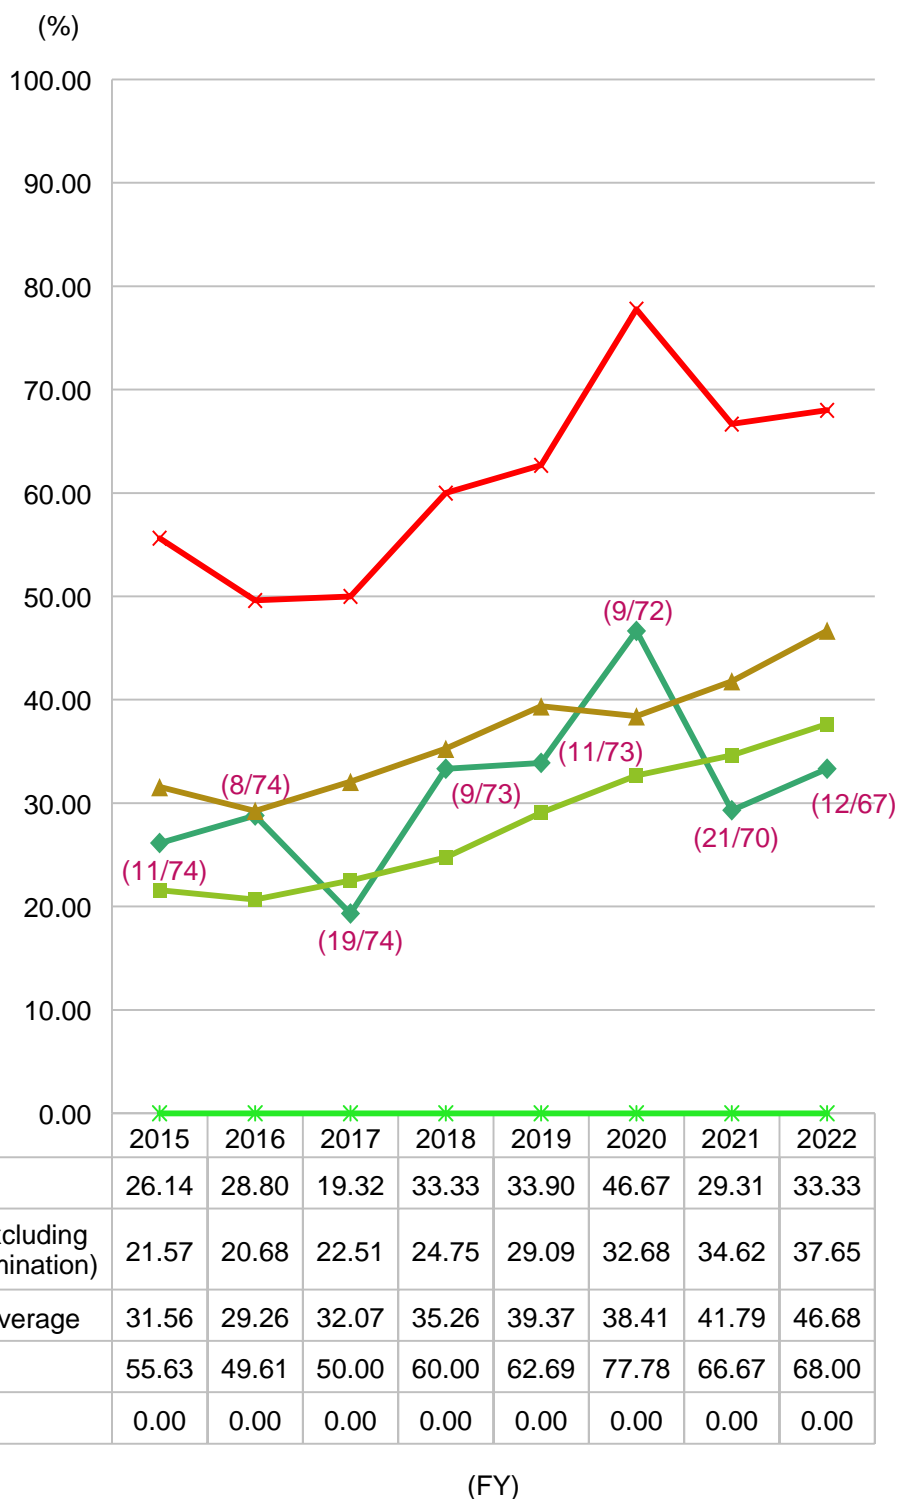

### 8-1. Pass Rates in the Bar Examination

**Pass Rates in the Bar Examination (Final Pass Rate)**

- The figures in parentheses indicate the following: (Kyushu University's Ranking/Total number)
- The contents is the same as *FACT BOOK 2022* because the bar exam results are announced in November from 2023 and that made it impossible to obtain the data for FY2023.