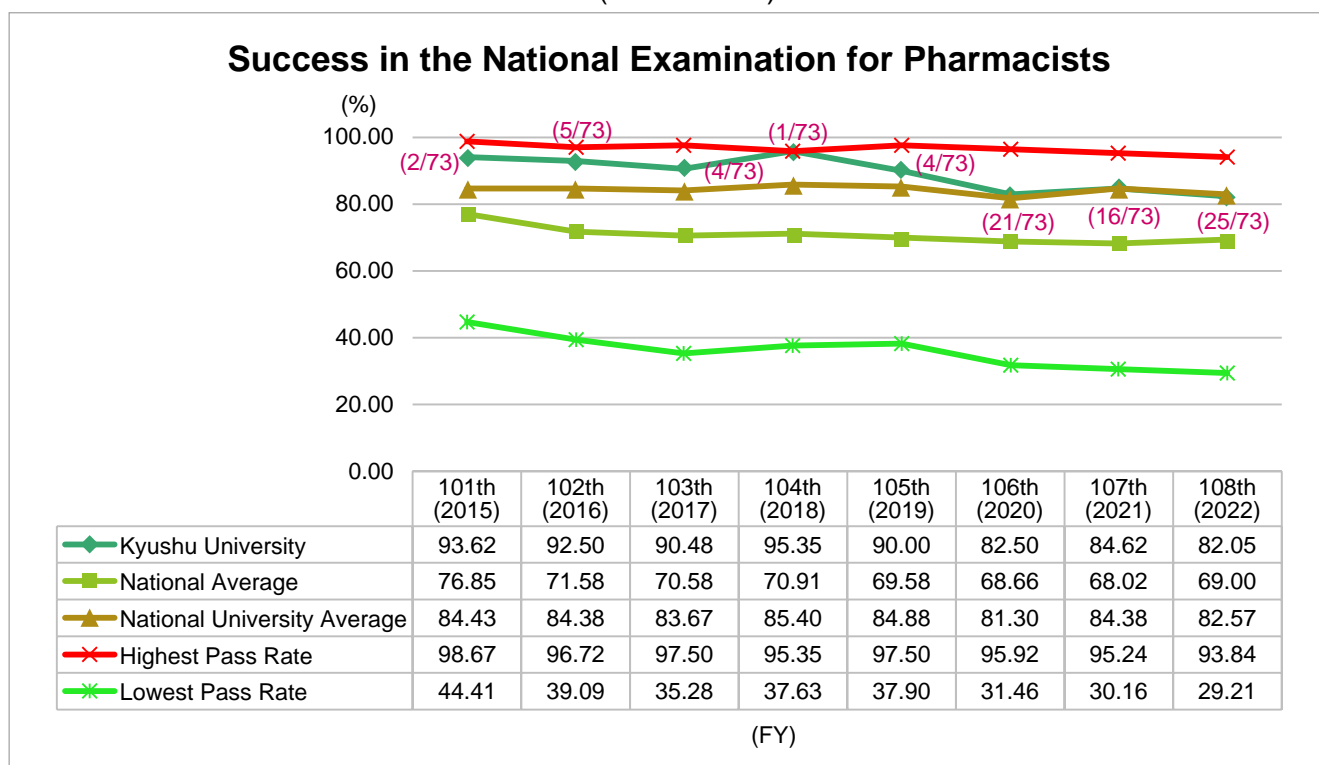

### The National Examination for Pharmacists (Pass Rates)

- The figures indicate the number of new and previous graduates who passed the examination, divided by the total number who took the examination.
- The figures in parentheses indicate the following: (Kyushu University's Ranking/Total number)