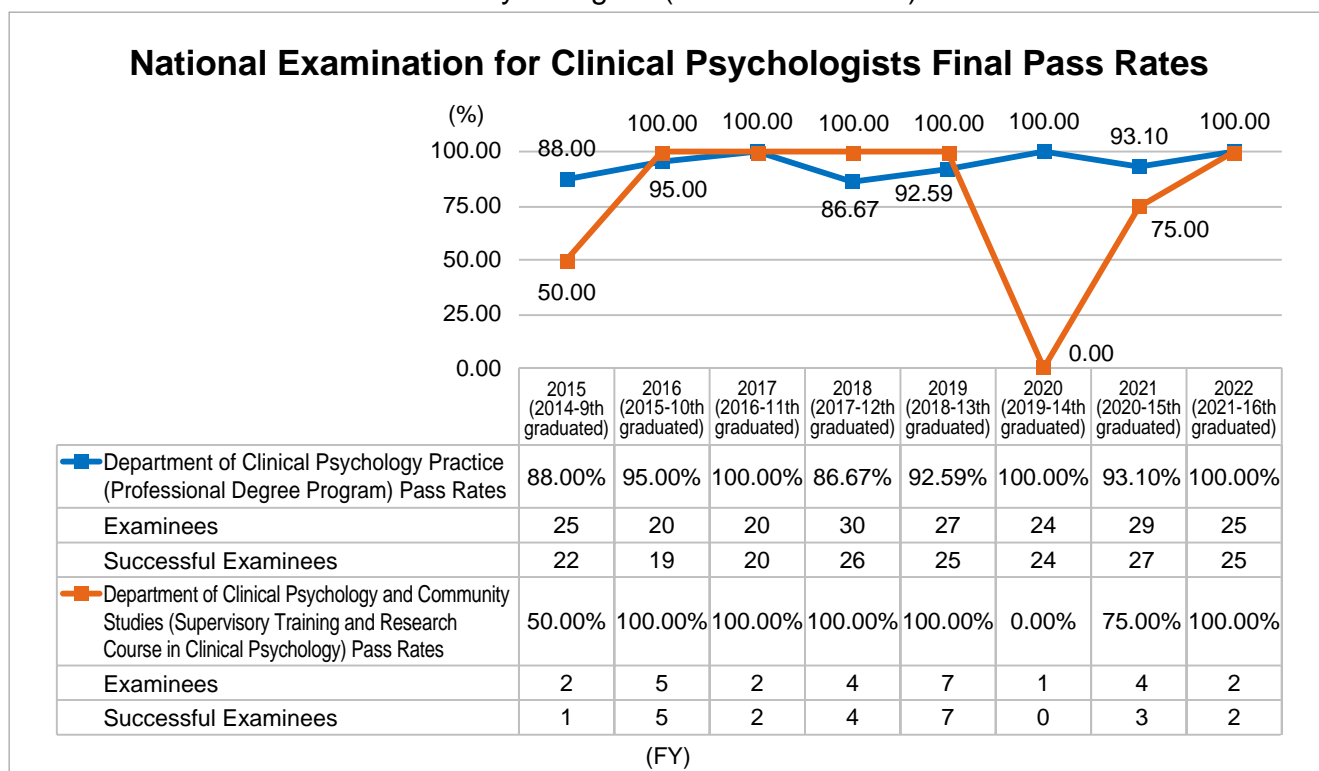

National Examination for Clinical Psychologists (Final Pass Rates)

Source: Website of Department of Clinical Psychology Practice / Department of Clinical Psychology and Community Studies, Supervisory Training and Research Course in Clinical Psychology, Graduate School of Human-Environment Studies, Kyushu University (FY2015-2020)
Administrative Office (Humanities and Human-Environment Studies, etc.) (FY2021-2022)