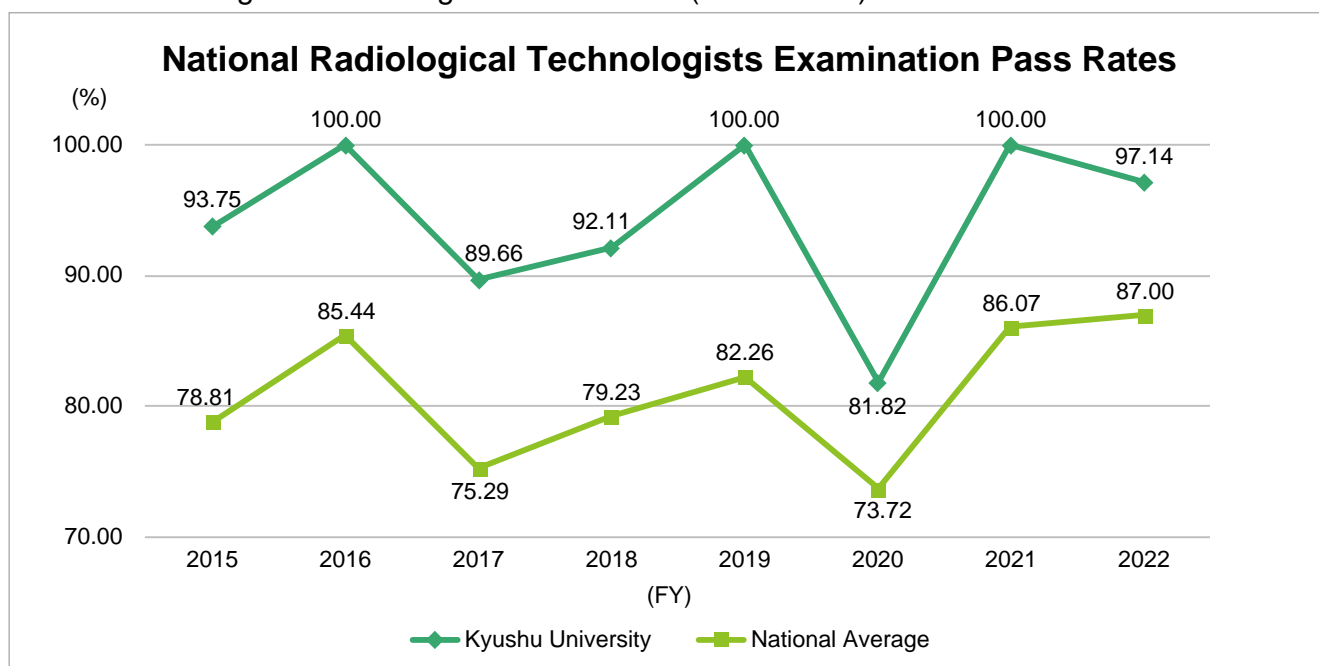

8-2. Success in Qualification and Employment Examinations (Continued)

National Radiological Technologists Examination (Pass Rates)

- The figures for Kyushu University's pass rate indicate the number of only new graduates who passed the examination, divided by the total number who took the examination.
- The figures for the national average indicate the number of new and previous graduates who passed the examination, divided by the total number who took the examination.