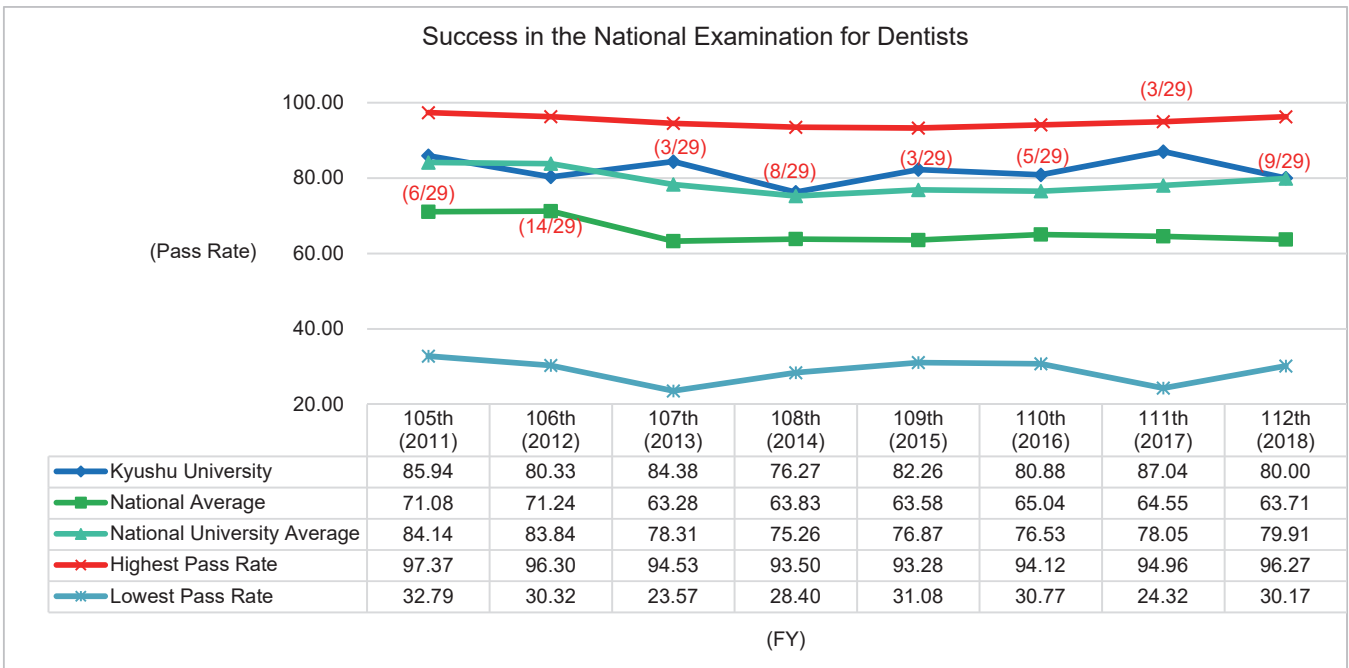

The National Examination for Dentist (Pass Rates)

• Figures show the number of new and previous graduates who passed the examination, divided by the total number who took the examination.
• Figures in parentheses indicate the following: (Kyushu University's Ranking/Total number)

*Source: MHLW website, Status of Success on National Examination for Dentists by School (<https://www.mhlw.go.jp/content/10803000/000488440.pdf>)