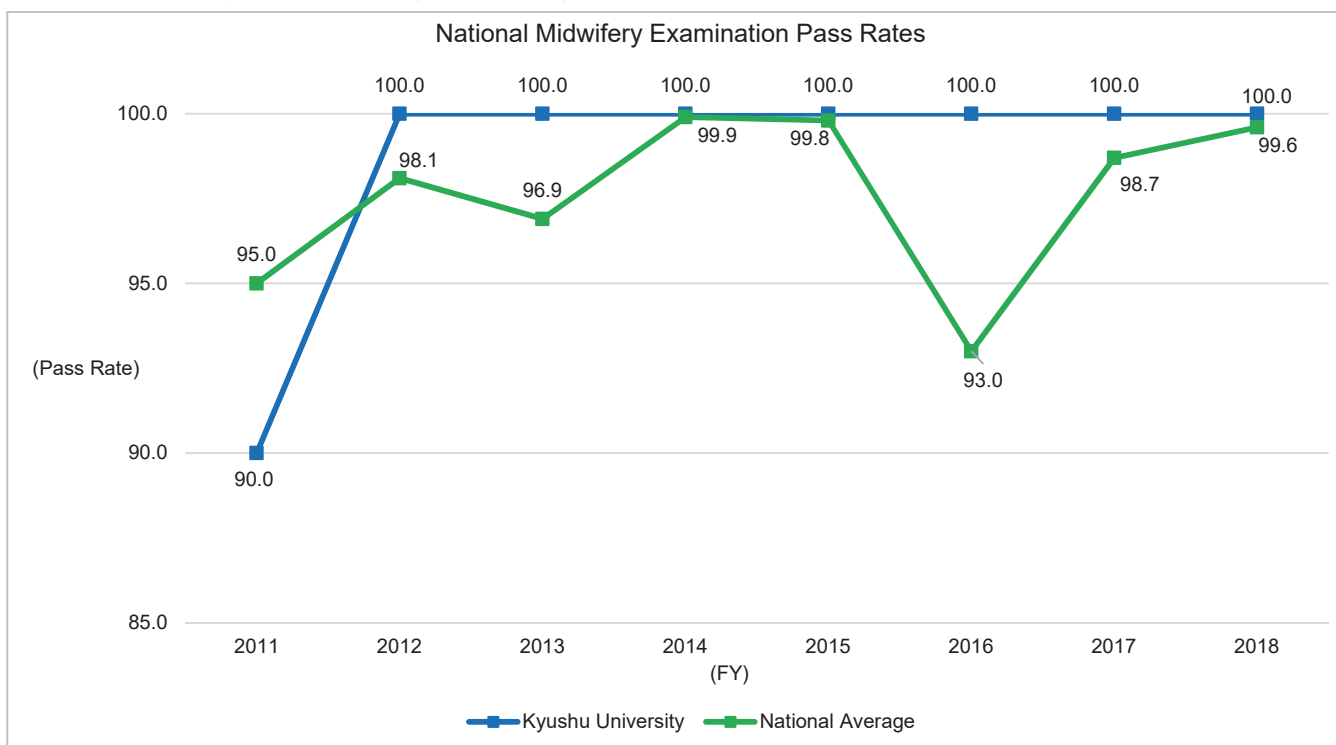

8-2. Success in Qualification and Employment Examinations (Continued)

National Midwifery Examination (Pass Rates)

• Figures for Kyushu University's pass rate show the number of only new graduates who passed the examination, divided by the total number who took the examination.
• Figures for the national average show the number of new and previous graduates who passed the examination, divided by the total number who took the examination.

*Source: Kango Iryo Shingaku Net (<http://www.ishin.jp/support/kokka/>)