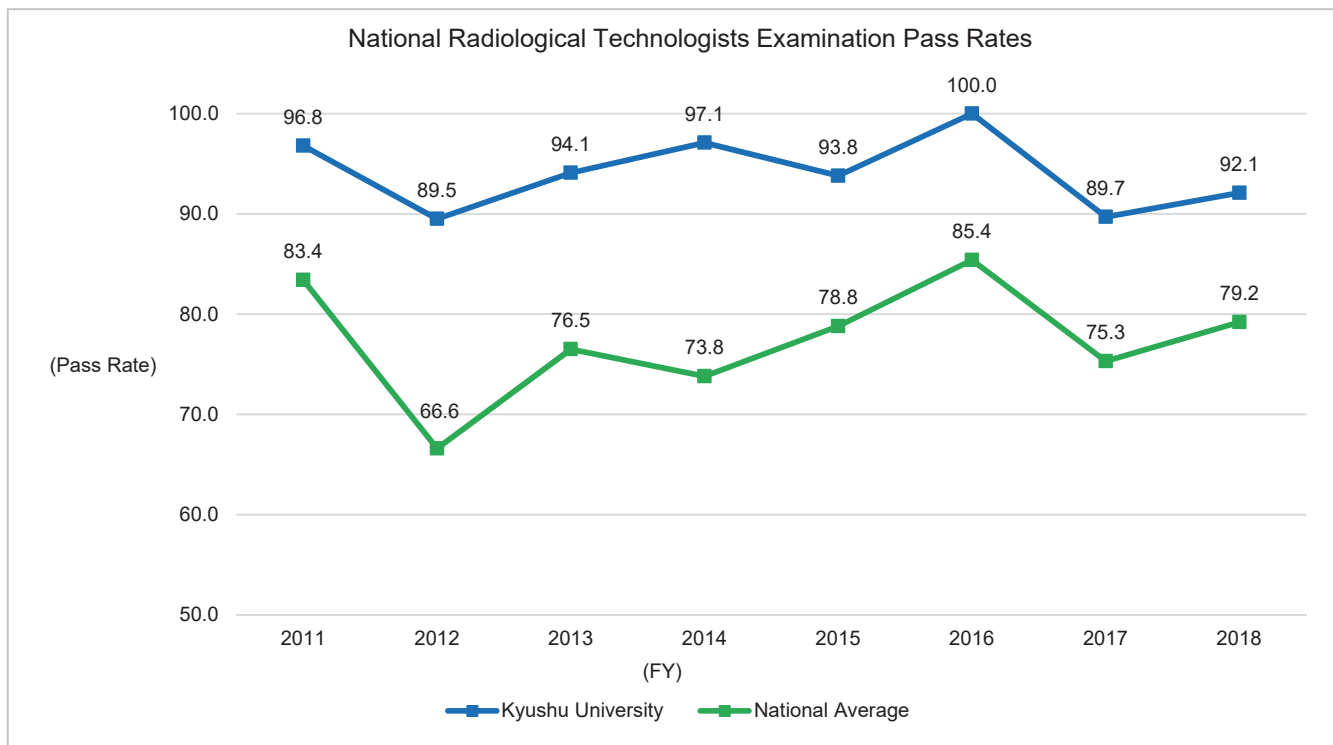

8-2. Success in Qualification and Employment Examinations (Continued)

National Radiological Technologists Examination (Pass Rates)

• Figures for Kyushu University's pass rate show the number of only new graduates who passed the examination, divided by the total number who took the examination.
• Figures for the national average show the number of new and previous graduates who passed the examination, divided by the total number who took the examination.

*Source: Kango Iryo Shingaku Net (<http://www.ishin.jp/support/kokka/>)