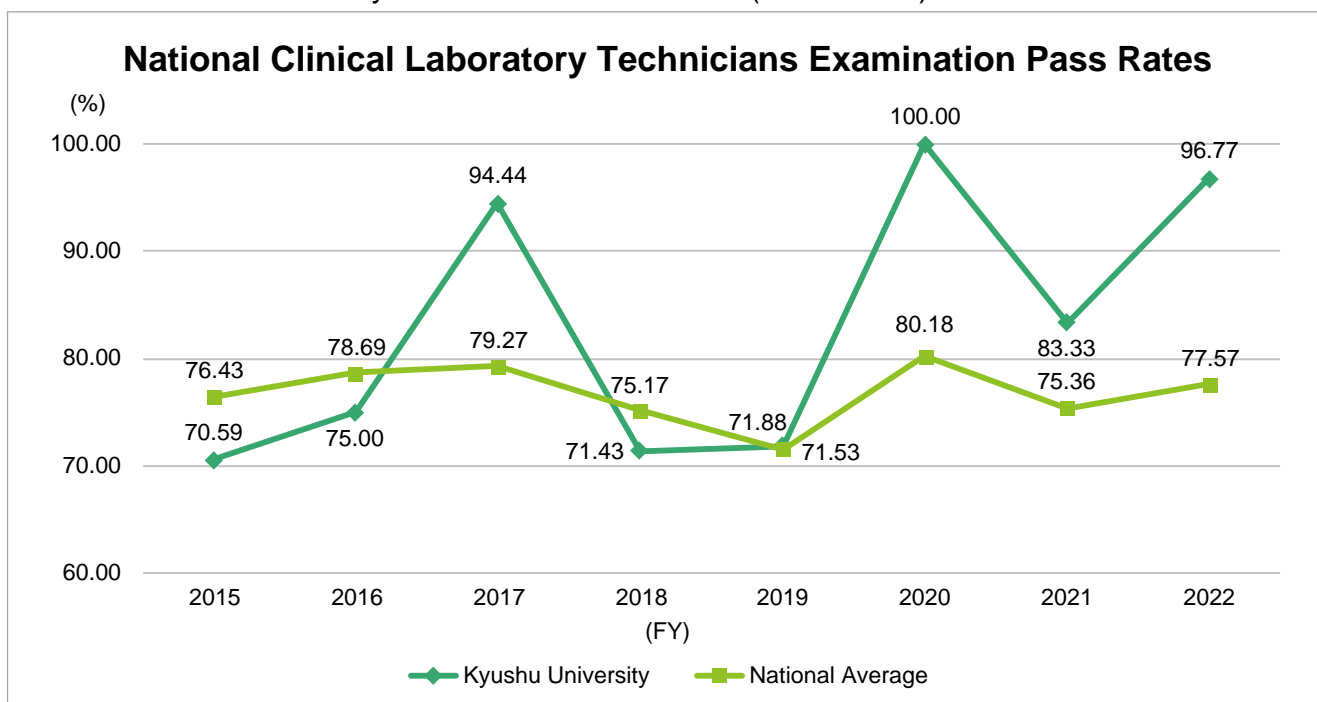

8-2. Success in Qualification and Employment Examinations (Continued)

National Midwifery Examination (Pass Rates)

- The figures for Kyushu University's pass rate indicate the number of only new graduates who passed the examination, divided by the total number who took the examination.
- The figures for the national average indicate the number of new and previous graduates who passed the examination, divided by the total number who took the examination.

Source: MHLW, Status of Success on National Midwifery Examination by School

National Clinical Laboratory Technicians Examination (Pass Rates)

- The figures for Kyushu University's pass rate indicate the number of only new graduates who passed the examination, divided by the total number who took the examination.
- The figures for the national average indicate the number of new and previous graduates who passed the examination, divided by the total number who took the examination.