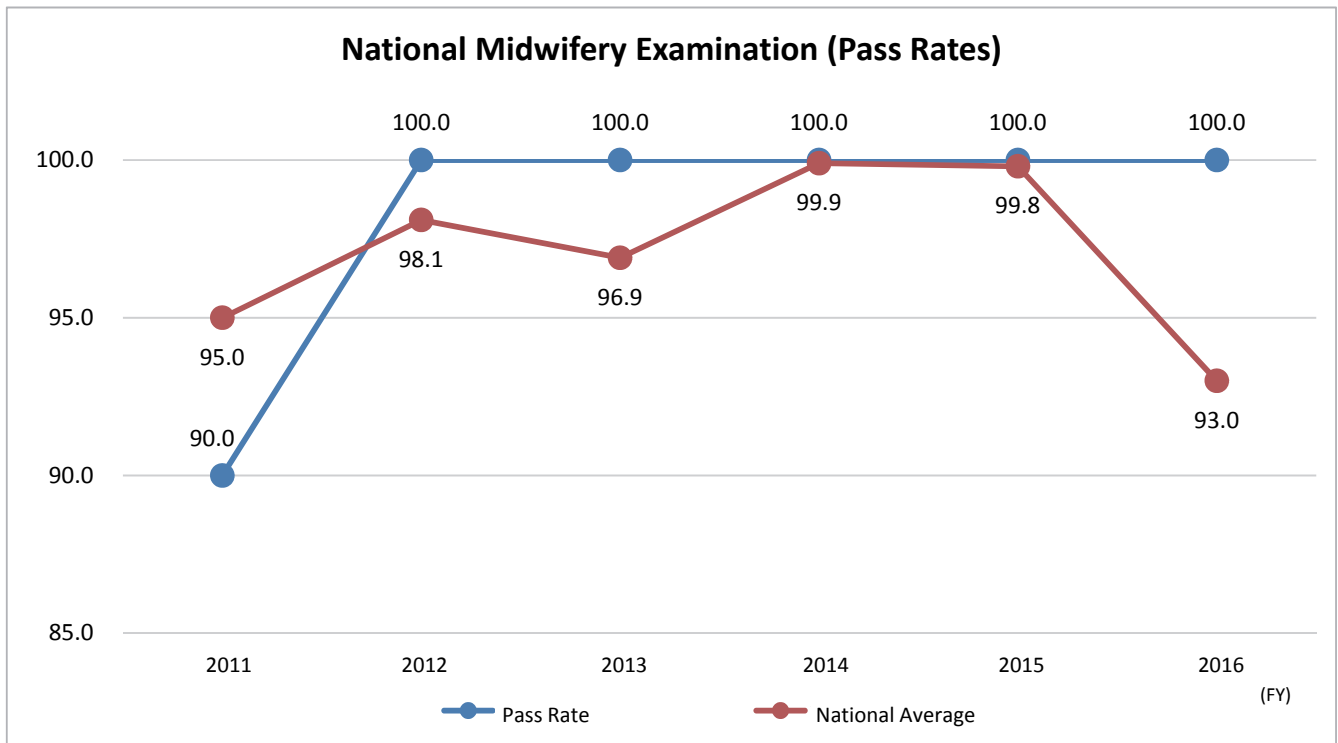

8-2. Success in Qualification and Employment Examinations (continued)

[National Midwifery Examination (Pass Rates)]

*Source: Kango Iryo Shingaku Net (<http://www.ishin.jp/support/kokka/>)