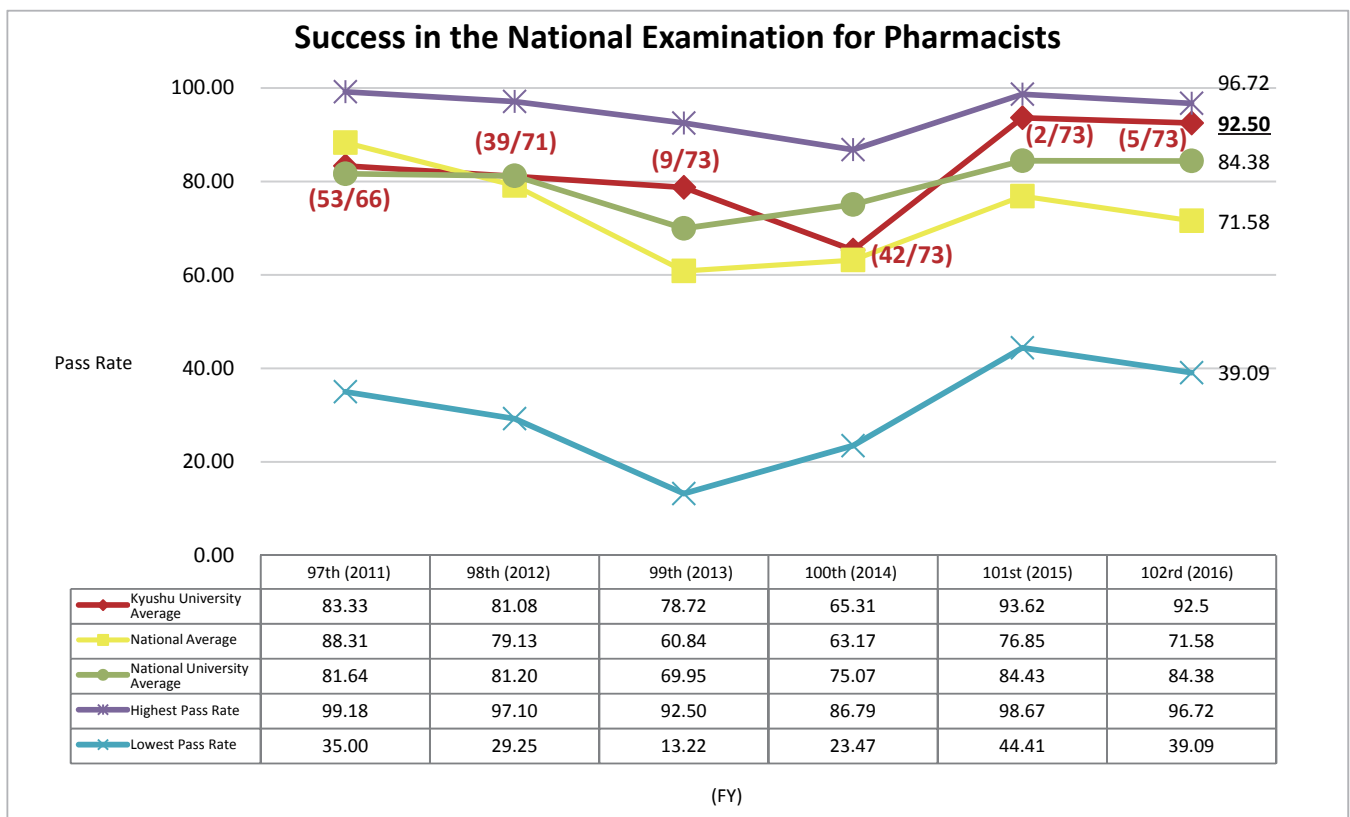

8-2. Success in Qualification and Employment Examinations (continued)

[National Examination for Pharmacists (Pass Rates)]

- The National Examination for Pharmacists is open to those who have graduated from a six-year program, so the figures below cover the period from FY2011.
- Figures show the number of new and previous graduates who passed the examination, divided by the total number who took the examination.
- Figures in parentheses indicate the following: (Kyushu University's ranking / Total number)

*Source: MHLW website
<http://www.mhlw.go.jp/stf/houdou/0000157911.html>