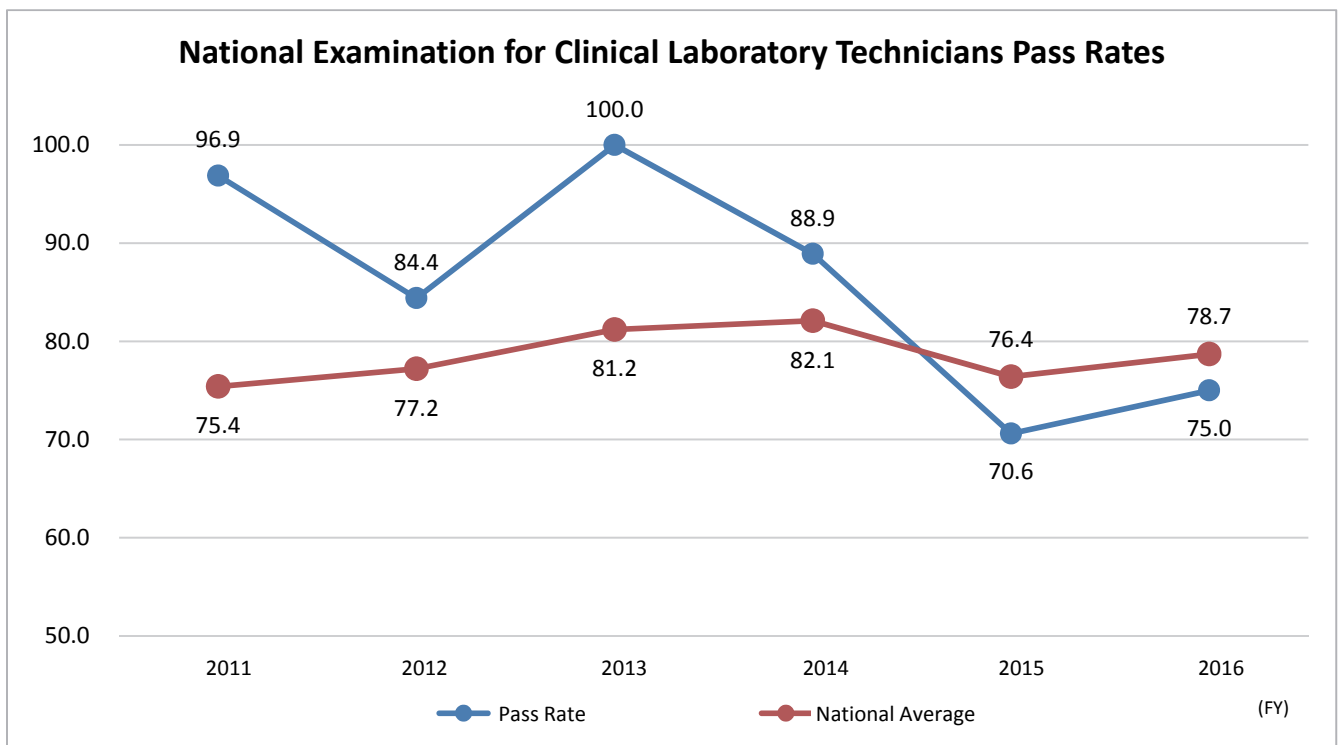

[National Examination for Clinical Laboratory Technicians (Pass Rates)]

*Source: Kango Iryo Shingaku Net (<http://www.ishin.jp/support/kokka/>)