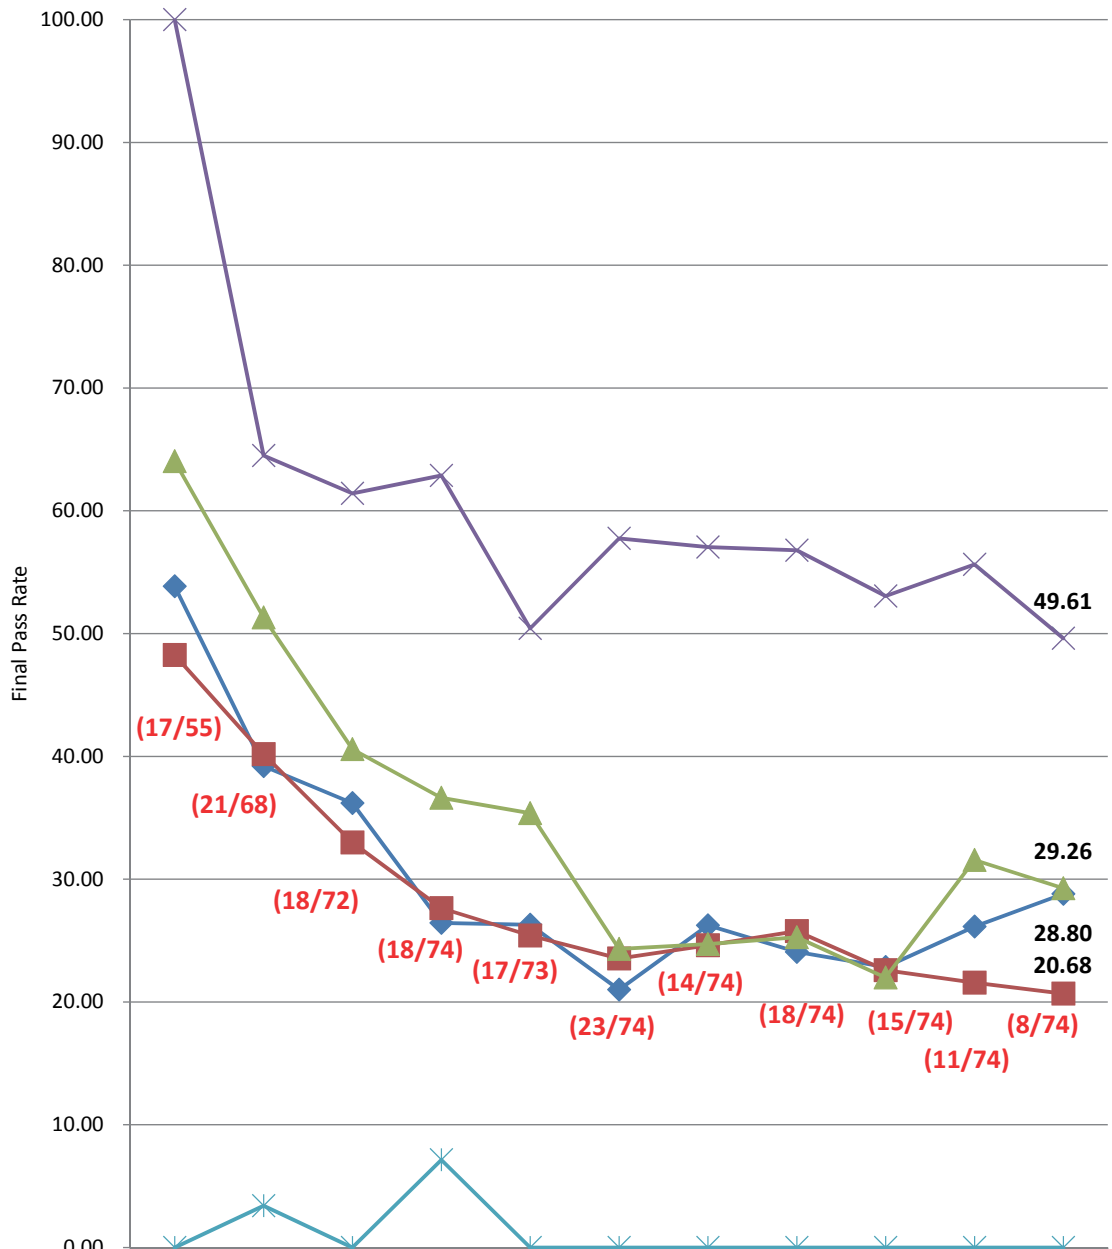

## 8. Success in Qualification Examinations

### 8-1. Pass Rates in the Bar Examination

The national average is on a downward trend since 2014. Looking at the situation of Kyushu University, the final pass rate is on the rise.

◆ Trends in Pass Rates ◆