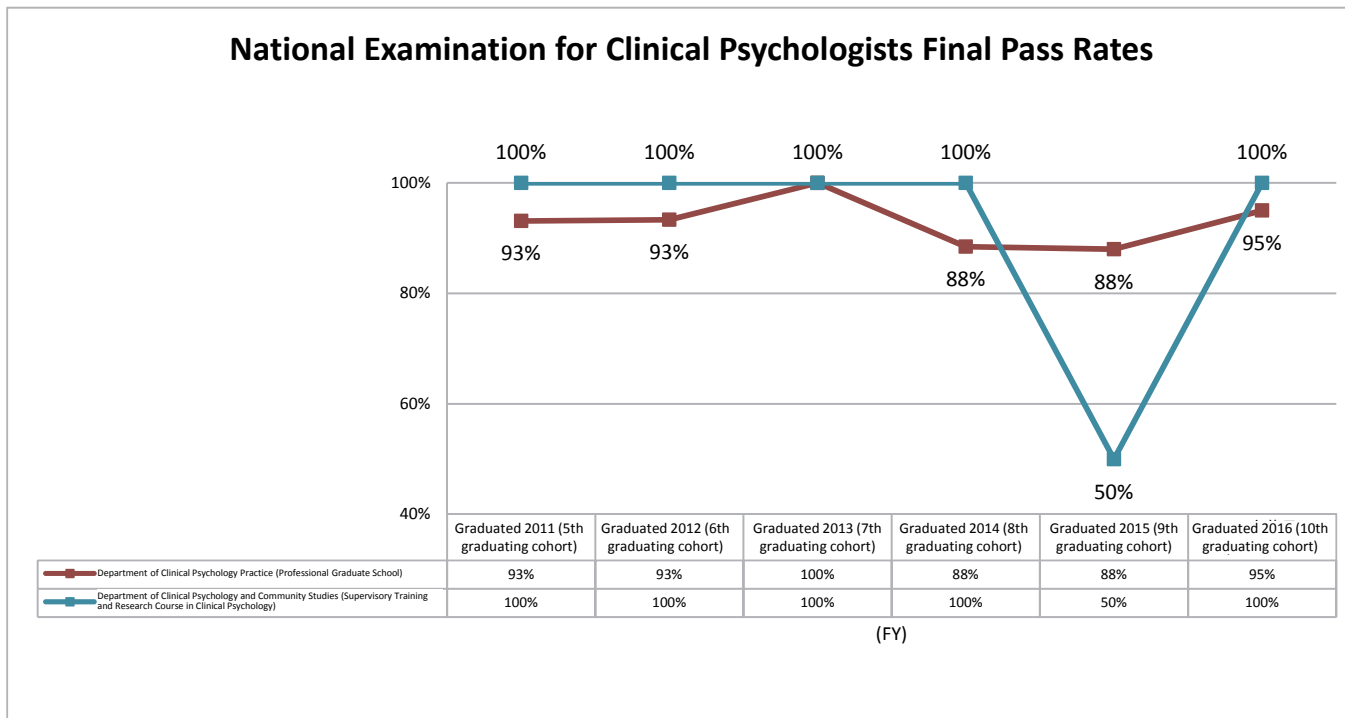

[National Examination for Clinical Psychologists (Pass Rates)]

*Source: Graduate School of Human-Environment Studies Department of Clinical Psychology Practice (Professional Graduate School)
Graduate School of Human-Environment Studies Department of Clinical Psychology and Community Studies (Supervisory Training and Research Course in Clinical Psychology (Graduate School) admissions guide