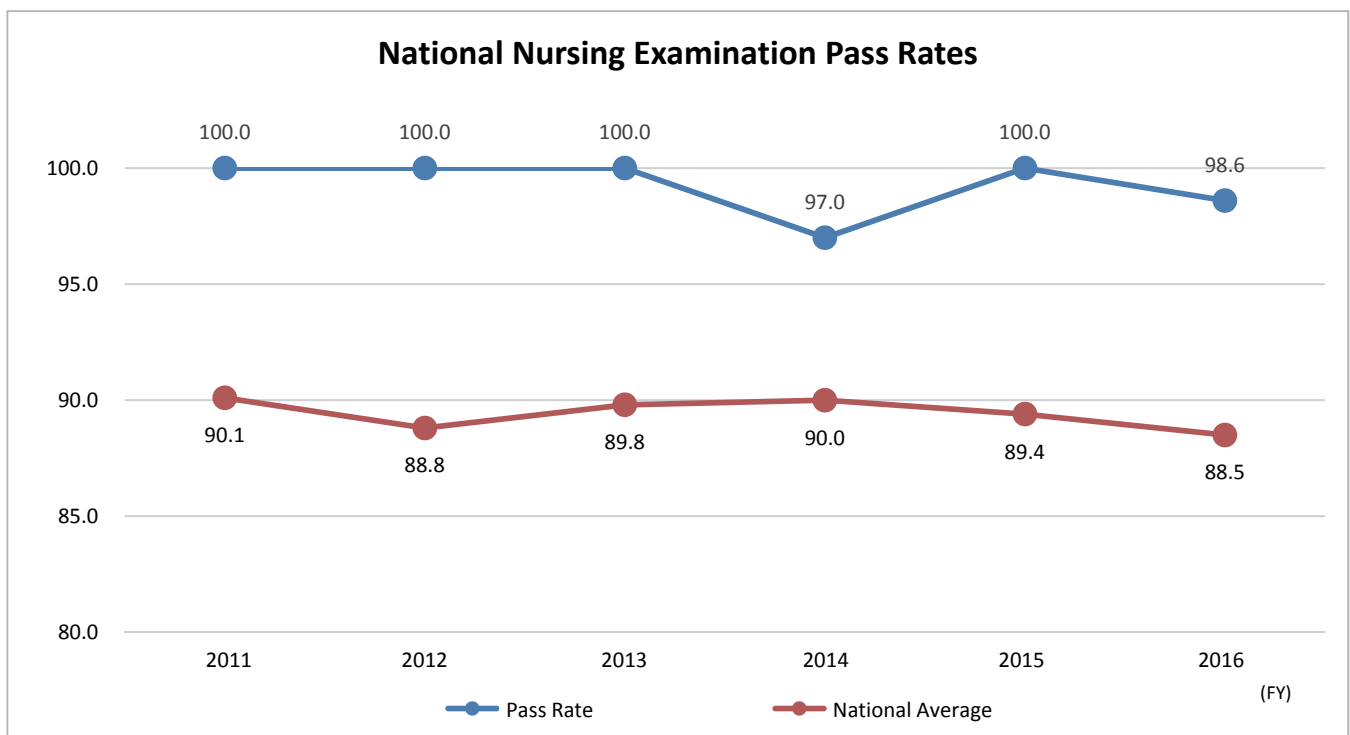

[National Nursing Examination (Pass Rates)]

*Source: Kango Iryo Shingaku Net (<http://www.ishin.jp/support/kokka/>)