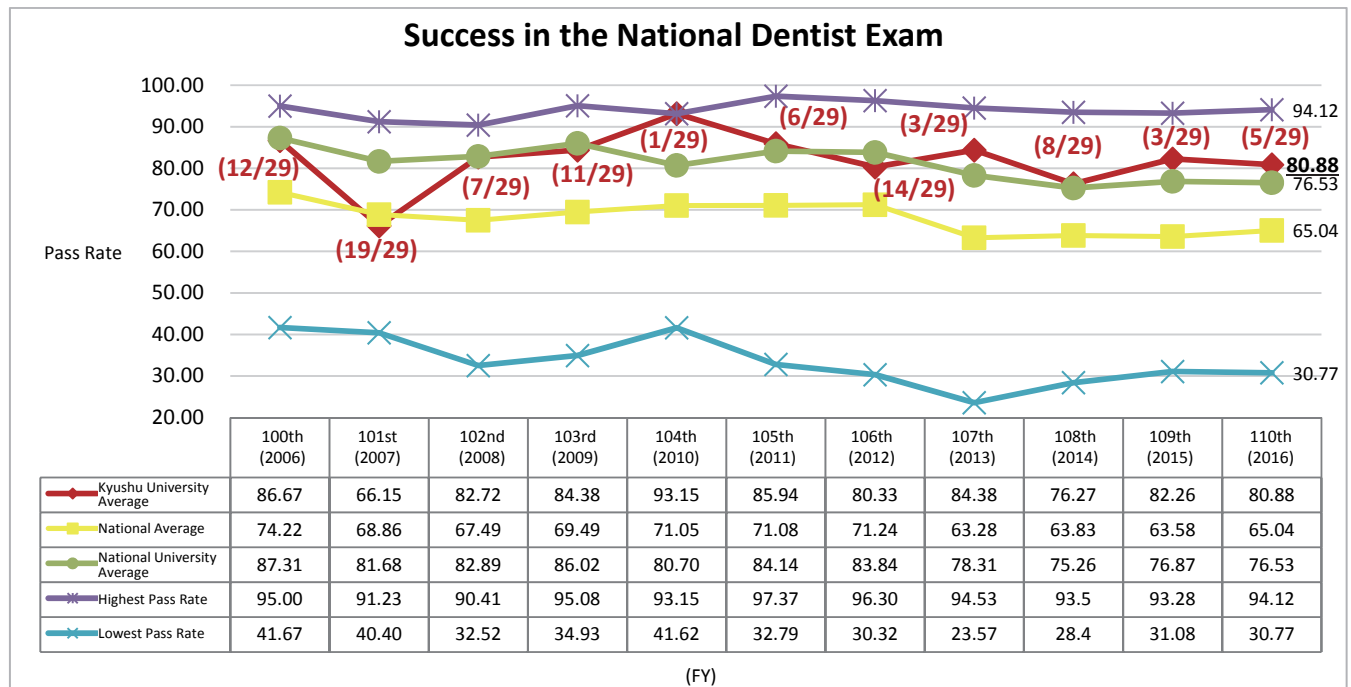

[National Dentist Exam (Pass Rates)]

- Figures show the number of new and previous graduates who passed the examination, divided by the total number who took the examination.
- Figures in parentheses indicate the following: (Kyushu University's ranking / Total number)

*Source: White Cross website for dental practitioners (<https://www.whitecross.co.jp/articles/view/442/0>)