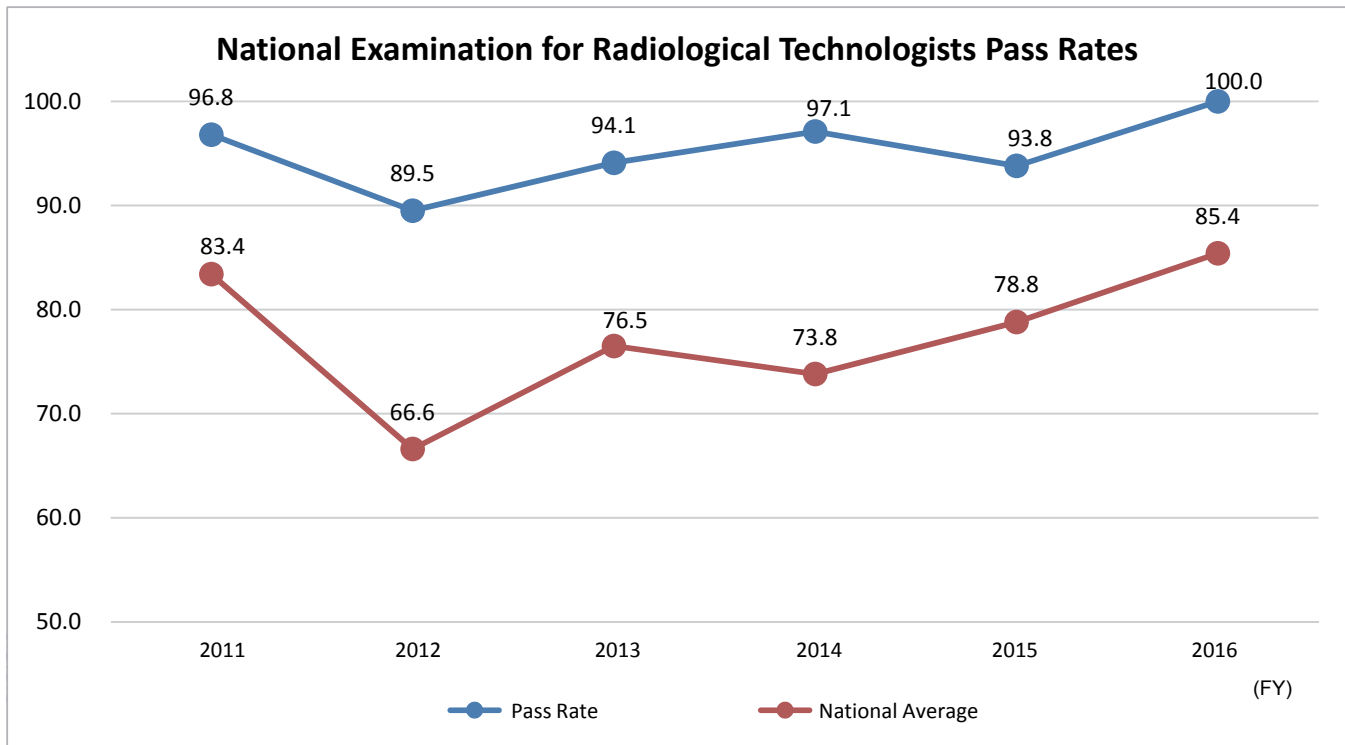

8-2. Success in Qualification and Employment Examinations (continued)

[National Examination for Radiological Technologists (Pass Rates)]

*Source: Kango Iryo Shingaku Net (<http://www.ishin.jp/support/kokka/>)