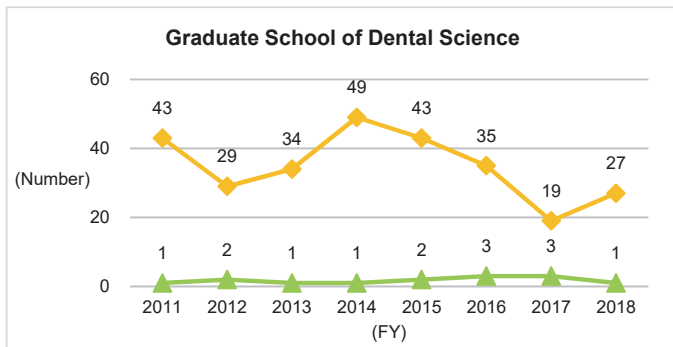

6-4-2. Number of Doctoral Graduates and Award Status of Doctoral Degrees by Dissertation (by School) (Continued)

◆ Doctorate   ▲ Dissertation PhD

*Source: Kyushu University Information