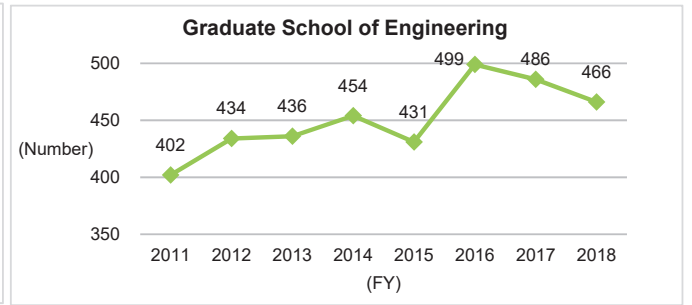

6-2-2. Number of Master's Graduates and Status of Master's Degree Awards (by School)

*Source: Kyushu University Information