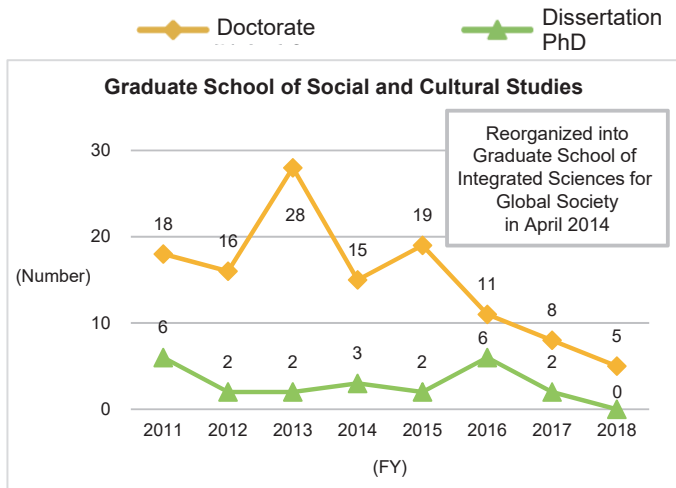

6-4-2. Number of Doctoral Graduates and Award Status of Doctoral Degrees by Dissertation (by School)

*Source: Kyushu University Information