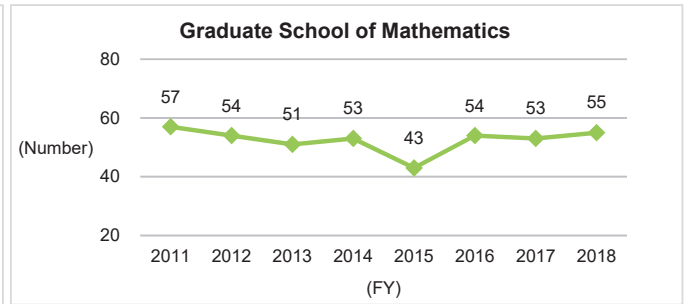

6-2-2. Number of Master's Graduates and Status of Master's Degree Awards (by School)

*Source: Kyushu University Information