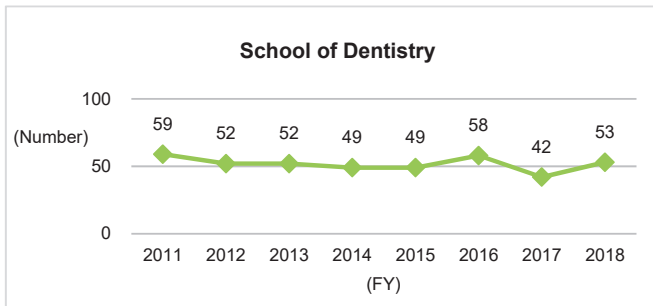

6. Graduate Degrees Conferred (as of April 1 each year)

6-1. Number of Undergraduate Graduates

6-1-1. Number of Undergraduate Graduates (Overall)

Although the number of graduates from undergraduate schools is trending slightly upward on the nationwide scale, the trend at Kyushu University is sideways. Viewed by undergraduate school, although there are fluctuations on a single-year basis, over the long term, it is moving sideways.

◆Kyushu University◆

*Source: *Kyushu University Information*

◆Nationwide: National, Public, and Private Universities◆

*Source: MEXT, *Basic School Survey Annual Statistics: Numbers Graduating*

6-1-2. Number of Undergraduate Graduates (by School)

Graduate Degrees Conferred

*Source: Kyushu University Information

6-2. Number of Master's Graduates and Status of Master's Degree Awards

6-2-1. Number of Master's Graduates and Status of Master's Degree Awards (Overall)