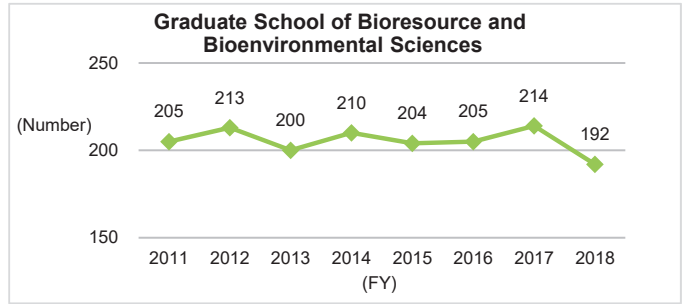

6. Graduate Degrees Conferred (as of April 1 each year)

6-1. Number of Undergraduate Graduates

6-1-1. Number of Undergraduate Graduates (Overall)

Although the number of graduates from undergraduate schools is trending slightly upward on the nationwide scale, the trend at Kyushu University is sideways. Viewed by undergraduate school, although there are fluctuations on a single-year basis, over the long term, it is moving sideways.

The trend in downwards on the nationwide scale, but is on a rising trend at Kyushu University. Perhaps because it has been able to secure a stable supply of applicants from Kyushu University itself.

◆ Kyushu University ◆

*Source: Kyushu University Information

◆ Nationwide: National, Public, and Private Universities ◆

*Source: MEXT, Basic School Survey Annual Statistics: Numbers Graduating

6-2-2. Number of Master's Graduates and Status of Master's Degree Awards (by School)

*Source: Kyushu University Information

6-2-2. Number of Master's Graduates and Status of Master's Degree Awards (by School) (Continued)

*Source: Kyushu University Information

6-3. Number of Professional Degree Program Graduates