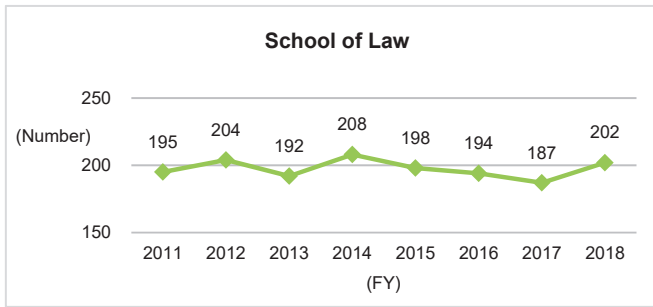

6. Graduate Degrees Conferred (as of April 1 each year)

6-1. Number of Undergraduate Graduates

6-1-1. Number of Undergraduate Graduates (Overall)

Although the number of graduates from undergraduate schools is trending slightly upward on the nationwide scale, the trend at Kyushu University is sideways. Viewed by undergraduate school, although there are fluctuations on a single-year basis, over the long term, it is moving sideways.

◆Kyushu University◆

*Source: *Kyushu University Information*

◆Nationwide: National, Public, and Private Universities◆

*Source: MEXT, *Basic School Survey Annual Statistics: Numbers Graduating*

6-1-2. Number of Undergraduate Graduates (by School)

Graduate Degrees Conferred

*Source: Kyushu University Information

6-2. Number of Master's Graduates and Status of Master's Degree Awards

6-2-1. Number of Master's Graduates and Status of Master's Degree Awards (Overall)