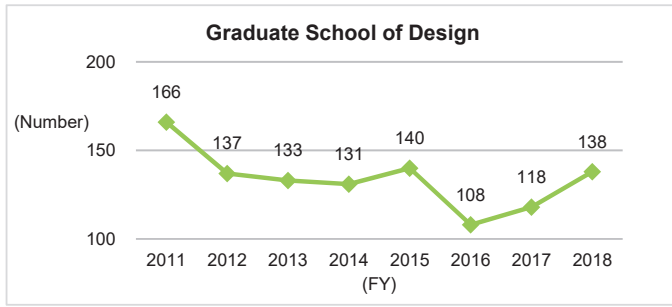

6. Graduate Degrees Conferred (as of April 1 each year)

6-1. Number of Undergraduate Graduates

6-1-1. Number of Undergraduate Graduates (Overall)

Although the number of graduates from undergraduate schools is trending slightly upward on the nationwide scale, the trend at Kyushu University is sideways. Viewed by undergraduate school, although there are fluctuations on a single-year basis, over the long term, it is moving sideways.

The trend in downwards on the nationwide scale, but is on a rising trend at Kyushu University. Perhaps because it has been able to secure a stable supply of applicants from Kyushu University itself.

◆ Kyushu University ◆

*Source: Kyushu University Information

◆ Nationwide: National, Public, and Private Universities ◆

*Source: MEXT, Basic School Survey Annual Statistics: Numbers Graduating

6-2-2. Number of Master's Graduates and Status of Master's Degree Awards (by School)

*Source: Kyushu University Information

6-2-2. Number of Master's Graduates and Status of Master's Degree Awards (by School) (Continued)

*Source: Kyushu University Information

6-3. Number of Professional Degree Program Graduates