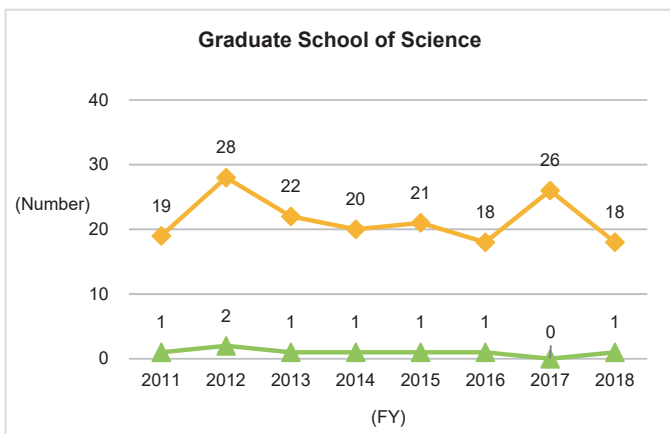

6-4-2. Number of Doctoral Graduates and Award Status of Doctoral Degrees by Dissertation (by School)

*Source: Kyushu University Information