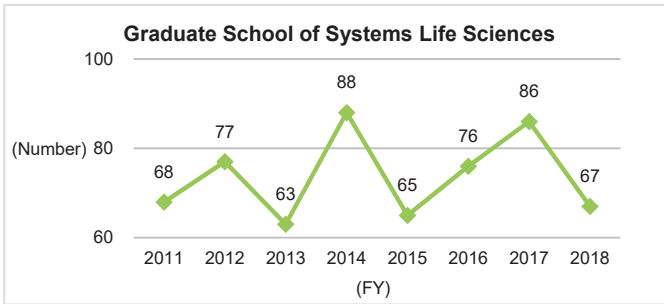

6. Graduate Degrees Conferred (as of April 1 each year)

6-1. Number of Undergraduate Graduates

6-1-1. Number of Undergraduate Graduates (Overall)

Although the number of graduates from undergraduate schools is trending slightly upward on the nationwide scale, the trend at Kyushu University is sideways. Viewed by undergraduate school, although there are fluctuations on a single-year basis, over the long term, it is moving sideways.

Graduate Degrees Conferred

*Source: Kyushu University Information

6-2. Number of Master's Graduates and Status of Master's Degree Awards

6-2-1. Number of Master's Graduates and Status of Master's Degree Awards (Overall)

The trend in downwards on the nationwide scale, but is on a rising trend at Kyushu University. Perhaps because it has been able to secure a stable supply of applicants from Kyushu University itself.

◆ Kyushu University ◆

*Source: Kyushu University Information

◆ Nationwide: National, Public, and Private Universities ◆

*Source: MEXT, Basic School Survey Annual Statistics: Numbers Graduating

6-2-2. Number of Master's Graduates and Status of Master's Degree Awards (by School)