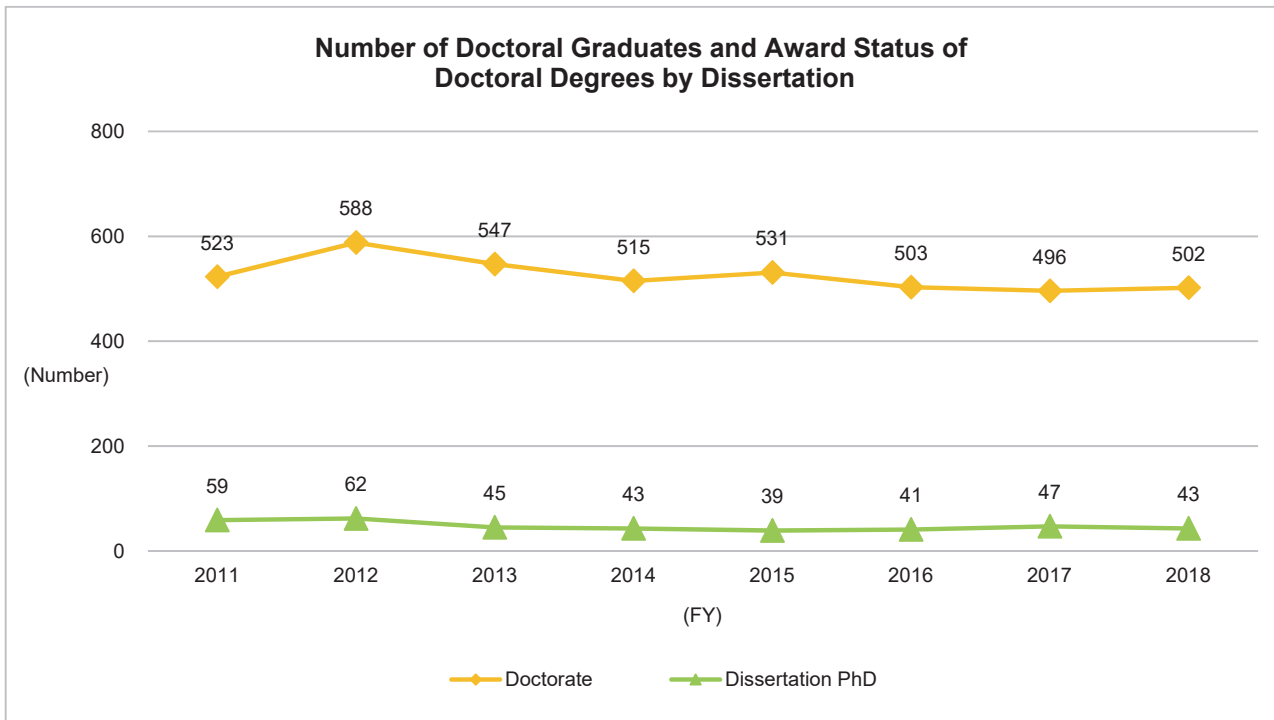

6-4. Number of Doctoral Graduates and Award Status of Doctoral Degrees by Dissertation

6-4-1. Number of Doctoral Graduates and Award Status of Doctoral Degrees by Dissertation (Overall)

No substantial changes have been seen at Kyushu University, but nationwide the number of doctoral graduates has been on a downward trend since FY2013.

◆Kyushu University◆

*Source: Kyushu University Information