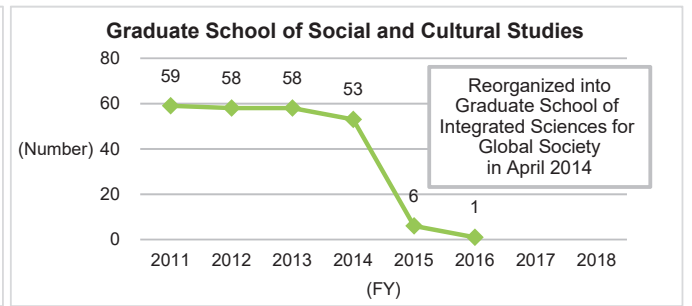

6-2-2. Number of Master's Graduates and Status of Master's Degree Awards (by School)

*Source: Kyushu University Information