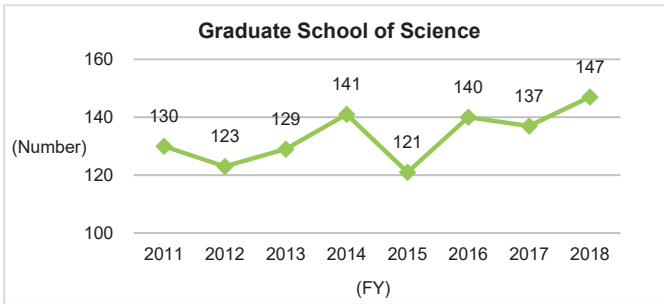

6-2-2. Number of Master's Graduates and Status of Master's Degree Awards (by School)

*Source: Kyushu University Information