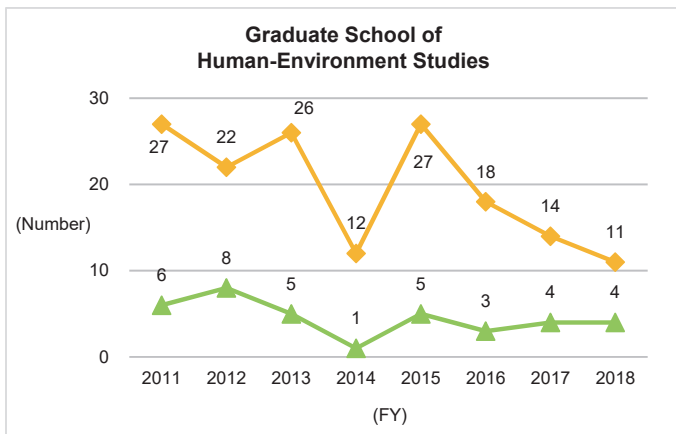

6-4-2. Number of Doctoral Graduates and Award Status of Doctoral Degrees by Dissertation (by School)

*Source: Kyushu University Information