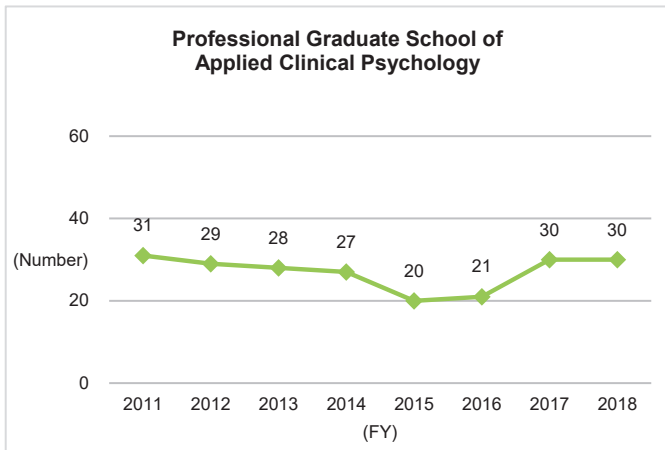

6-3-2. Number of Professional Degree Program Graduates (by School)

*Source: Kyushu University Information