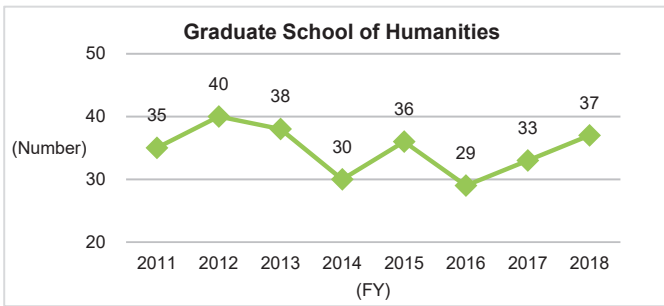

6-2-2. Number of Master's Graduates and Status of Master's Degree Awards (by School)

*Source: Kyushu University Information