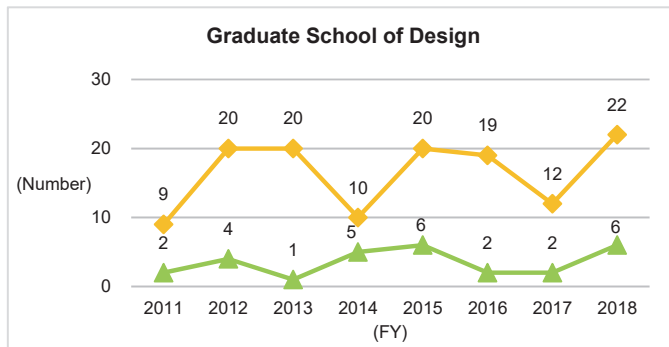

6-4-2. Number of Doctoral Graduates and Award Status of Doctoral Degrees by Dissertation (by School) (Continued)

◆ Doctorate   ▲ Dissertation PhD

*Source: Kyushu University Information