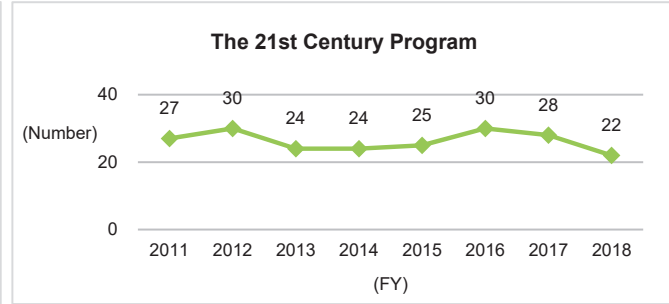

6. Graduate Degrees Conferred (as of April 1 each year)

6-1. Number of Undergraduate Graduates

6-1-1. Number of Undergraduate Graduates (Overall)

Although the number of graduates from undergraduate schools is trending slightly upward on the nationwide scale, the trend at Kyushu University is sideways. Viewed by undergraduate school, although there are fluctuations on a single-year basis, over the long term, it is moving sideways.

◆Kyushu University◆

*Source: *Kyushu University Information*

◆Nationwide: National, Public, and Private Universities◆

*Source: MEXT, *Basic School Survey Annual Statistics: Numbers Graduating*

6-1-2. Number of Undergraduate Graduates (by School)

Graduate Degrees Conferred

*Source: Kyushu University Information

6-2. Number of Master's Graduates and Status of Master's Degree Awards

6-2-1. Number of Master's Graduates and Status of Master's Degree Awards (Overall)