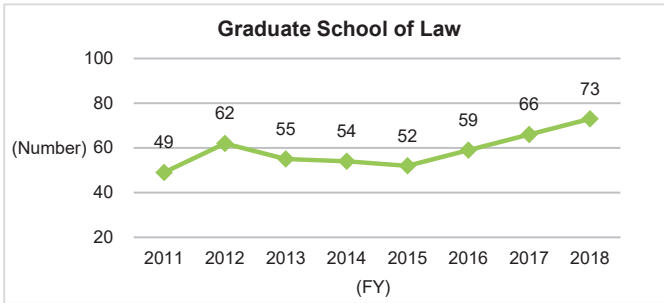

6-2-2. Number of Master's Graduates and Status of Master's Degree Awards (by School)

*Source: Kyushu University Information