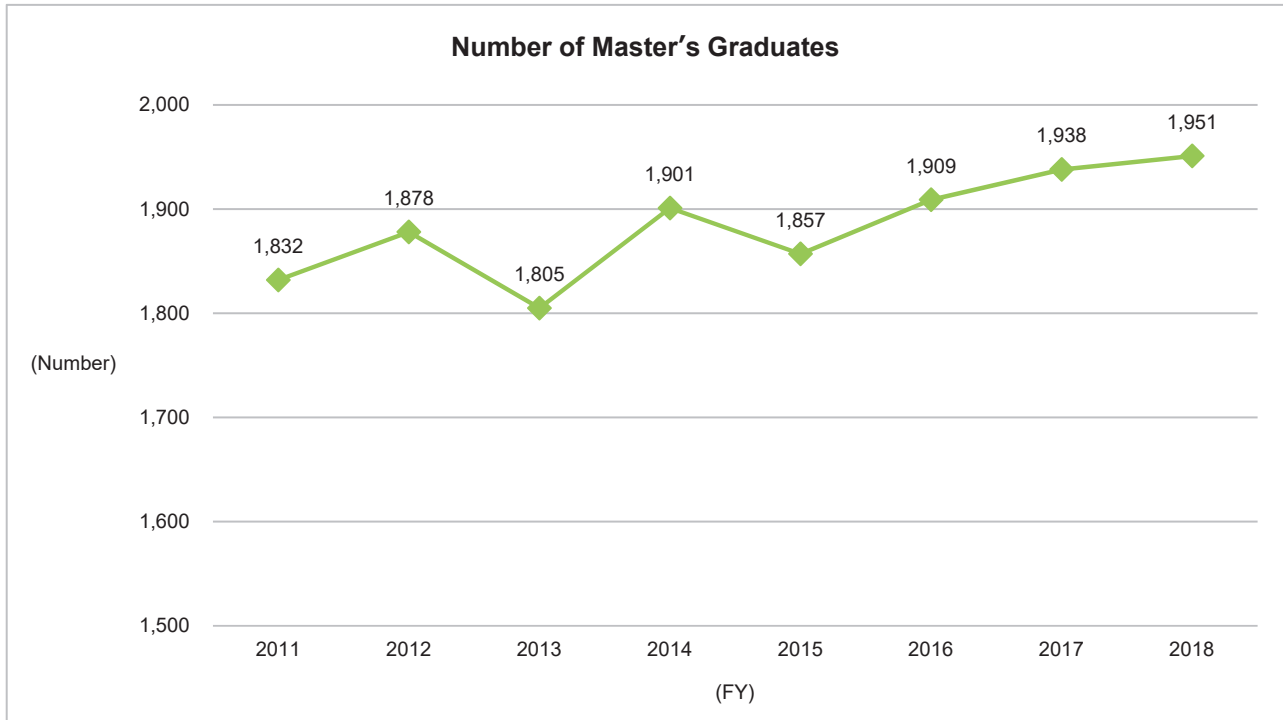

6. Graduate Degrees Conferred (as of April 1 each year)

6-1. Number of Undergraduate Graduates

6-1-1. Number of Undergraduate Graduates (Overall)

Although the number of graduates from undergraduate schools is trending slightly upward on the nationwide scale, the trend at Kyushu University is sideways. Viewed by undergraduate school, although there are fluctuations on a single-year basis, over the long term, it is moving sideways.

Graduate Degrees Conferred

*Source: Kyushu University Information

6-2. Number of Master's Graduates and Status of Master's Degree Awards

6-2-1. Number of Master's Graduates and Status of Master's Degree Awards (Overall)

The trend in downwards on the nationwide scale, but is on a rising trend at Kyushu University. Perhaps because it has been able to secure a stable supply of applicants from Kyushu University itself.

◆ Kyushu University ◆