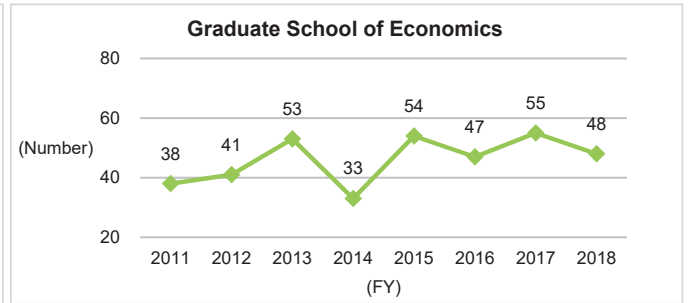

6-2-2. Number of Master's Graduates and Status of Master's Degree Awards (by School)

*Source: Kyushu University Information