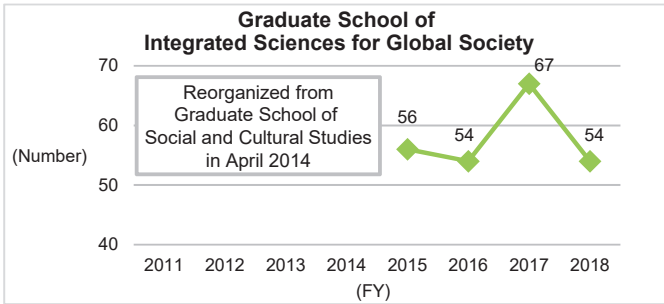

6-2-2. Number of Master's Graduates and Status of Master's Degree Awards (by School)

*Source: Kyushu University Information