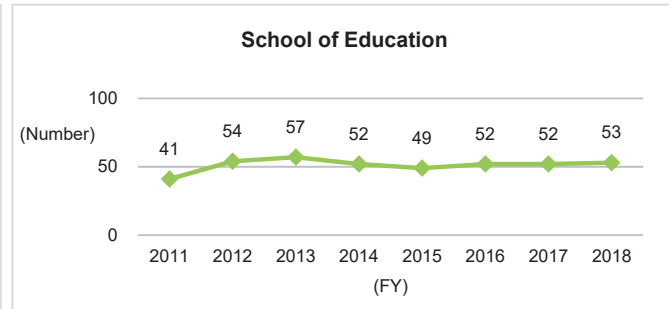

6. Graduate Degrees Conferred (as of April 1 each year)

6-1. Number of Undergraduate Graduates

6-1-1. Number of Undergraduate Graduates (Overall)

Although the number of graduates from undergraduate schools is trending slightly upward on the nationwide scale, the trend at Kyushu University is sideways. Viewed by undergraduate school, although there are fluctuations on a single-year basis, over the long term, it is moving sideways.

◆Kyushu University◆

*Source: *Kyushu University Information*

◆Nationwide: National, Public, and Private Universities◆

*Source: MEXT, *Basic School Survey Annual Statistics: Numbers Graduating*

6-1-2. Number of Undergraduate Graduates (by School)

Graduate Degrees Conferred

*Source: Kyushu University Information

6-2. Number of Master's Graduates and Status of Master's Degree Awards

6-2-1. Number of Master's Graduates and Status of Master's Degree Awards (Overall)