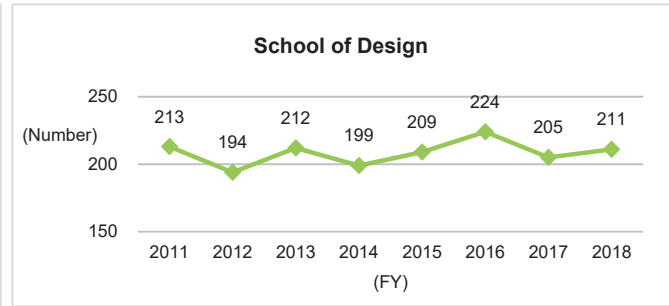

6. Graduate Degrees Conferred (as of April 1 each year)

6-1. Number of Undergraduate Graduates

6-1-1. Number of Undergraduate Graduates (Overall)

Although the number of graduates from undergraduate schools is trending slightly upward on the nationwide scale, the trend at Kyushu University is sideways. Viewed by undergraduate school, although there are fluctuations on a single-year basis, over the long term, it is moving sideways.

◆Kyushu University◆

*Source: *Kyushu University Information*

◆Nationwide: National, Public, and Private Universities◆

*Source: MEXT, *Basic School Survey Annual Statistics: Numbers Graduating*

6-1-2. Number of Undergraduate Graduates (by School)

Graduate Degrees Conferred

*Source: Kyushu University Information

6-2. Number of Master's Graduates and Status of Master's Degree Awards

6-2-1. Number of Master's Graduates and Status of Master's Degree Awards (Overall)