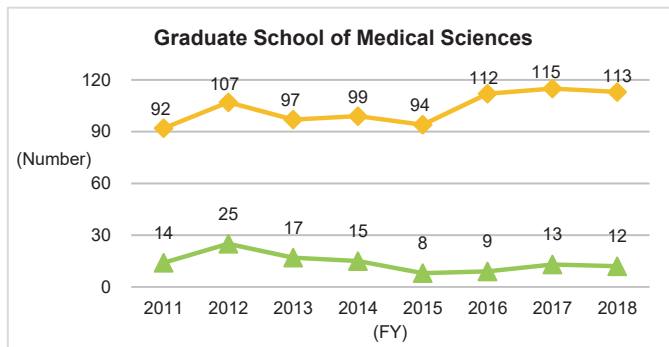

6-4-2. Number of Doctoral Graduates and Award Status of Doctoral Degrees by Dissertation (by School) (Continued)

◆ Doctorate   ▲ Dissertation PhD

*Source: Kyushu University Information