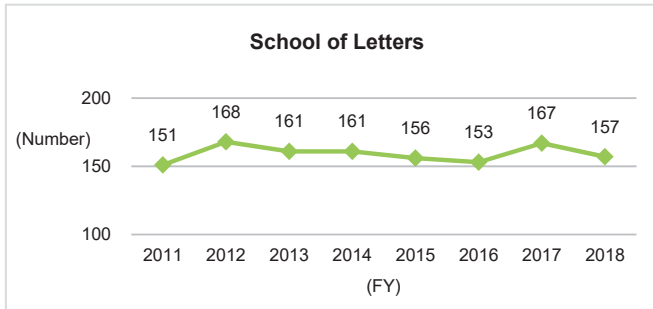

6. Graduate Degrees Conferred (as of April 1 each year)

6-1. Number of Undergraduate Graduates

6-1-1. Number of Undergraduate Graduates (Overall)

Although the number of graduates from undergraduate schools is trending slightly upward on the nationwide scale, the trend at Kyushu University is sideways. Viewed by undergraduate school, although there are fluctuations on a single-year basis, over the long term, it is moving sideways.

◆Kyushu University◆

*Source: *Kyushu University Information*

◆Nationwide: National, Public, and Private Universities◆

*Source: MEXT, *Basic School Survey Annual Statistics: Numbers Graduating*

6-1-2. Number of Undergraduate Graduates (by School)

Graduate Degrees Conferred

*Source: Kyushu University Information

6-2. Number of Master's Graduates and Status of Master's Degree Awards

6-2-1. Number of Master's Graduates and Status of Master's Degree Awards (Overall)