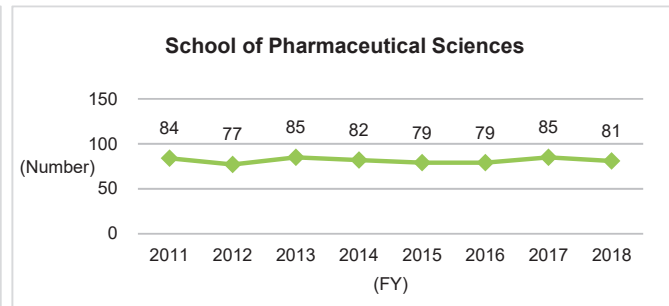

6. Graduate Degrees Conferred (as of April 1 each year)

6-1. Number of Undergraduate Graduates

6-1-1. Number of Undergraduate Graduates (Overall)

Although the number of graduates from undergraduate schools is trending slightly upward on the nationwide scale, the trend at Kyushu University is sideways. Viewed by undergraduate school, although there are fluctuations on a single-year basis, over the long term, it is moving sideways.

◆Kyushu University◆

*Source: *Kyushu University Information*

◆Nationwide: National, Public, and Private Universities◆

*Source: MEXT, *Basic School Survey Annual Statistics: Numbers Graduating*

6-1-2. Number of Undergraduate Graduates (by School)

Graduate Degrees Conferred

*Source: Kyushu University Information

6-2. Number of Master's Graduates and Status of Master's Degree Awards

6-2-1. Number of Master's Graduates and Status of Master's Degree Awards (Overall)