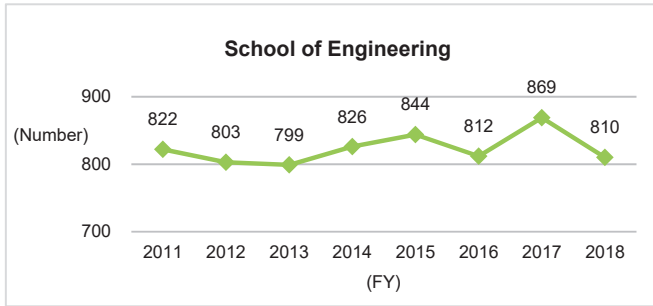

6. Graduate Degrees Conferred (as of April 1 each year)

6-1. Number of Undergraduate Graduates

6-1-1. Number of Undergraduate Graduates (Overall)

Although the number of graduates from undergraduate schools is trending slightly upward on the nationwide scale, the trend at Kyushu University is sideways. Viewed by undergraduate school, although there are fluctuations on a single-year basis, over the long term, it is moving sideways.

◆Kyushu University◆

*Source: *Kyushu University Information*

◆Nationwide: National, Public, and Private Universities◆

*Source: MEXT, *Basic School Survey Annual Statistics: Numbers Graduating*

6-1-2. Number of Undergraduate Graduates (by School)

Graduate Degrees Conferred

*Source: Kyushu University Information

6-2. Number of Master's Graduates and Status of Master's Degree Awards

6-2-1. Number of Master's Graduates and Status of Master's Degree Awards (Overall)