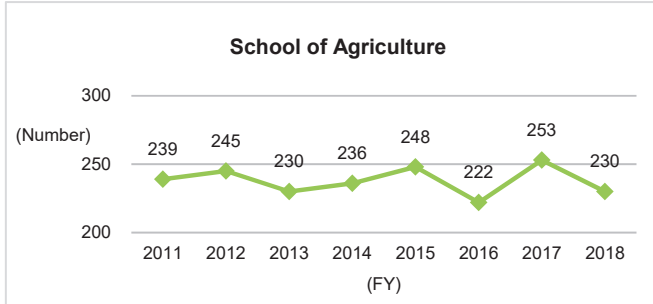

6. Graduate Degrees Conferred (as of April 1 each year)

6-1. Number of Undergraduate Graduates

6-1-1. Number of Undergraduate Graduates (Overall)

Although the number of graduates from undergraduate schools is trending slightly upward on the nationwide scale, the trend at Kyushu University is sideways. Viewed by undergraduate school, although there are fluctuations on a single-year basis, over the long term, it is moving sideways.

◆Kyushu University◆

*Source: *Kyushu University Information*

◆Nationwide: National, Public, and Private Universities◆

*Source: MEXT, *Basic School Survey Annual Statistics: Numbers Graduating*

6-1-2. Number of Undergraduate Graduates (by School)

Graduate Degrees Conferred

*Source: Kyushu University Information

6-2. Number of Master's Graduates and Status of Master's Degree Awards

6-2-1. Number of Master's Graduates and Status of Master's Degree Awards (Overall)