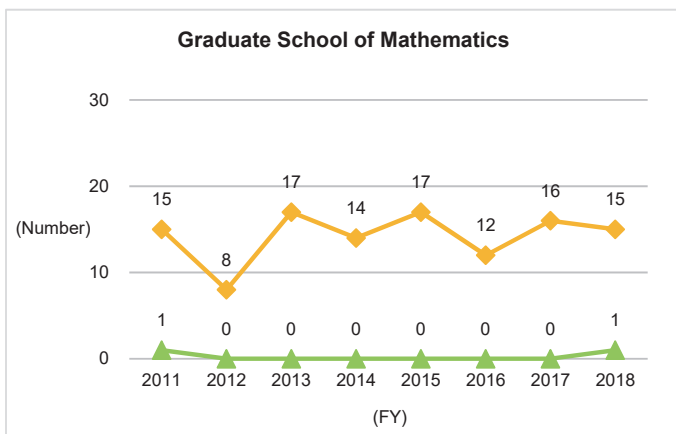

6-4-2. Number of Doctoral Graduates and Award Status of Doctoral Degrees by Dissertation (by School)

*Source: Kyushu University Information