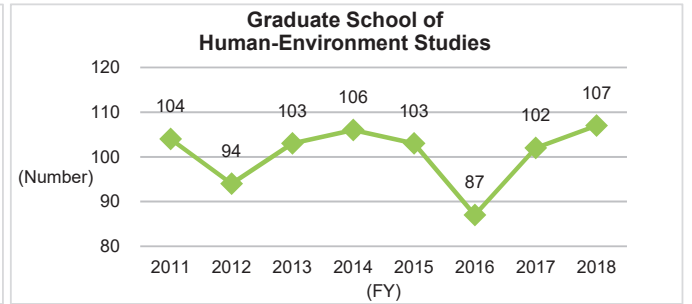

6. Graduate Degrees Conferred (as of April 1 each year)

6-1. Number of Undergraduate Graduates

6-1-1. Number of Undergraduate Graduates (Overall)

Although the number of graduates from undergraduate schools is trending slightly upward on the nationwide scale, the trend at Kyushu University is sideways. Viewed by undergraduate school, although there are fluctuations on a single-year basis, over the long term, it is moving sideways.

Graduate Degrees Conferred

*Source: Kyushu University Information

6-2. Number of Master's Graduates and Status of Master's Degree Awards

6-2-1. Number of Master's Graduates and Status of Master's Degree Awards (Overall)

The trend in downwards on the nationwide scale, but is on a rising trend at Kyushu University. Perhaps because it has been able to secure a stable supply of applicants from Kyushu University itself.

◆ Kyushu University ◆

*Source: Kyushu University Information

◆ Nationwide: National, Public, and Private Universities ◆

*Source: MEXT, Basic School Survey Annual Statistics: Numbers Graduating

6-2-2. Number of Master's Graduates and Status of Master's Degree Awards (by School)