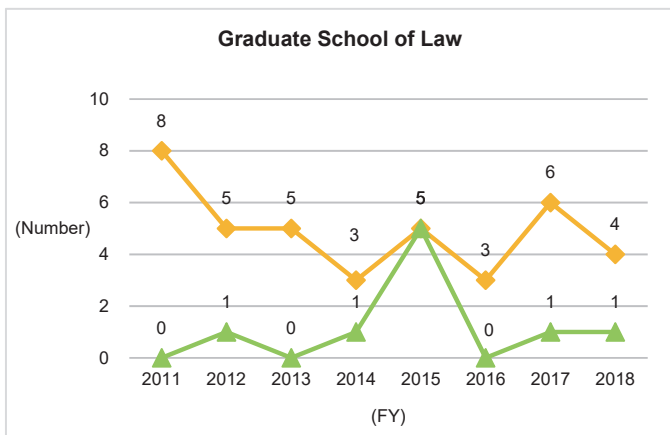

6-4-2. Number of Doctoral Graduates and Award Status of Doctoral Degrees by Dissertation (by School)

*Source: Kyushu University Information