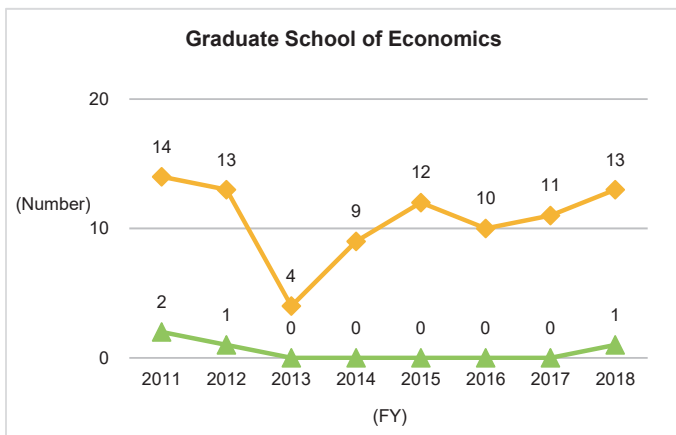

6-4-2. Number of Doctoral Graduates and Award Status of Doctoral Degrees by Dissertation (by School)

*Source: Kyushu University Information