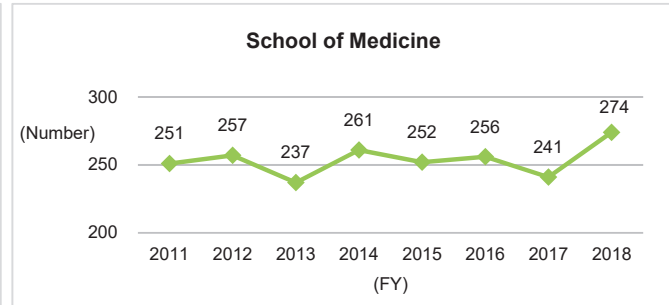

6. Graduate Degrees Conferred (as of April 1 each year)

6-1. Number of Undergraduate Graduates

6-1-1. Number of Undergraduate Graduates (Overall)

Although the number of graduates from undergraduate schools is trending slightly upward on the nationwide scale, the trend at Kyushu University is sideways. Viewed by undergraduate school, although there are fluctuations on a single-year basis, over the long term, it is moving sideways.

◆Kyushu University◆

*Source: *Kyushu University Information*

◆Nationwide: National, Public, and Private Universities◆

*Source: MEXT, *Basic School Survey Annual Statistics: Numbers Graduating*

6-1-2. Number of Undergraduate Graduates (by School)

Graduate Degrees Conferred

*Source: Kyushu University Information

6-2. Number of Master's Graduates and Status of Master's Degree Awards

6-2-1. Number of Master's Graduates and Status of Master's Degree Awards (Overall)