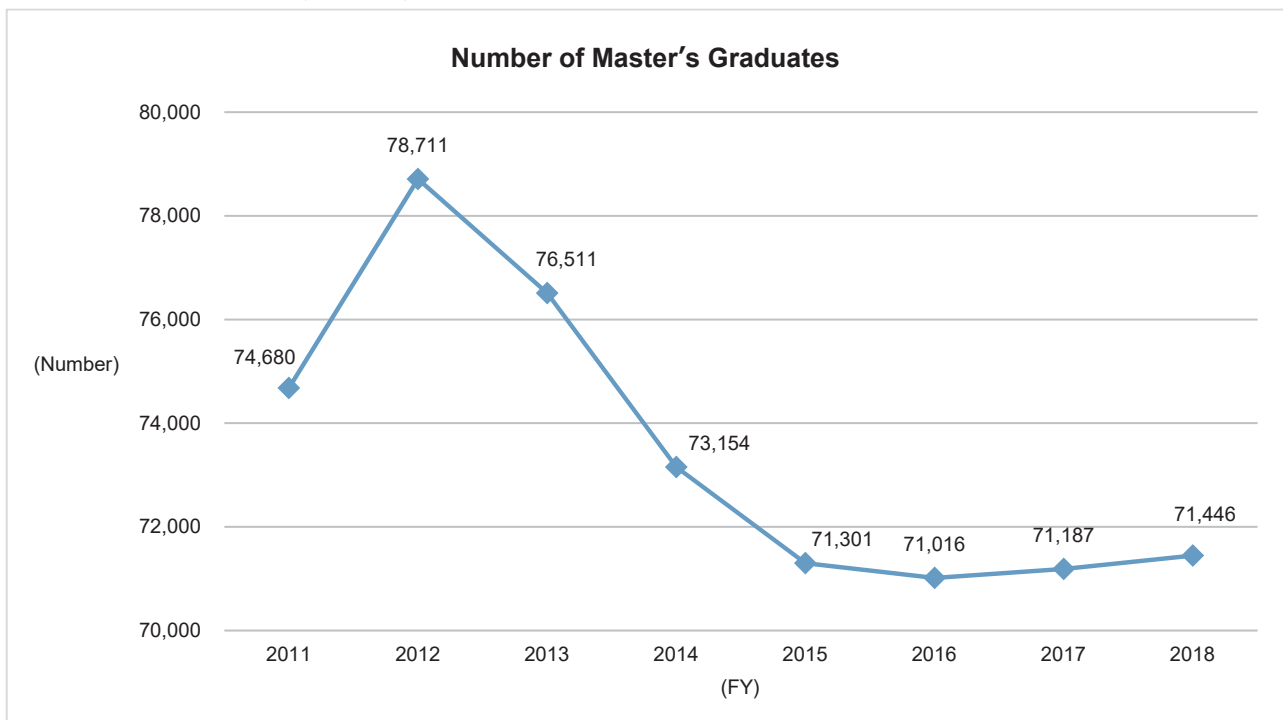

◆ Nationwide: National, Public, and Private Universities ◆

*Source: MEXT, Basic School Survey Annual Statistics: Numbers Graduating