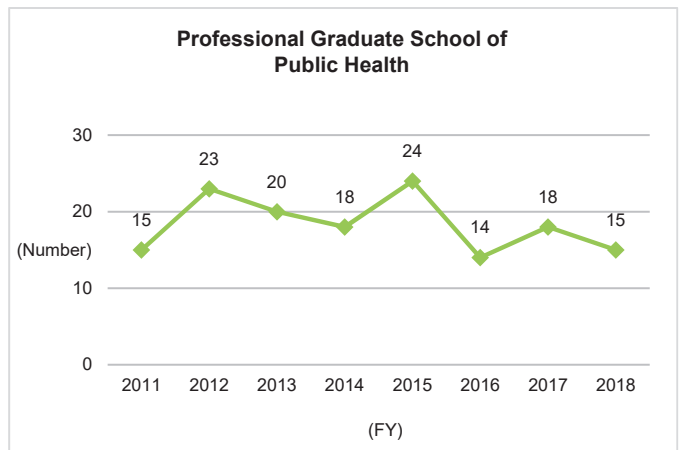

6-3-2. Number of Professional Degree Program Graduates (by School)

*Source: Kyushu University Information