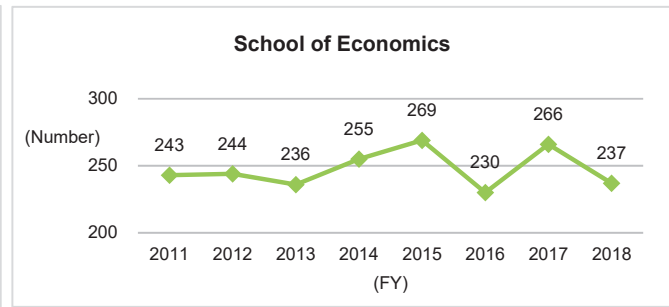

6. Graduate Degrees Conferred (as of April 1 each year)

6-1. Number of Undergraduate Graduates

6-1-1. Number of Undergraduate Graduates (Overall)

Although the number of graduates from undergraduate schools is trending slightly upward on the nationwide scale, the trend at Kyushu University is sideways. Viewed by undergraduate school, although there are fluctuations on a single-year basis, over the long term, it is moving sideways.

◆Kyushu University◆

*Source: *Kyushu University Information*

◆Nationwide: National, Public, and Private Universities◆

*Source: MEXT, *Basic School Survey Annual Statistics: Numbers Graduating*

6-1-2. Number of Undergraduate Graduates (by School)

Graduate Degrees Conferred

*Source: Kyushu University Information

6-2. Number of Master's Graduates and Status of Master's Degree Awards

6-2-1. Number of Master's Graduates and Status of Master's Degree Awards (Overall)

The trend in downwards on the nationwide scale, but is on a rising trend at Kyushu University. Perhaps because it has been able to secure a stable supply of applicants from Kyushu University itself.

◆ Kyushu University ◆