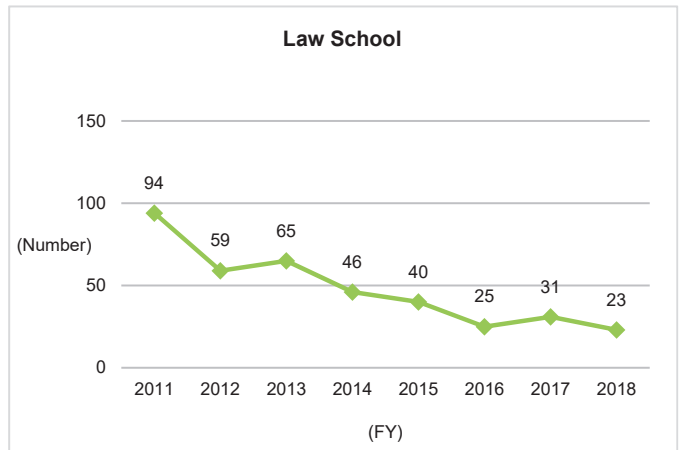

6-3-2. Number of Professional Degree Program Graduates (by School)

*Source: Kyushu University Information