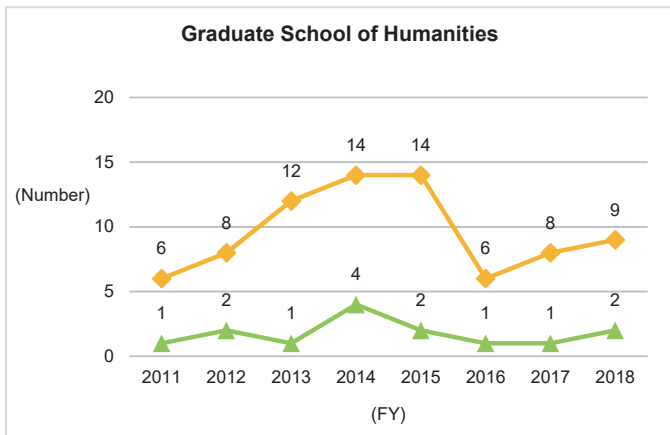

6-4-2. Number of Doctoral Graduates and Award Status of Doctoral Degrees by Dissertation (by School)

*Source: Kyushu University Information