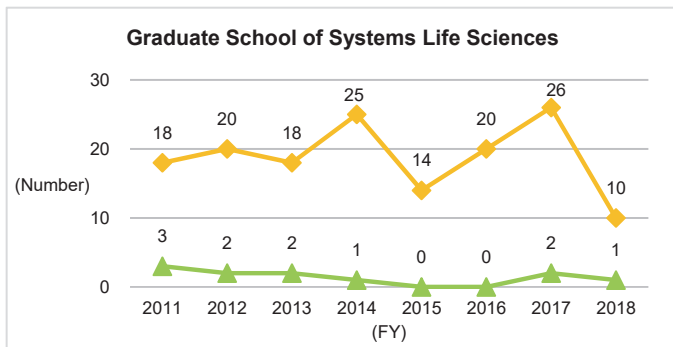

6-4-2. Number of Doctoral Graduates and Award Status of Doctoral Degrees by Dissertation (by School) (Continued)

◆ Doctorate   ▲ Dissertation PhD

*Source: Kyushu University Information