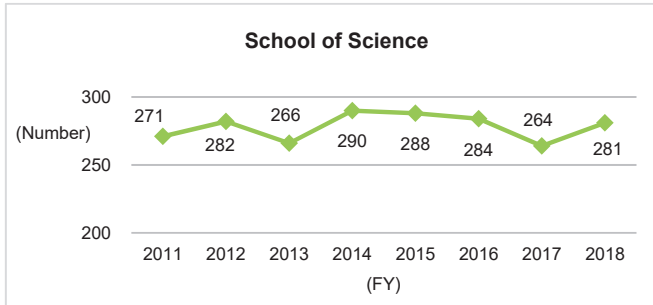

6. Graduate Degrees Conferred (as of April 1 each year)

6-1. Number of Undergraduate Graduates

6-1-1. Number of Undergraduate Graduates (Overall)

Although the number of graduates from undergraduate schools is trending slightly upward on the nationwide scale, the trend at Kyushu University is sideways. Viewed by undergraduate school, although there are fluctuations on a single-year basis, over the long term, it is moving sideways.

◆Kyushu University◆

*Source: *Kyushu University Information*

◆Nationwide: National, Public, and Private Universities◆

*Source: MEXT, *Basic School Survey Annual Statistics: Numbers Graduating*

6-1-2. Number of Undergraduate Graduates (by School)

Graduate Degrees Conferred

*Source: Kyushu University Information

6-2. Number of Master's Graduates and Status of Master's Degree Awards

6-2-1. Number of Master's Graduates and Status of Master's Degree Awards (Overall)