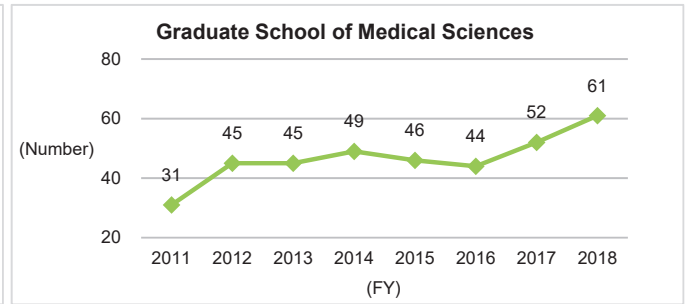

6-2-2. Number of Master's Graduates and Status of Master's Degree Awards (by School)

*Source: Kyushu University Information