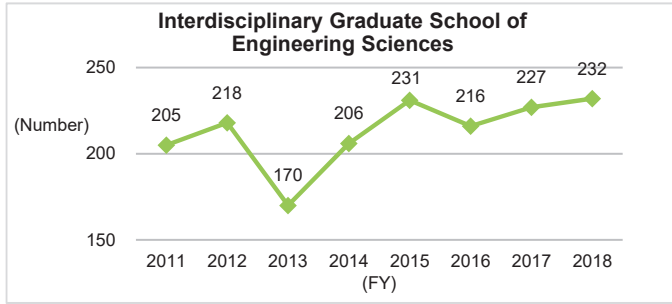

6. Graduate Degrees Conferred (as of April 1 each year)

6-1. Number of Undergraduate Graduates

6-1-1. Number of Undergraduate Graduates (Overall)

Although the number of graduates from undergraduate schools is trending slightly upward on the nationwide scale, the trend at Kyushu University is sideways. Viewed by undergraduate school, although there are fluctuations on a single-year basis, over the long term, it is moving sideways.

The trend in downwards on the nationwide scale, but is on a rising trend at Kyushu University. Perhaps because it has been able to secure a stable supply of applicants from Kyushu University itself.

◆ Kyushu University ◆

*Source: Kyushu University Information

◆ Nationwide: National, Public, and Private Universities ◆

*Source: MEXT, Basic School Survey Annual Statistics: Numbers Graduating

6-2-2. Number of Master's Graduates and Status of Master's Degree Awards (by School)

*Source: Kyushu University Information

6-2-2. Number of Master's Graduates and Status of Master's Degree Awards (by School) (Continued)

*Source: Kyushu University Information

6-3. Number of Professional Degree Program Graduates