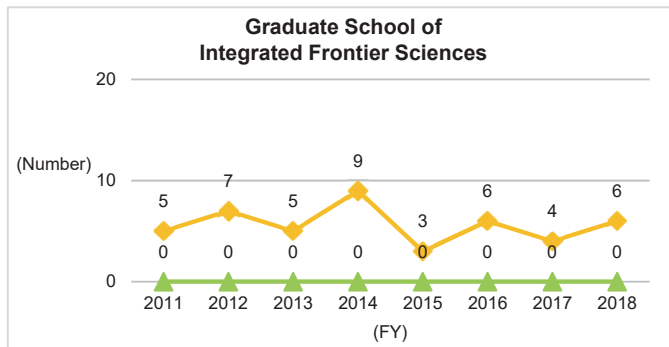

6-4-2. Number of Doctoral Graduates and Award Status of Doctoral Degrees by Dissertation (by School) (Continued)

◆ Doctorate   ▲ Dissertation PhD

*Source: Kyushu University Information