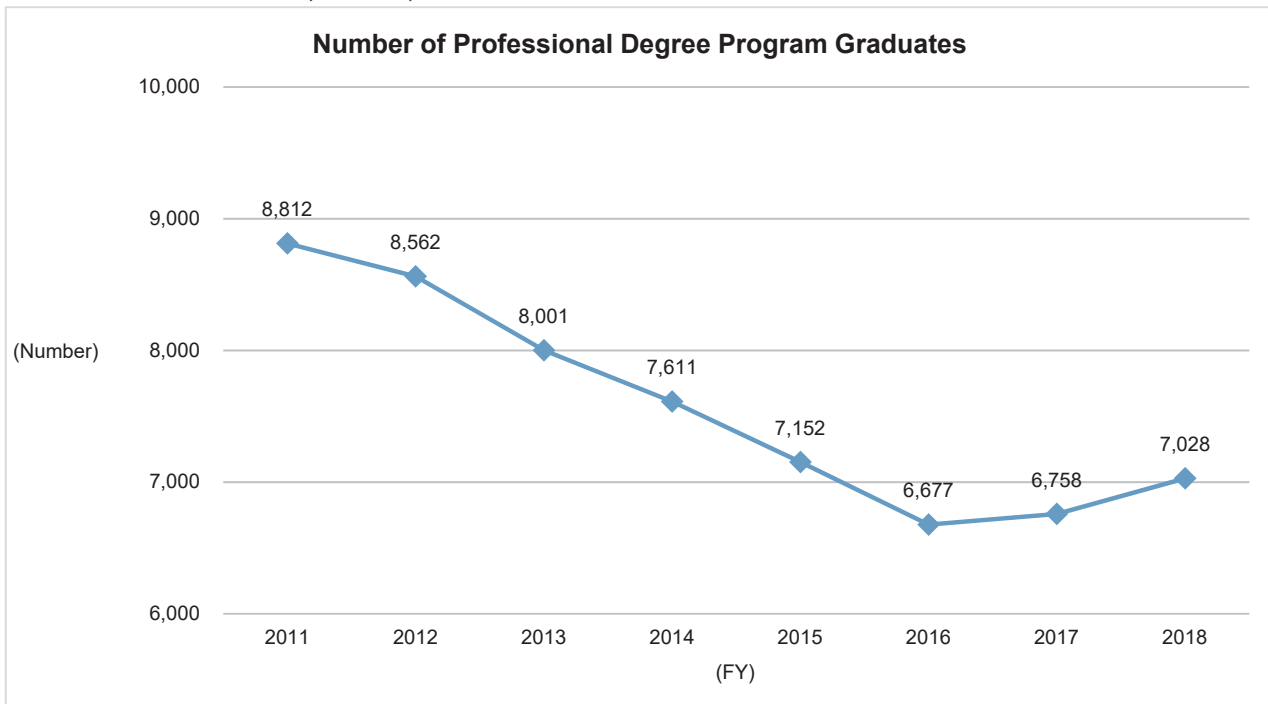

◆Nationwide: National, Public, and Private Universities◆

*Source: MEXT, *Basic School Survey Annual Statistics: Numbers Graduating*