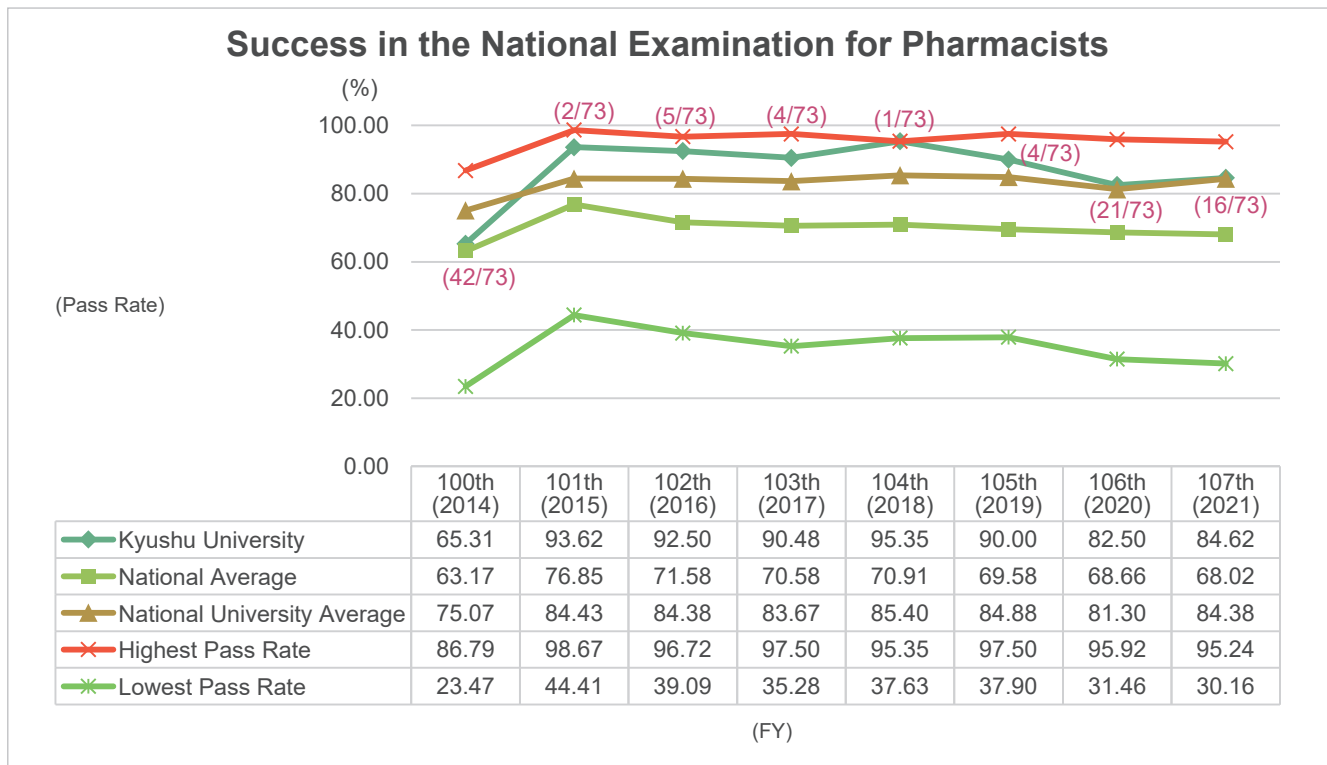

8-2. Success in Qualification and Employment Examinations (Continued)

The National Examination for Pharmacists (Pass Rates)

- Figures show the number of new and previous graduates who passed the examination, divided by the total number who took the examination.
- Figures in parentheses indicate the following: (Kyushu University's Ranking/Total number)

Source: MHLW, Status of Success on National Examination for Pharmacists by University