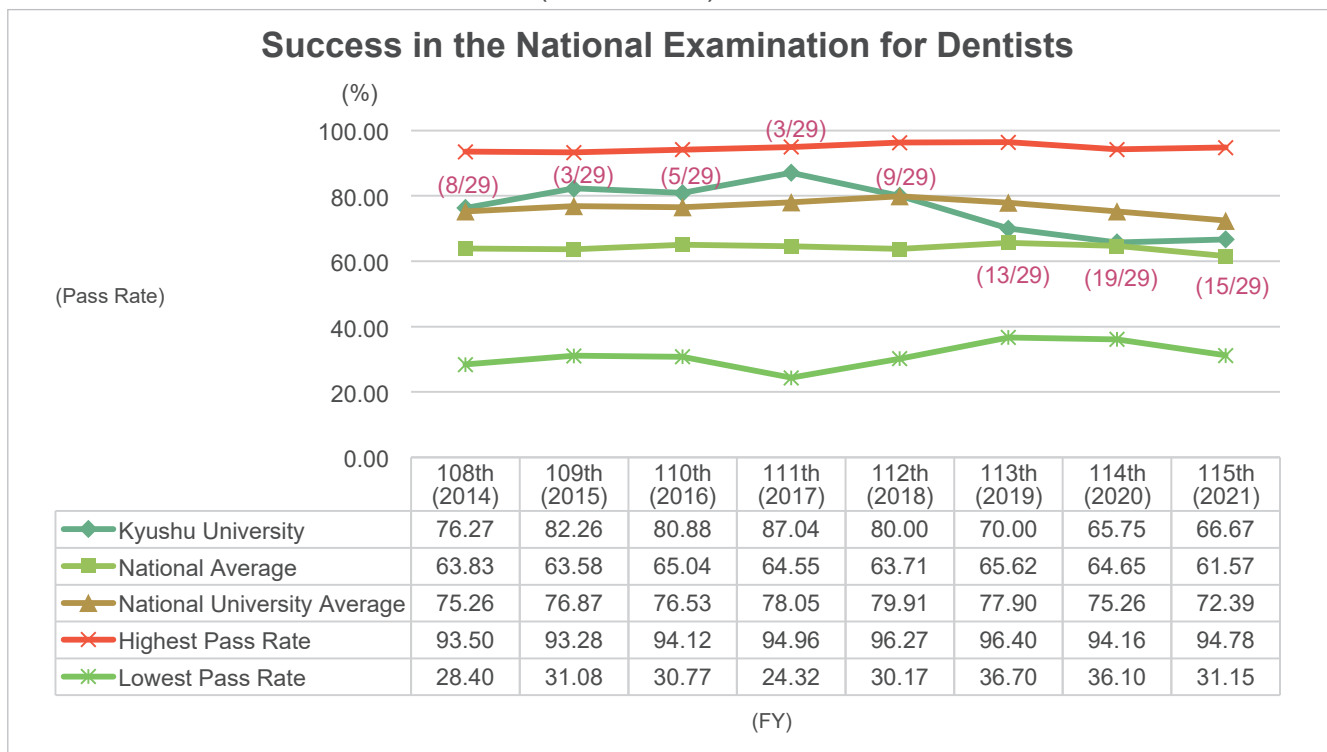

The National Examination for Dentists (Pass Rates)

- Figures show the number of new and previous graduates who passed the examination, divided by the total number who took the examination.
- Figures in parentheses indicate the following: (Kyushu University's Ranking/Total number)

Source: MHLW, Status of Success on National Examination for Dentists by School