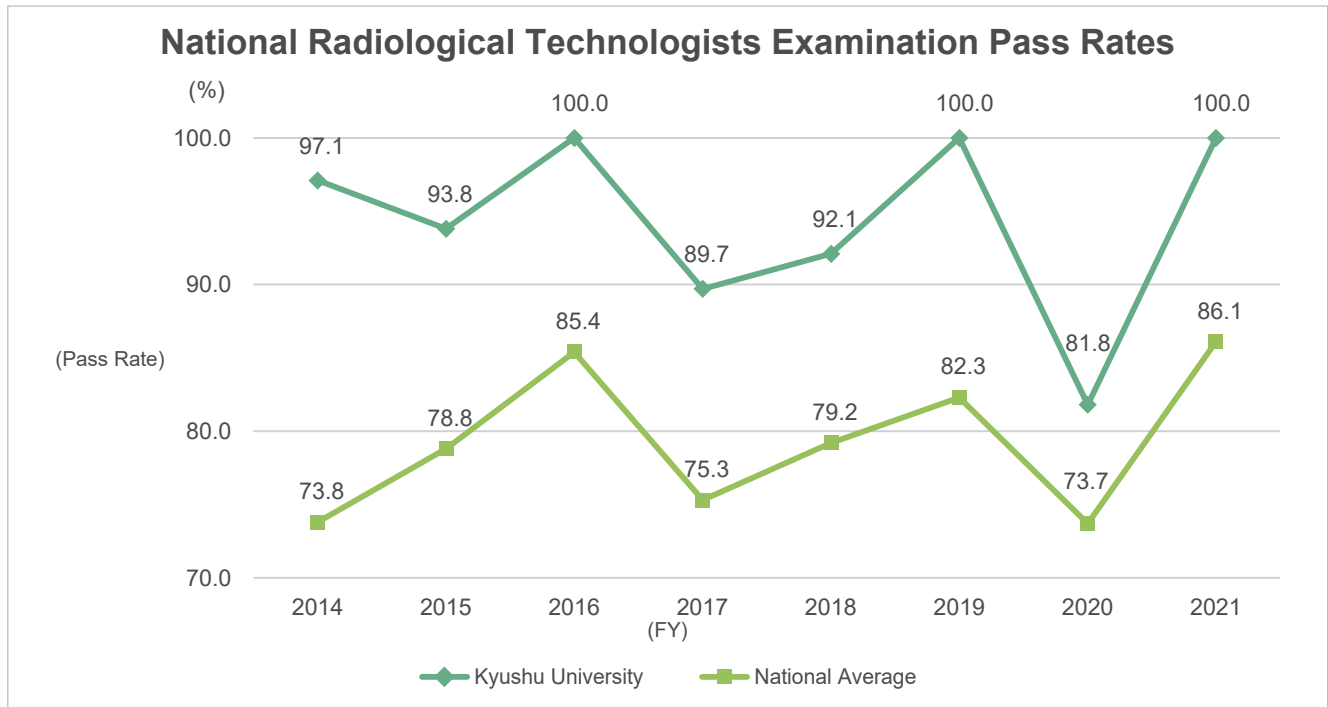

8-2. Success in Qualification and Employment Examinations (Continued)

National Radiological Technologists Examination (Pass Rates)

- Figures for Kyushu University's pass rate show the number of only new graduates who passed the examination, divided by the total number who took the examination.
- Figures for the national average show the number of new and previous graduates who passed the examination, divided by the total number who took the examination.

Source: MHLW, Status of Success on National Radiological Technologists Examination by School