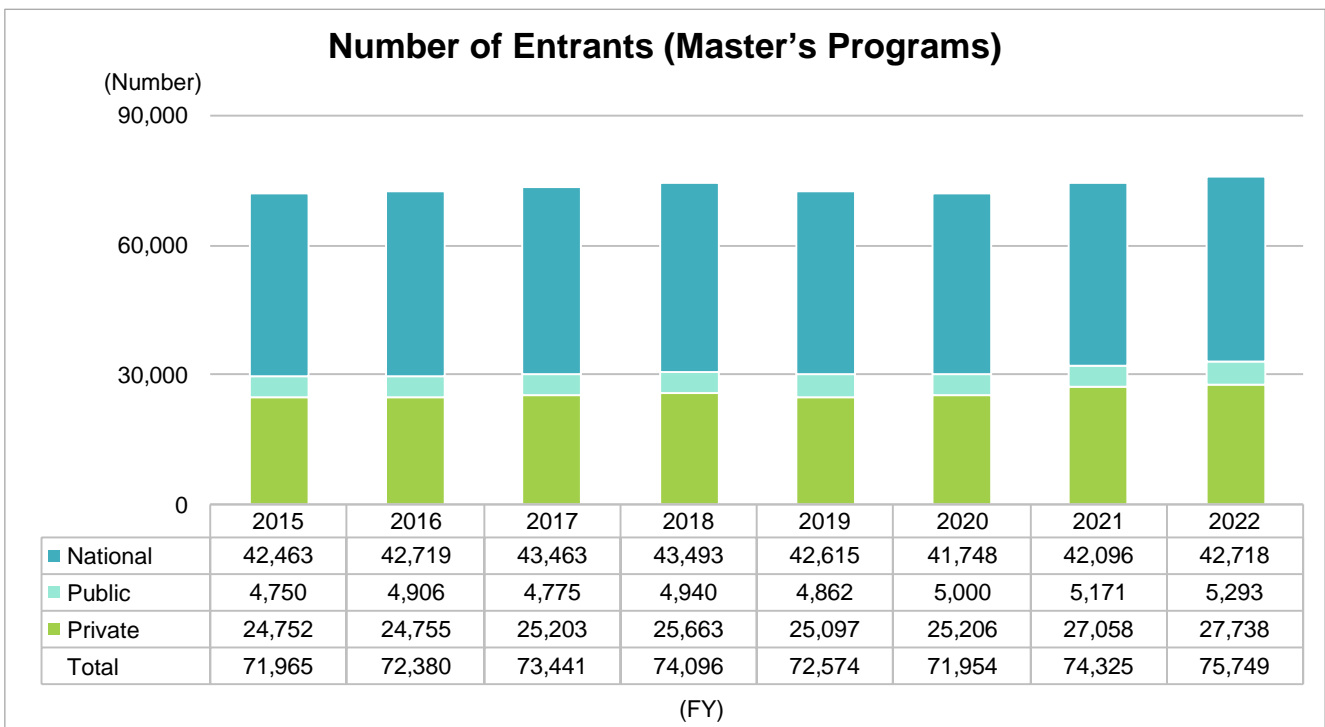

## 5-2. Enrollment (Master's Programs)

### 5-2-1. Enrollment (Master's Programs: Overall)

#### ◆Kyushu University◆

• Number of entrants includes those who enrolled in October.

Source: *Kyushu University Information*, Student Affairs Department

#### ◆Nationwide: National, Public, and Private Universities◆

• Number of entrants does not include those not enrolled as of May 1 each year.

• Number of entrants includes those enrolled in Master's and Doctoral Programs, including 1st and 2nd year of integrated programs other than those related to medical, dental, pharmaceutical sciences (4-year) and veterinary-related medical sciences.