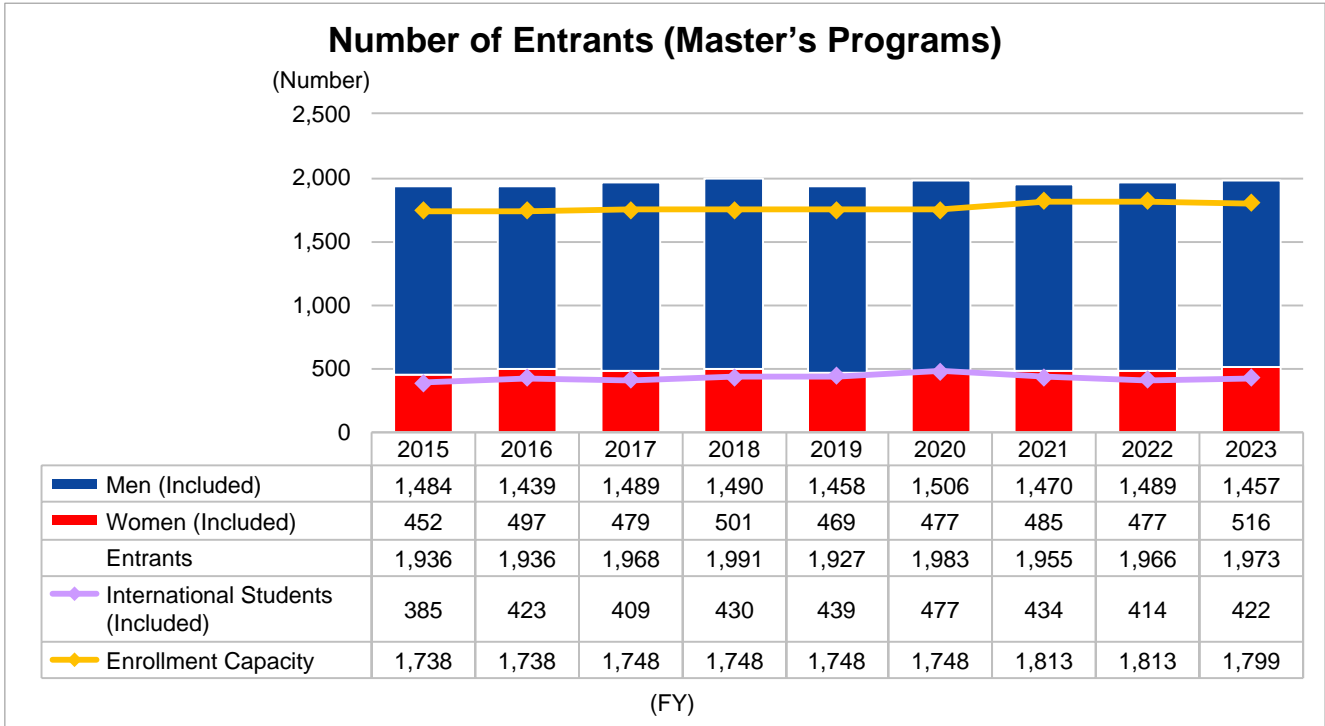

5-2. Enrollment (Master's Programs)

5-2-1. Enrollment (Master's Programs: Overall)

◆Kyushu University◆

• Number of entrants includes those who enrolled in October.

Source: *Kyushu University Information*, Student Affairs Department