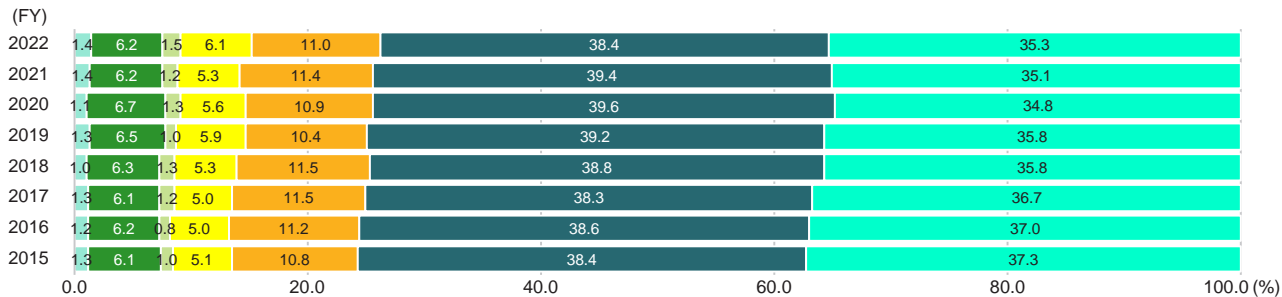

Reference: Number of Entrants to National, Public, and Private Universities by Region/Prefecture

◆ National Universities ◆

	2015	2016	2017	2018	2019	2020	2021	2022
■ Hokkaido & Tohoku	63	57	61	49	59	50	61	66
■ Kanto	306	299	292	297	297	319	269	289
■ Chubu	51	41	58	59	46	63	53	69
■ Kansai	252	243	239	250	270	265	232	285
■ Chugoku & Shikoku	540	542	550	542	476	514	495	514
■ Kyushu & Okinawa (Excluding Fukuoka Prefecture)	1,912	1,866	1,839	1,830	1,792	1,873	1,709	1,791
■ Fukuoka Prefecture	1,858	1,788	1,763	1,685	1,637	1,645	1,522	1,648
Total	4,982	4,836	4,802	4,712	4,577	4,729	4,341	4,662