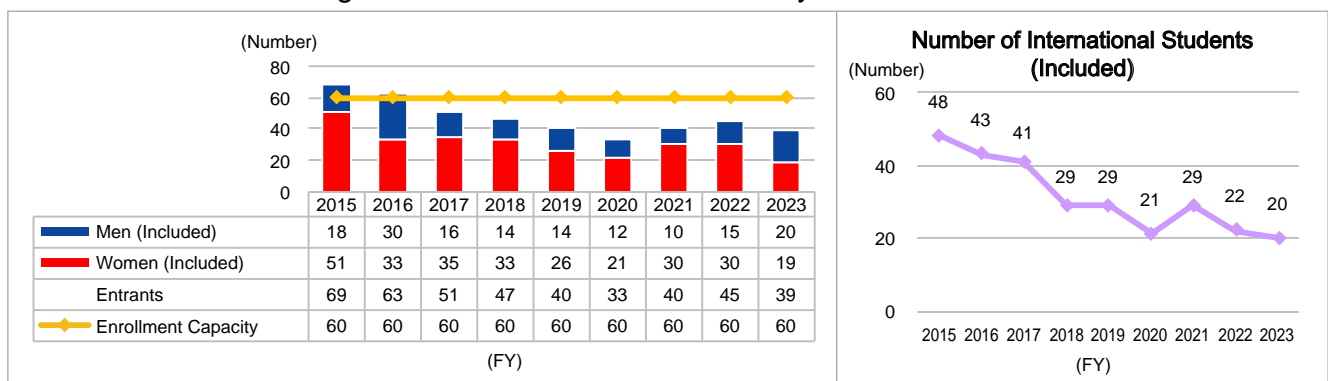

Graduate School of Integrated Sciences for Global Society