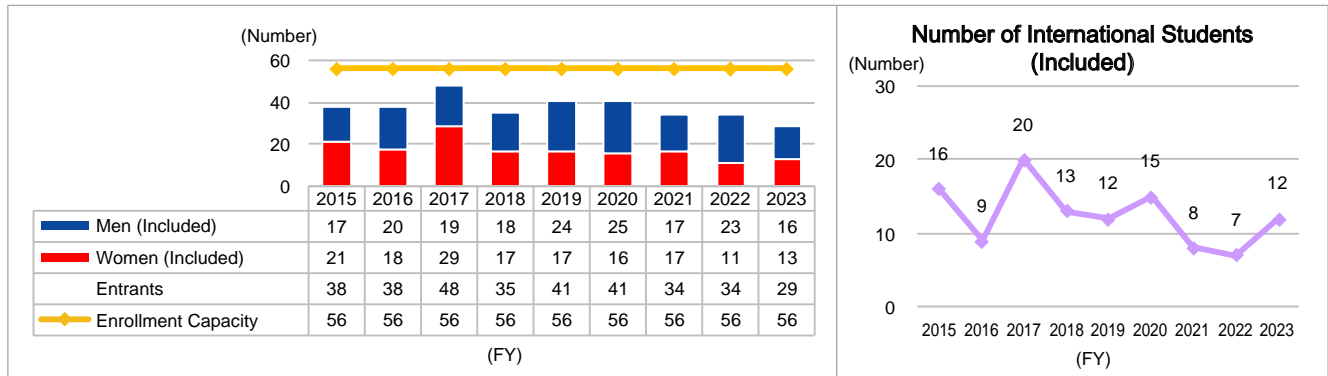

5-2-2. Enrollment (Master's Programs: by Graduate School)

Graduate School of Humanities