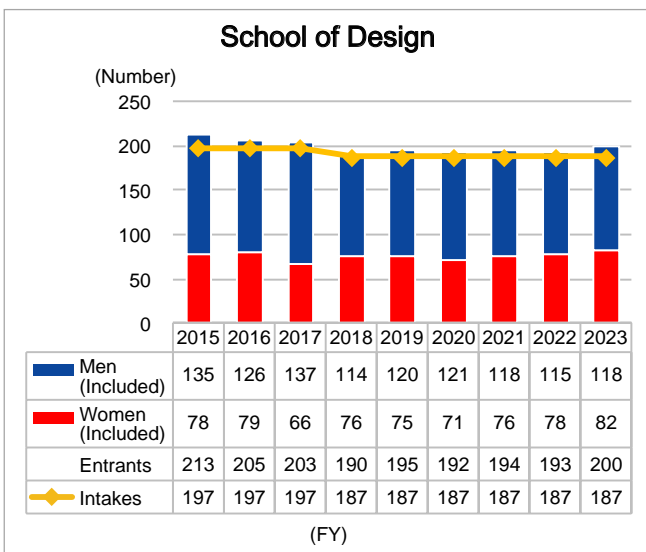

5-1-2. Enrollment (Undergraduate: by School) (Continued)

- Number of entrants includes those who enrolled in October.
- Number of entrants includes international students like Japanese government funded and foreign government-sponsored international students etc.

Source: *Kyushu University Information*, Student Affairs Department