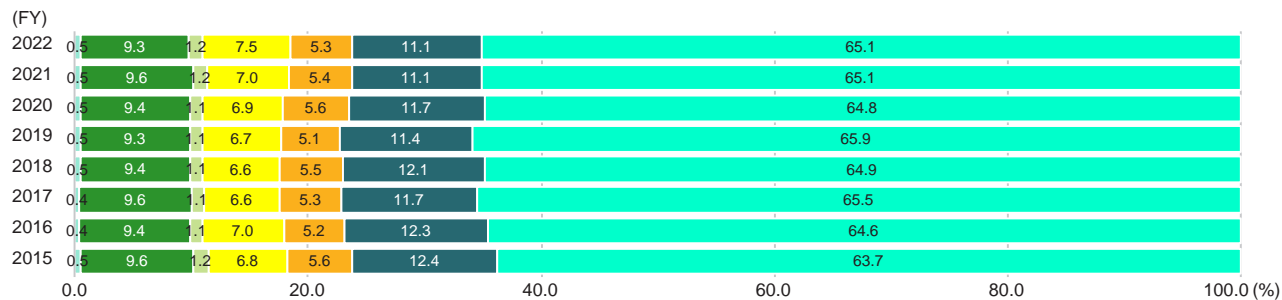

◆ National, Public, and Private Universities ◆

	2015	2016	2017	2018	2019	2020	2021	2022
■ Hokkaido & Tohoku	120	94	92	112	113	114	118	113
■ Kanto	2,202	2,153	2,212	2,122	2,145	2,142	2,145	2,131
■ Chubu	284	249	246	242	256	253	266	277
■ Kansai	1,557	1,597	1,525	1,485	1,535	1,576	1,566	1,729
■ Chugoku & Shikoku	1,271	1,188	1,219	1,242	1,166	1,282	1,209	1,206
■ Kyushu & Okinawa (Excluding Fukuoka Prefecture)	2,841	2,807	2,701	2,728	2,613	2,677	2,488	2,557
■ Fukuoka Prefecture	14,545	14,741	15,162	14,652	15,138	14,817	14,541	14,928
Total	22,820	22,829	23,157	22,583	22,966	22,861	22,333	22,941